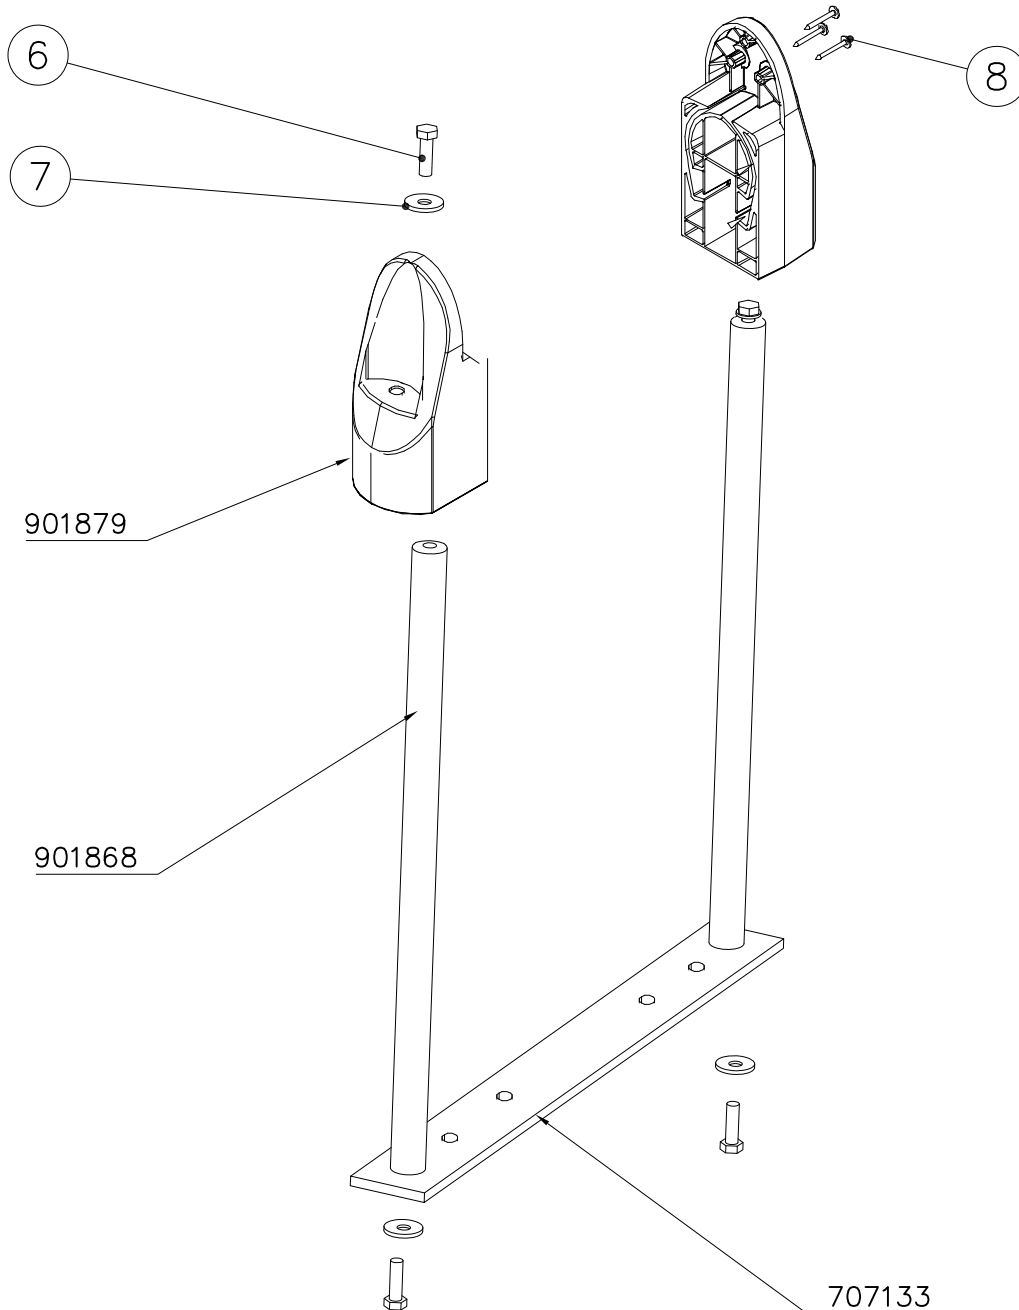

# 705308

DATE: 6.10.2023

4(5)

○ 707133	PCS	○ 901868	PCS	○ 901879	PCS	⑥ 909210	PCS	⑦ 905051	PCS	⑧ 980128	PCS
	1		2		2		4		4		6
10x80x745		Ø30x598				M8x40		Ø24/8.4		Ø7x40	

DET 6

Insert sheet metal IN to the plastic cover.