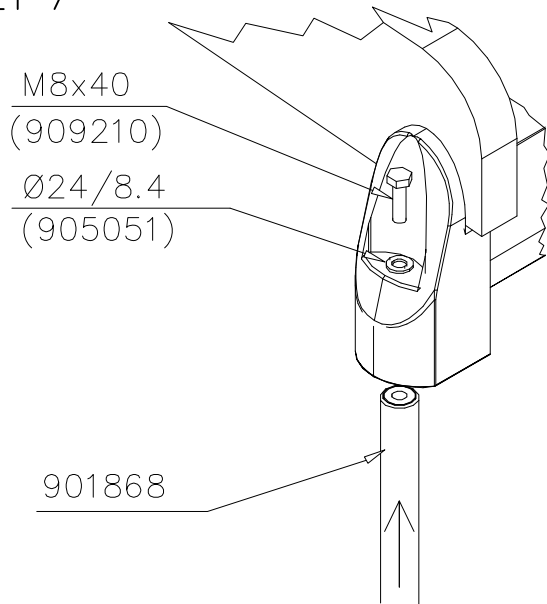

DET 6

Insert sheet metal IN to the plastic cover.

DET 7