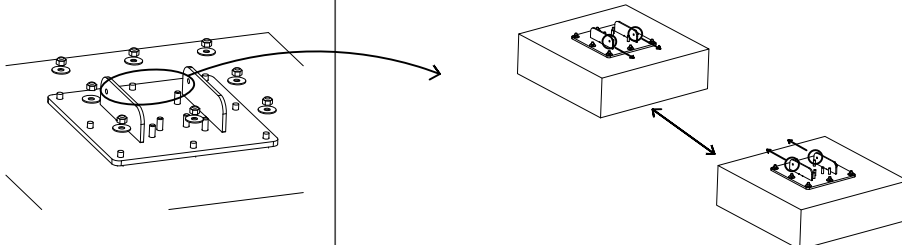

BACK CONCRETE

BACK CONCRETE

FRONT CONCRETE

FRONT CONCRETE

The direction of the holes

- EN Impact Area 138–236 m² (In the model below 148m²)
- Falling Space 138–236 m² (In the model below 148m²)
- Max Falling Height 1000 mm

Check the height of the hill vs length of the cable from the instructions "cable length"

DET 1

DET 2

DET 3 FRAME A

DET 4 FRAME B

DATE: 23.5.2024

DET 5 The direction of the holes

Tower A  Tower B