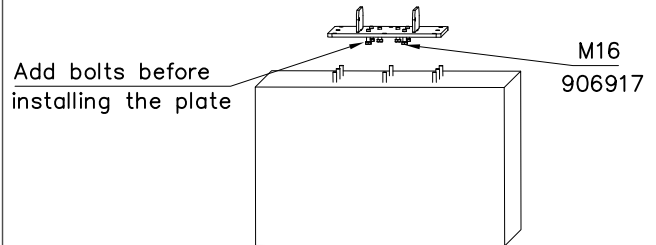

BACK CONCRETE

BACK CONCRETE

FRONT CONCRETE

FRONT CONCRETE

The direction of the holes

- EN Impact Area 138–236 m² (In the model below 148m²)
- Falling Space 138–236 m² (In the model below 148m²)
- Max Falling Height 1000 mm

Check the height of the hill vs length of the cable from the instructions "cable length"

DET 1

DET 2

DET 3 FRAME A

DET 4 FRAME B

DATE: 23.5.2024

DET 5 The direction of the holes

Tower A  Tower B