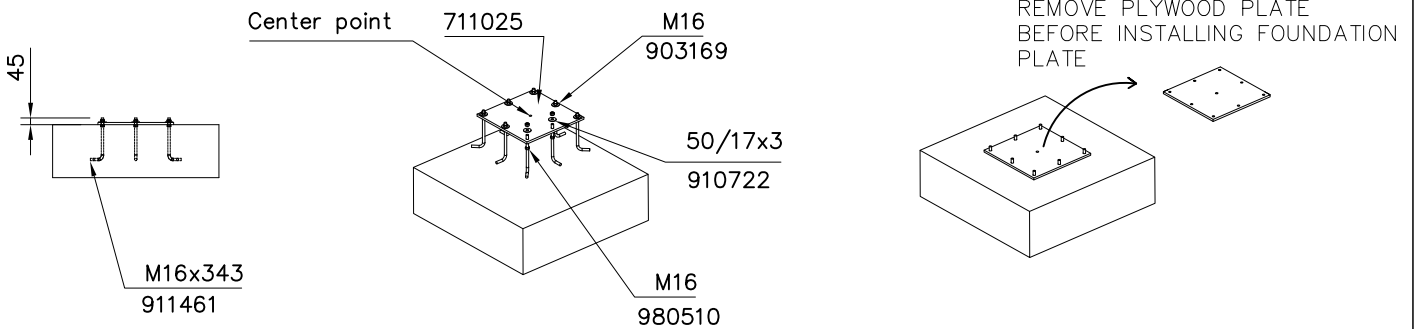

BACK CONCRETE

BACK CONCRETE

FRONT CONCRETE

FRONT CONCRETE

The direction of the holes

- EN Impact Area 138–236 m² (In the model below 148m²)
- Falling Space 138–236 m² (In the model below 148m²)
- Max Falling Height 1000 mm

Check the height of the hill vs length of the cable from the instructions "cable length"

DET 1

DET 2

DET 3 FRAME A

DET 4 FRAME B

DATE: 23.5.2024

DET 5 The direction of the holes

Tower A  Tower B