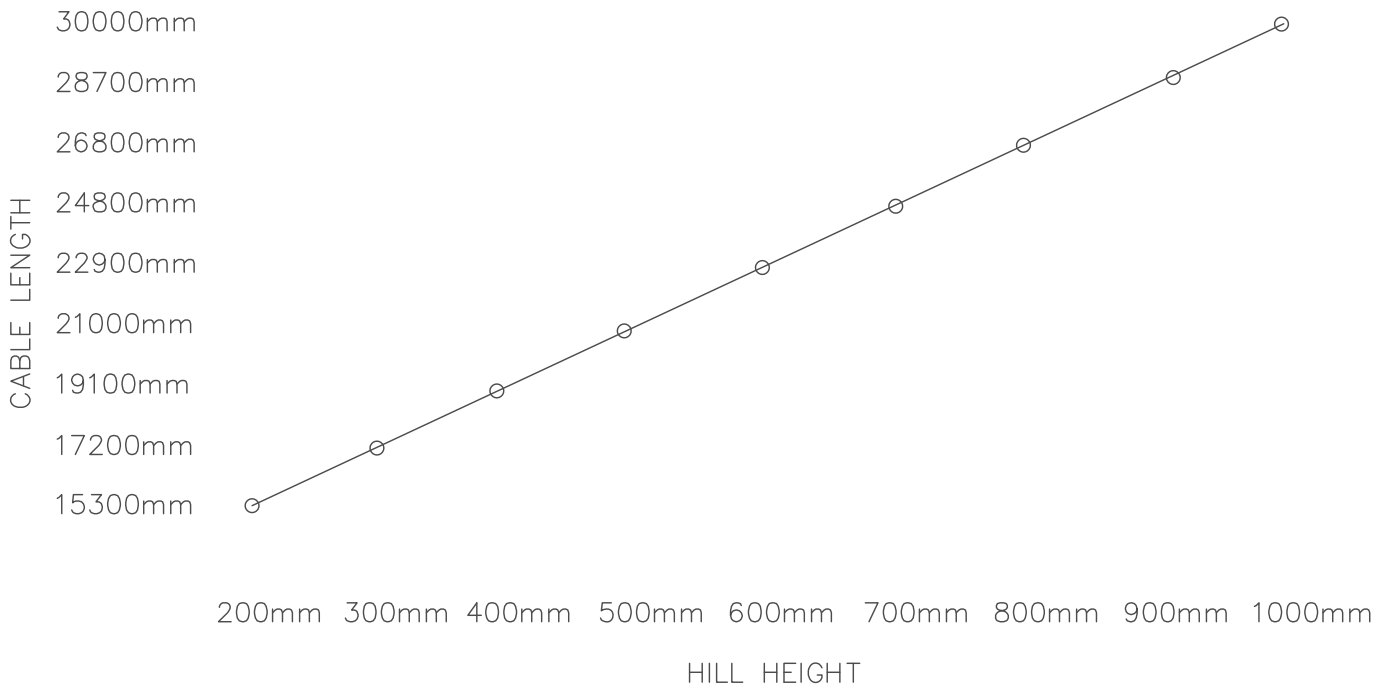

CABLE LENGTH VS HILL HEIGHT

Installation when the hill height is +200mm – +1000mm