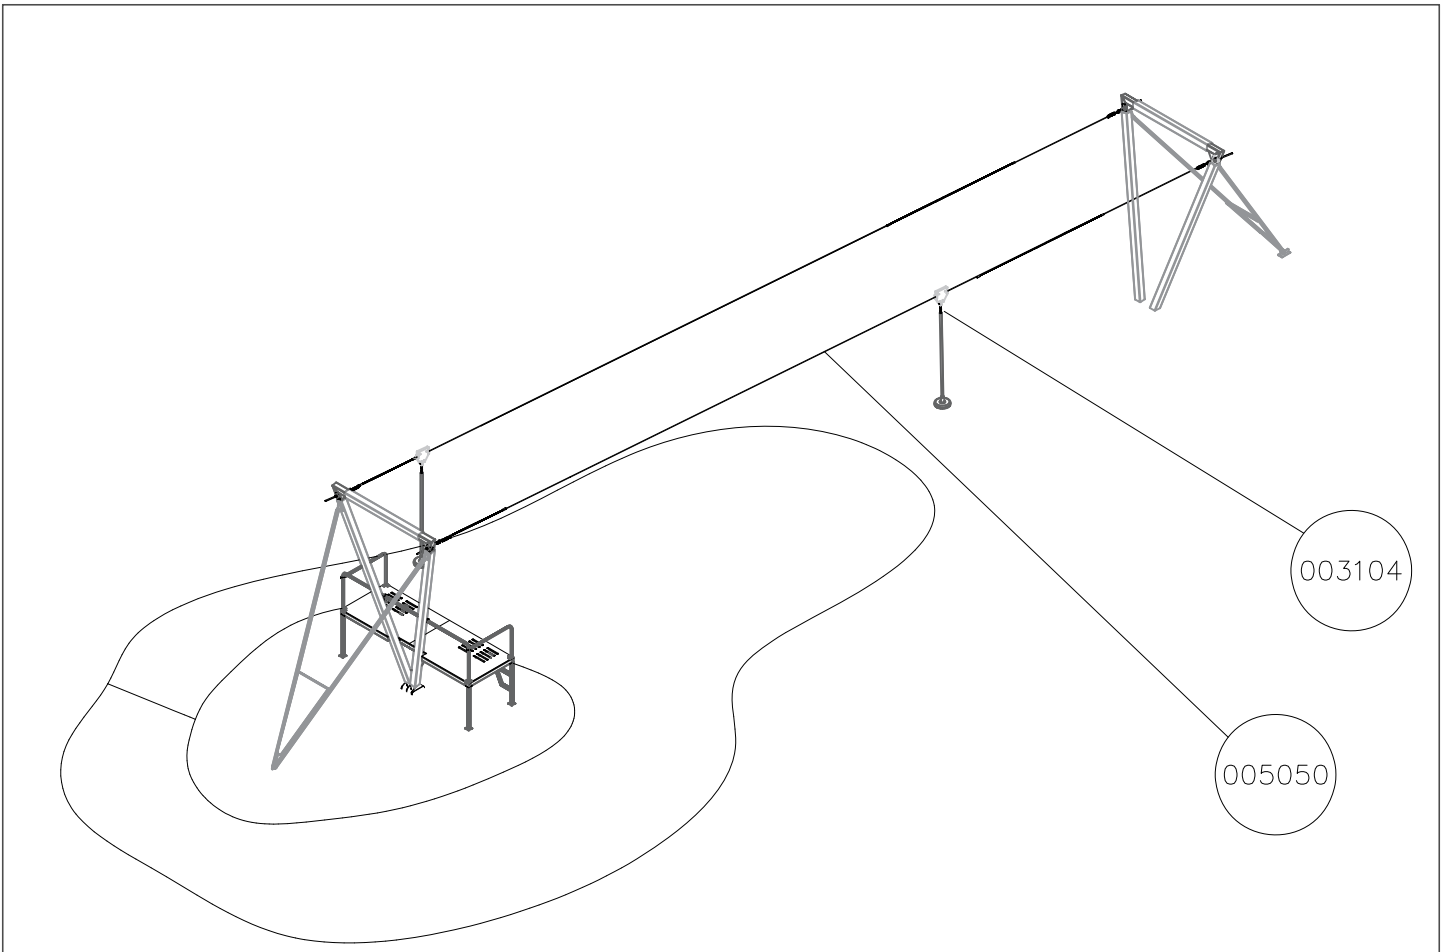

DET 22

DET 23

DET 24

DET 25

DET 26

FRAME B

FRAME B

CABLE LENGTH VS HILL HEIGHT

Installation when the hill height is +200mm – +1000mm

①	909511	PCS	②	909519	PCS
		1			1
③	909637	PCS	④	909638	PCS
		4			8
	M10			Ø20/10.5	
⑤	909639	PCS			PCS
		4			
	M10x25				
		PCS			PCS
		PCS			PCS
		PCS			PCS
		PCS			PCS
		PCS			PCS