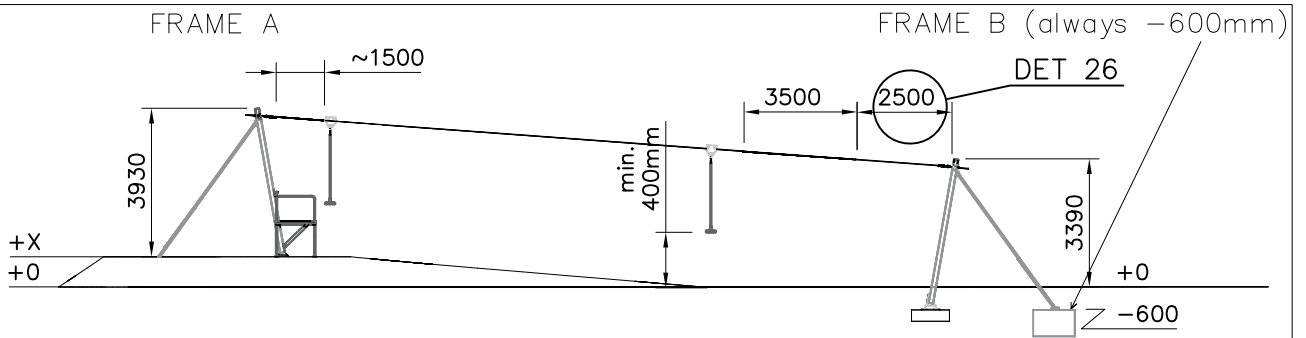

BACK CONCRETE

BACK CONCRETE

FRONT CONCRETE

FRONT CONCRETE

The direction of the holes

- EN Impact Area 138–236 m² (In the model below 148m²)
- Falling Space 138–236 m² (In the model below 148m²)
- Max Falling Height 1000 mm

Check the height of the hill vs length of the cable from the instructions "cable length"

DET 1

DET 2

DET 3 FRAME A

DET 4 FRAME B

DATE: 23.5.2024

DET 5 The direction of the holes

Tower A  Tower B