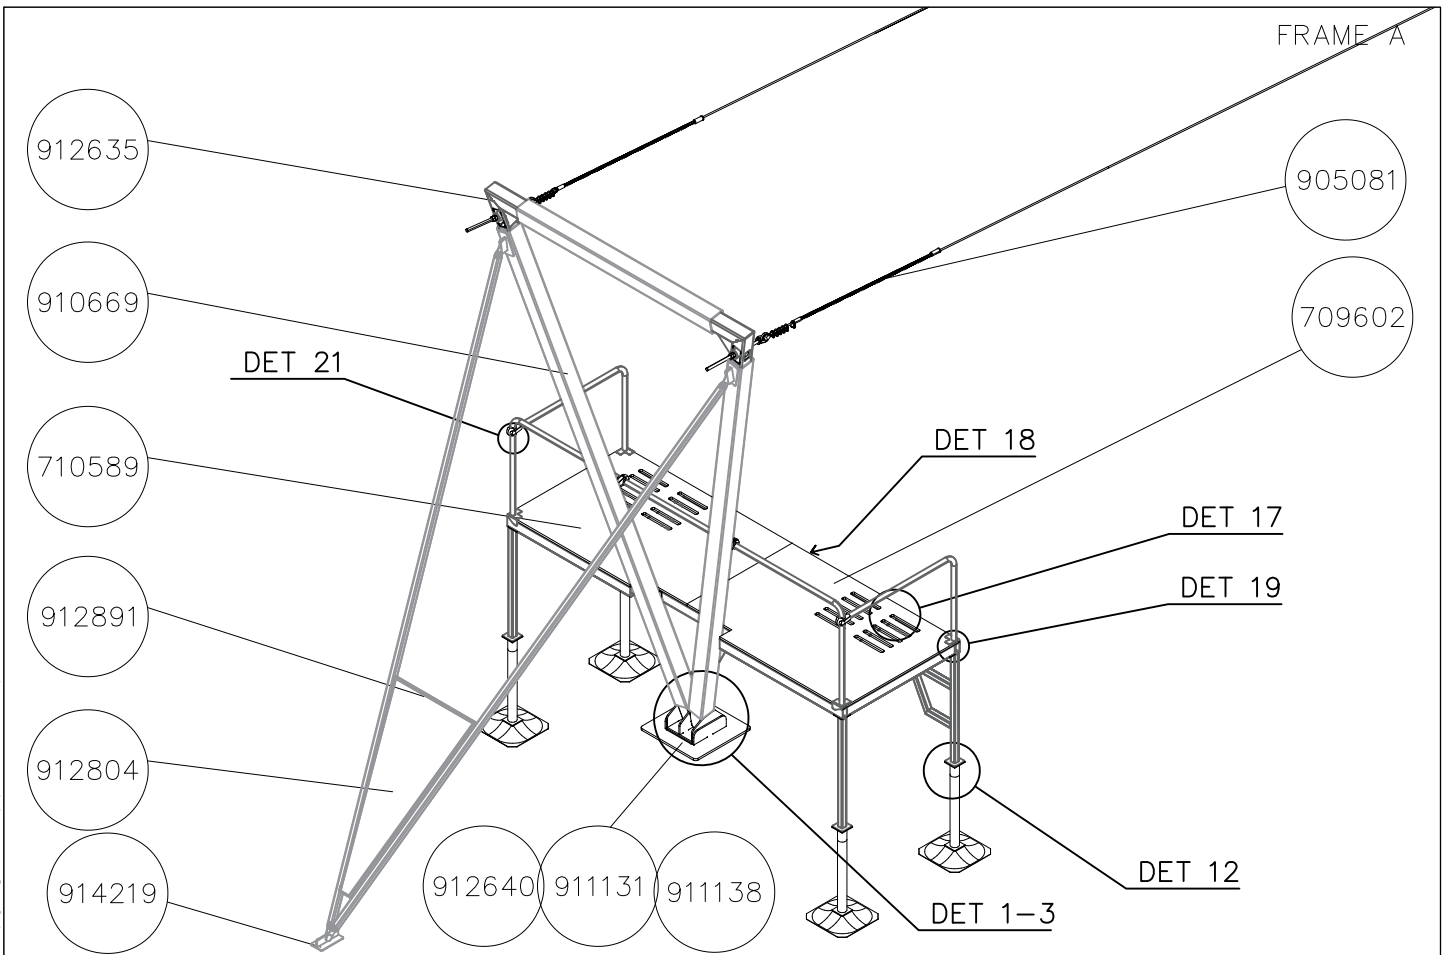

DET 22

DET 23

DET 24

DET 25

DET 26

FRAME B

FRAME B

CABLE LENGTH VS HILL HEIGHT

Installation when the hill height is +200mm – +1000mm

①	909511	PCS	②	909519	PCS
		1			1
③	909637	PCS	④	909638	PCS
		4			8
	M10			Ø20/10.5	
⑤	909639	PCS			PCS
		4			
	M10x25				
		PCS			PCS
		PCS			PCS
		PCS			PCS
		PCS			PCS
		PCS			PCS