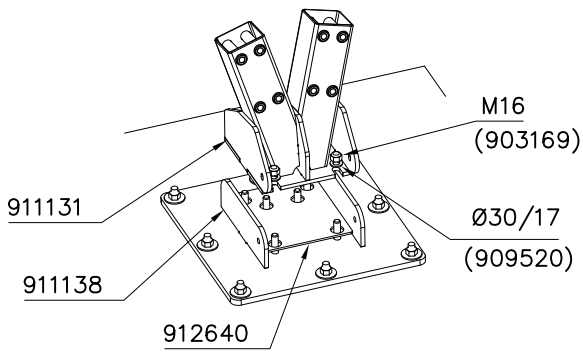

BACK CONCRETE

BACK CONCRETE

FRONT CONCRETE

FRONT CONCRETE

The direction of the holes

- EN Impact Area 138–236 m² (In the model below 148m²)
- Falling Space 138–236 m² (In the model below 148m²)
- Max Falling Height 1000 mm

Check the height of the hill vs length of the cable from the instructions "cable length"

DET 1

DET 2

DET 3 FRAME A

DET 4 FRAME B

DATE: 23.5.2024

DET 5 The direction of the holes

Tower A  Tower B