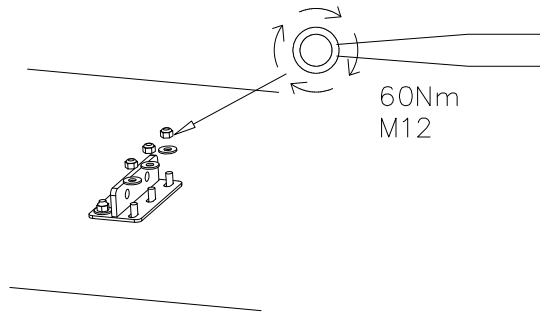

BACK CONCRETE

BACK CONCRETE

FRONT CONCRETE

FRONT CONCRETE

The direction of the holes

- EN Impact Area 138–236 m² (In the model below 148m²)
- Falling Space 138–236 m² (In the model below 148m²)
- Max Falling Height 1000 mm

Check the height of the hill vs length of the cable from the instructions "cable length"

DET 1

DET 2

DET 3 FRAME A

DET 4 FRAME B

DATE: 23.5.2024

DET 5 The direction of the holes

Tower A  Tower B