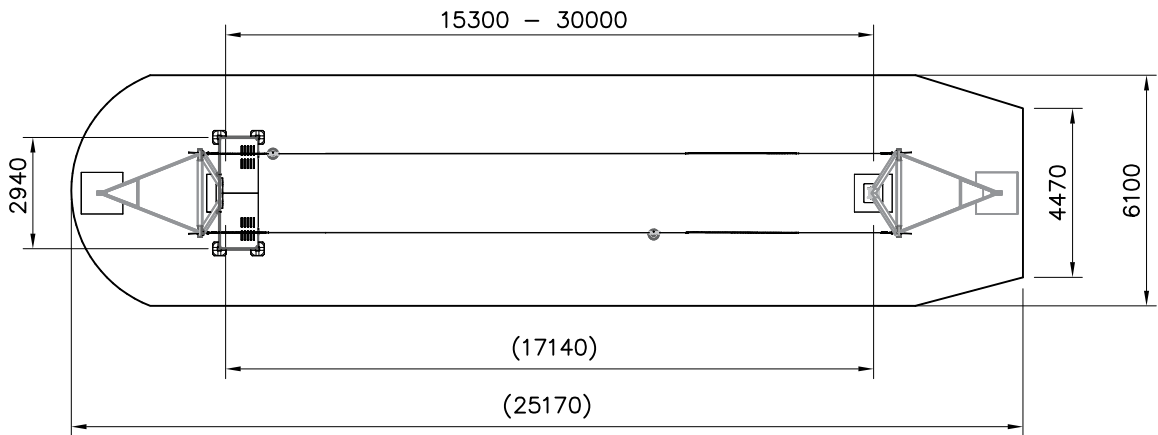

BACK CONCRETE

BACK CONCRETE

FRONT CONCRETE

FRONT CONCRETE

The direction of the holes

- EN Impact Area 138–236 m² (In the model below 148m²)
- Falling Space 138–236 m² (In the model below 148m²)
- Max Falling Height 1000 mm

Check the height of the hill vs length of the cable from the instructions "cable length"

DET 1

DET 2

DET 3 FRAME A

DET 4 FRAME B

DATE: 23.5.2024

DET 5 The direction of the holes

Tower A  Tower B