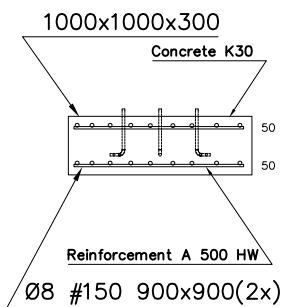

BACK CONCRETE

BACK CONCRETE

FRONT CONCRETE

FRONT CONCRETE

The direction of the holes

- EN Impact Area 138–236 m² (In the model below 148m²)
- Falling Space 138–236 m² (In the model below 148m²)
- Max Falling Height 1000 mm

Check the height of the hill vs length of the cable from the instructions "cable length"

DET 1

DET 2

DET 3 FRAME A

DET 4 FRAME B

DATE: 23.5.2024

DET 5 The direction of the holes

Tower A  Tower B