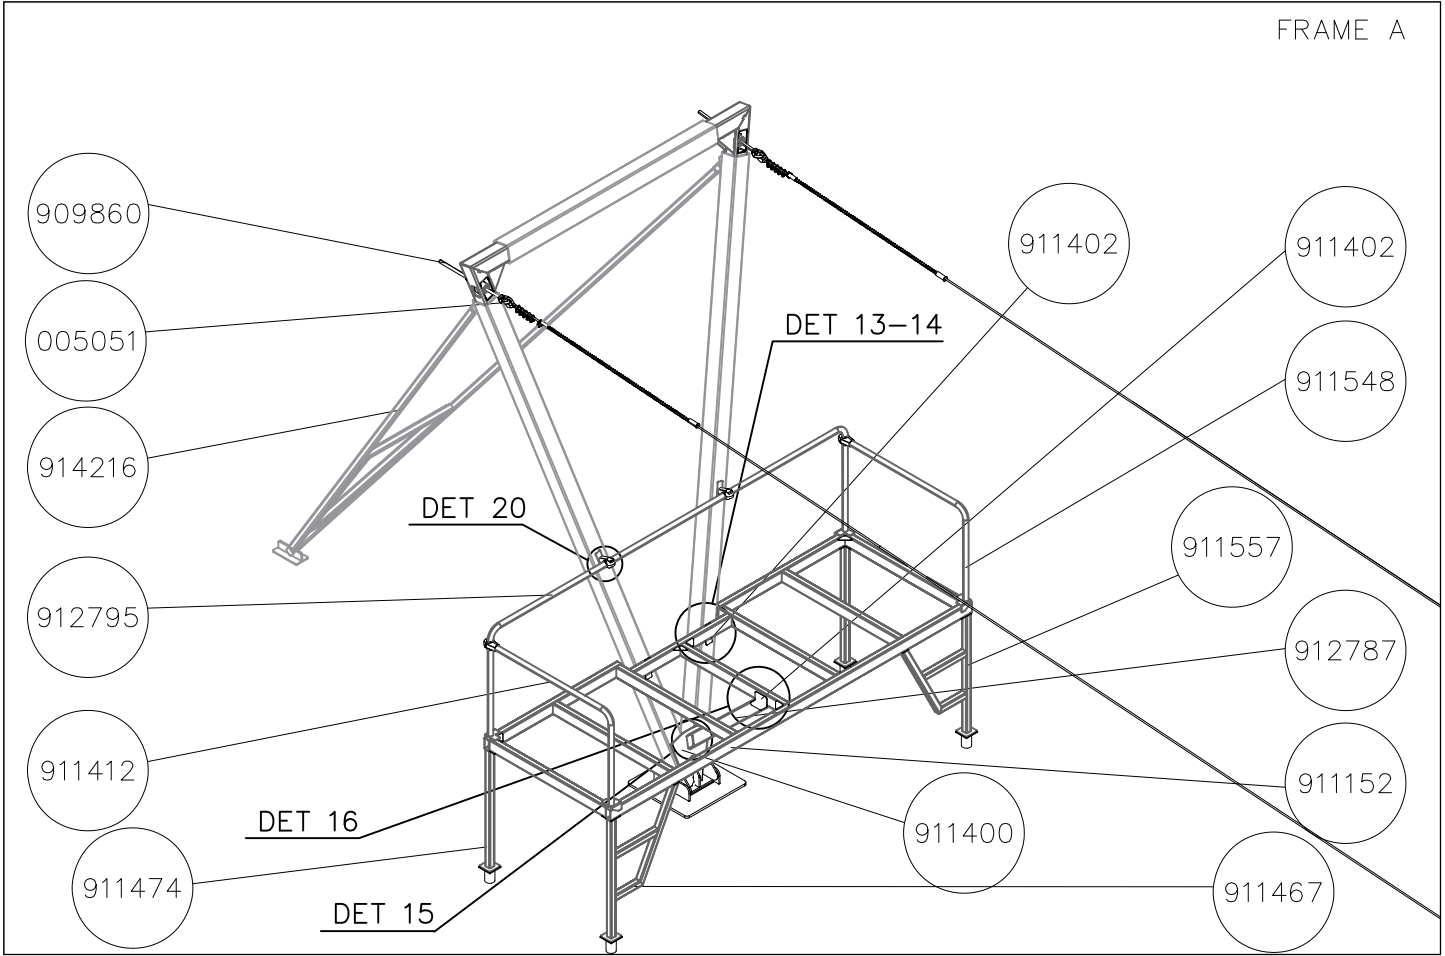

DET 22

DET 23

DET 24

DET 25

DET 26

FRAME B

FRAME B

CABLE LENGTH VS HILL HEIGHT

Installation when the hill height is +200mm – +1000mm

①	909511	PCS	②	909519	PCS
		1			1
③	909637	PCS	④	909638	PCS
		4			8
	M10			Ø20/10.5	
⑤	909639	PCS			PCS
		4			
	M10x25				
		PCS			PCS
		PCS			PCS
		PCS			PCS
		PCS			PCS
		PCS			PCS