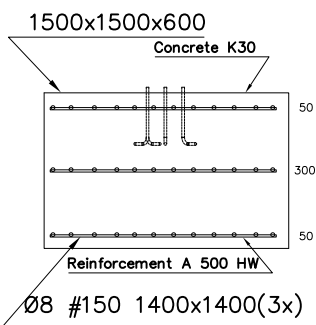

BACK CONCRETE

BACK CONCRETE

FRONT CONCRETE

FRONT CONCRETE

The direction of the holes

- EN Impact Area 138–236 m² (In the model below 148m²)
- Falling Space 138–236 m² (In the model below 148m²)
- Max Falling Height 1000 mm