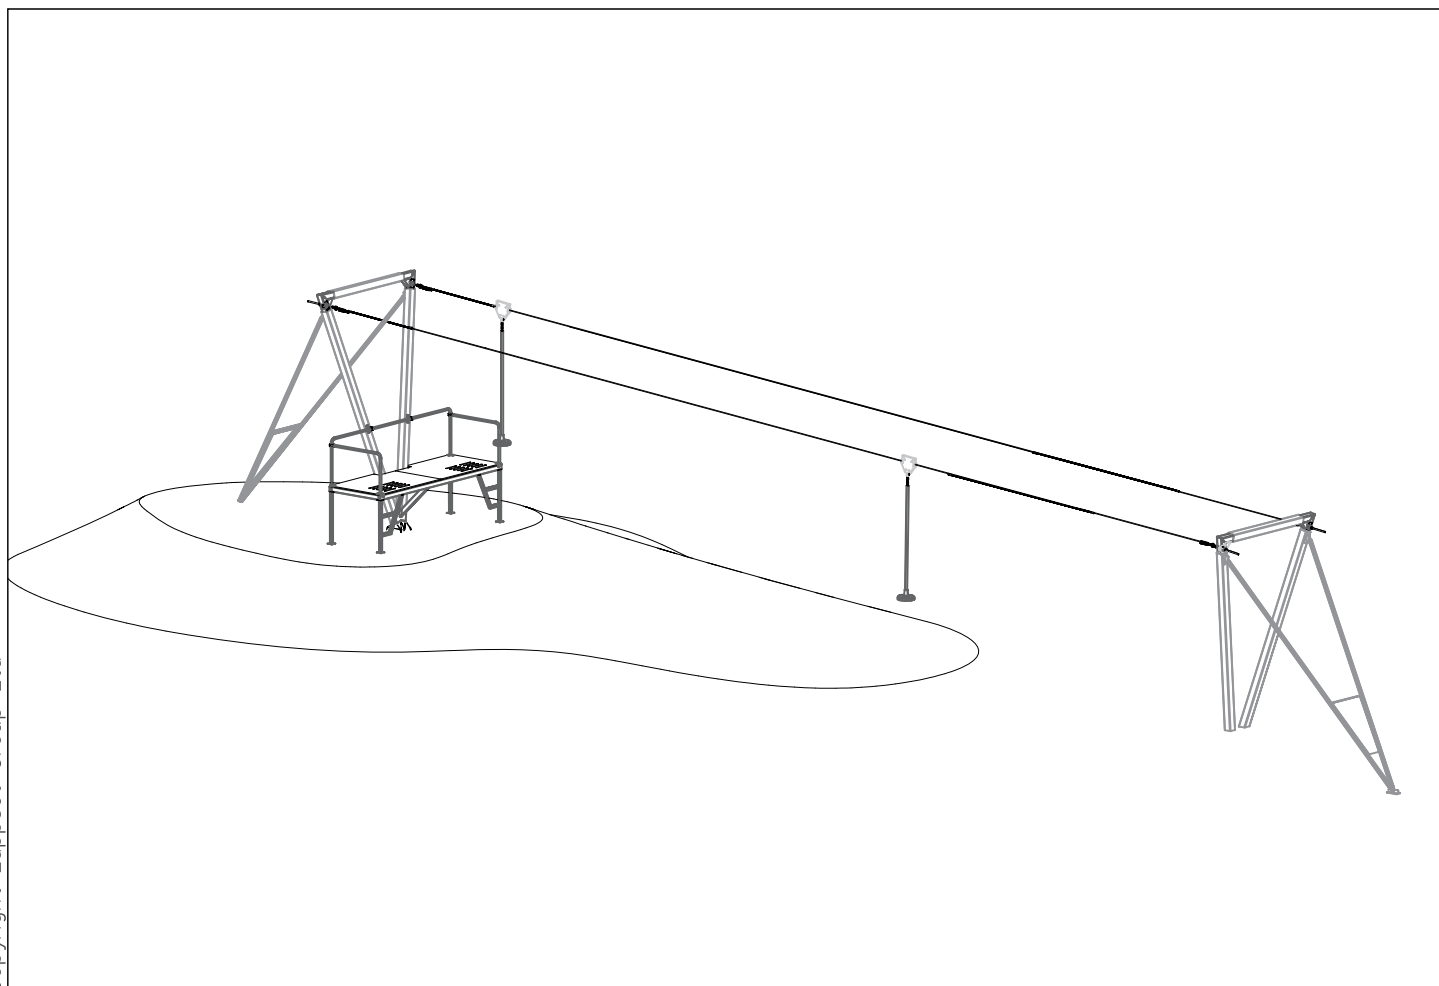

LAPPSET®

CLOXX

ASENNUSOHJE
MONTERINGSANSVISNING
INSTALLATION INSTRUCTION
AUFBAUANLEITUNG
NOTICE D'INSTALLATION

DATE: 17.4.2024

220085