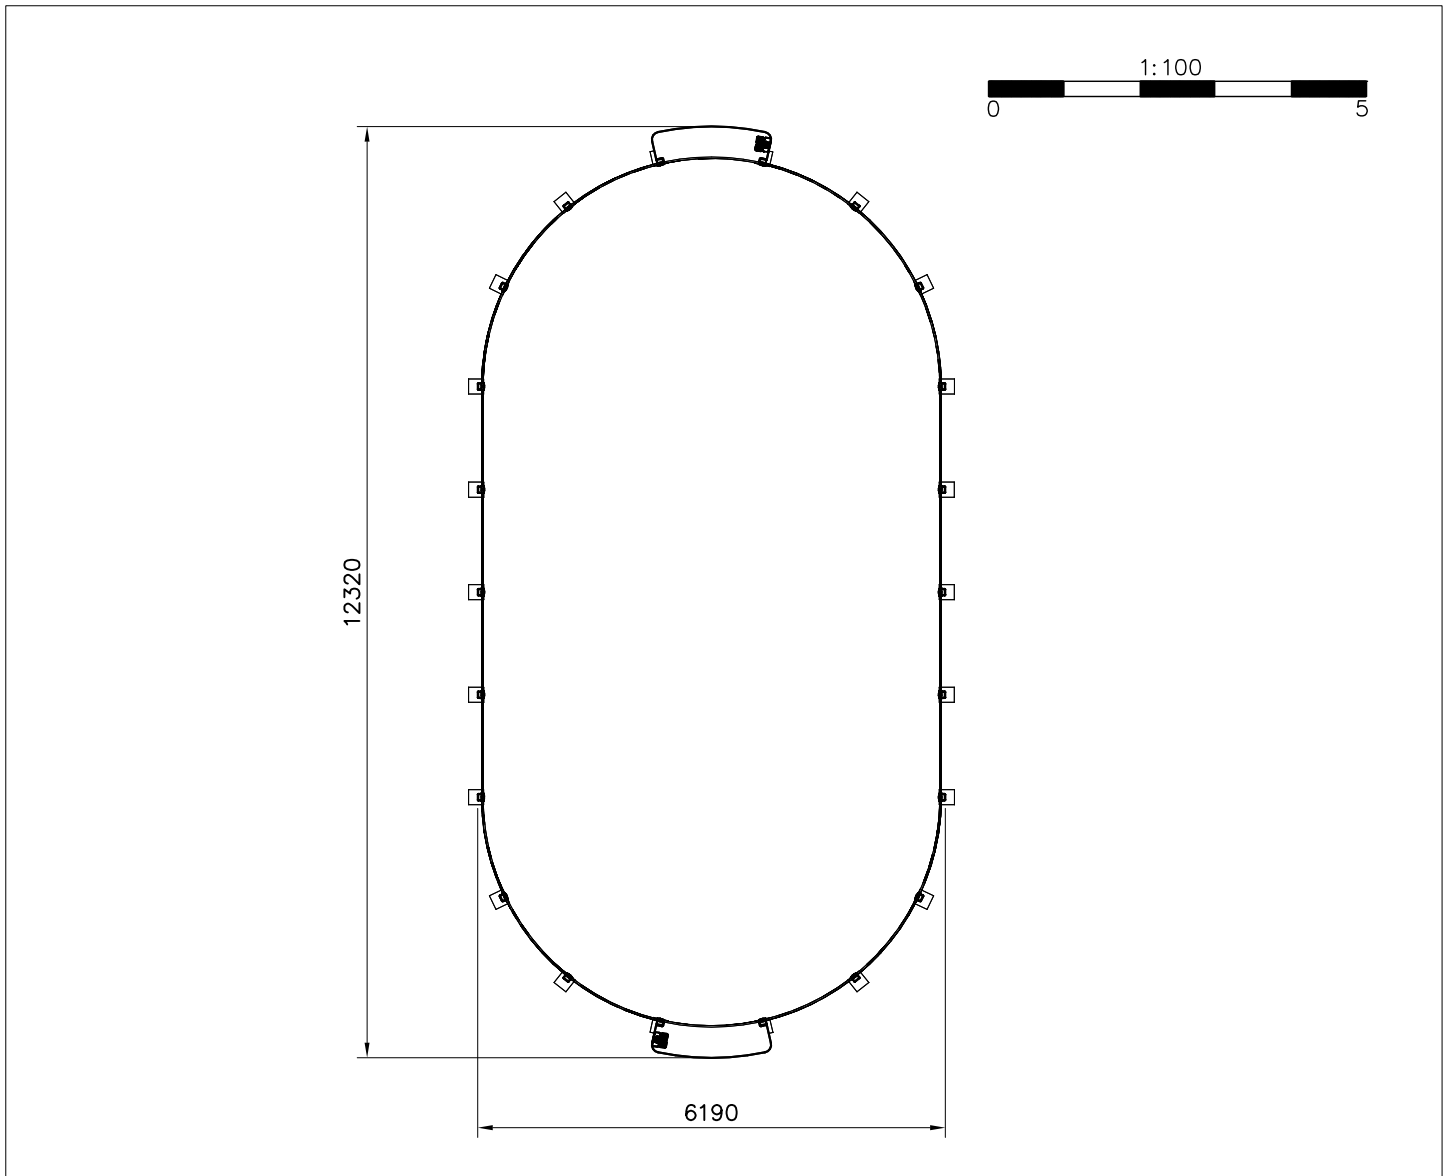

REF: 080905

DATE: 23.5.2017

080905

906398	PCS	704229	PCS	705228	PCS		PCS		PCS		PCS
	1		2		1						
		20x530x1562									
	PCS		PCS		PCS		PCS		PCS		PCS

906398 =

904980	PCS	904982	PCS	904978	PCS	904986	PCS	904975	PCS	904974	PCS
	2		2		12		16		2		2
LEFT		RIGHT						LEFT		RIGHT	
904973	PCS	906370	PCS	904672	PCS	904680	PCS	904953	PCS	904958	PCS
	8		12		12		4		6		6
904957	PCS	906364	PCS	904686	PCS	906400	PCS	906399	PCS		PCS
	6		8		2		2		2		
				GOAL		LEFT		RIGHT			
	PCS		PCS		PCS		PCS		PCS		PCS

If the product is not installed on one large concrete platform, Option 1.

DET 1

M8 × 25

DET 2

902468

Note:
Cut to size and
glue to place.
Huom:
Leikkaa sopivaksi
ja liimaa
paikoilleen.

DET 3

DET 4