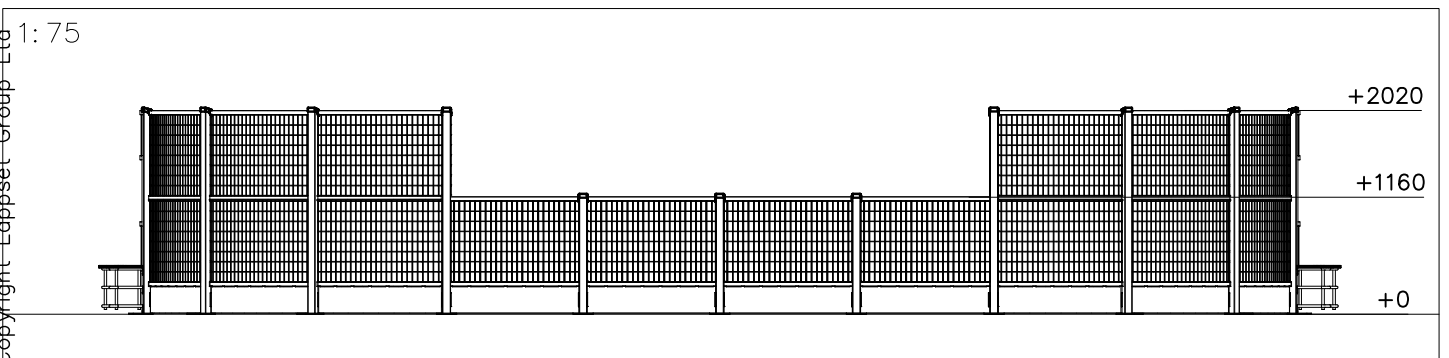

If the product is not installed on one large concrete platform, Option 1.

DET 1

M8 × 25

DET 2

902468

Note:
Cut to size and
glue to place.
Huom:
Leikkaa sopivaksi
ja liimaa
paikoilleen.

DET 3

DET 4

REF: 080905

DATE: 23.5.2017

080905

906398	PCS	704229	PCS	705228	PCS		PCS		PCS		PCS
	1		2		1						
		20x530x1562									
	PCS		PCS		PCS		PCS		PCS		PCS

906398 =

904980	PCS	904982	PCS	904978	PCS	904986	PCS	904975	PCS	904974	PCS
	2		2		12		16		2		2
LEFT		RIGHT						LEFT		RIGHT	
904973	PCS	906370	PCS	904672	PCS	904680	PCS	904953	PCS	904958	PCS
	8		12		12		4		6		6
904957	PCS	906364	PCS	904686	PCS	906400	PCS	906399	PCS		PCS
	6		8		2		2		2		
				GOAL		LEFT		RIGHT			
	PCS		PCS		PCS		PCS		PCS		PCS