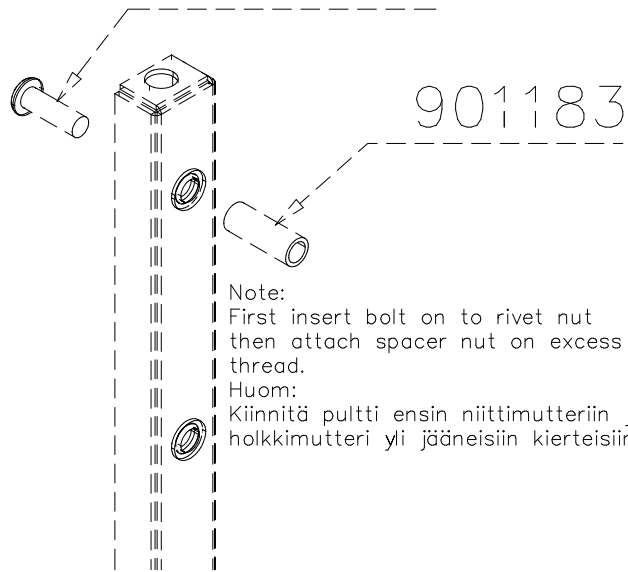

REF: 080905

DATE: 23.5.2017

080905

906398	PCS	704229	PCS	705228	PCS		PCS		PCS		PCS
	1		2		1						
		20x530x1562									
	PCS		PCS		PCS		PCS		PCS		PCS

906398 =

904980	PCS	904982	PCS	904978	PCS	904986	PCS	904975	PCS	904974	PCS
	2		2		12		16		2		2
LEFT		RIGHT						LEFT		RIGHT	
904973	PCS	906370	PCS	904672	PCS	904680	PCS	904953	PCS	904958	PCS
	8		12		12		4		6		6
904957	PCS	906364	PCS	904686	PCS	906400	PCS	906399	PCS		PCS
	6		8		2		2		2		
				GOAL		LEFT		RIGHT			
	PCS		PCS		PCS		PCS		PCS		PCS

If the product is not installed on one large concrete platform, Option 1.

DET 1

M8 × 25

DET 2

902468

Note:
Cut to size and
glue to place.
Huom:
Leikkaa sopivaksi
ja liimaa
paikoilleen.

DET 3

DET 4

DET 5

901183

DET 6

904729

<p>DET 13</p>  <p>906400 (906399)</p>	<p>DET 14</p>
<p>DET 15</p>	<p>DET 16</p>
<p>DET 17</p>	<p>DET 18</p>