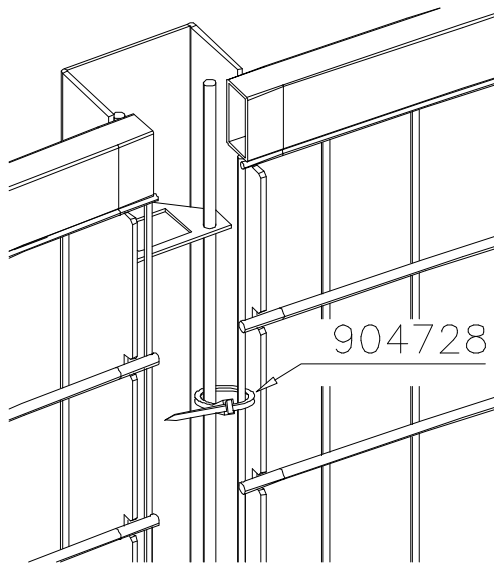

REF: 080905

DATE: 23.5.2017

080905

906398	PCS	704229	PCS	705228	PCS		PCS		PCS		PCS
	1		2		1						
		20x530x1562									
	PCS		PCS		PCS		PCS		PCS		PCS

906398 =

904980	PCS	904982	PCS	904978	PCS	904986	PCS	904975	PCS	904974	PCS
	2		2		12		16		2		2
LEFT		RIGHT						LEFT		RIGHT	
904973	PCS	906370	PCS	904672	PCS	904680	PCS	904953	PCS	904958	PCS
	8		12		12		4		6		6
904957	PCS	906364	PCS	904686	PCS	906400	PCS	906399	PCS		PCS
	6		8		2		2		2		
				GOAL		LEFT		RIGHT			
	PCS		PCS		PCS		PCS		PCS		PCS

If the product is not installed on one large concrete platform, Option 1.

DET 1

M8 × 25

DET 2

902468

Note:
Cut to size and
glue to place.
Huom:
Leikkaa sopivaksi
ja liimaa
paikoilleen.

DET 3

DET 4