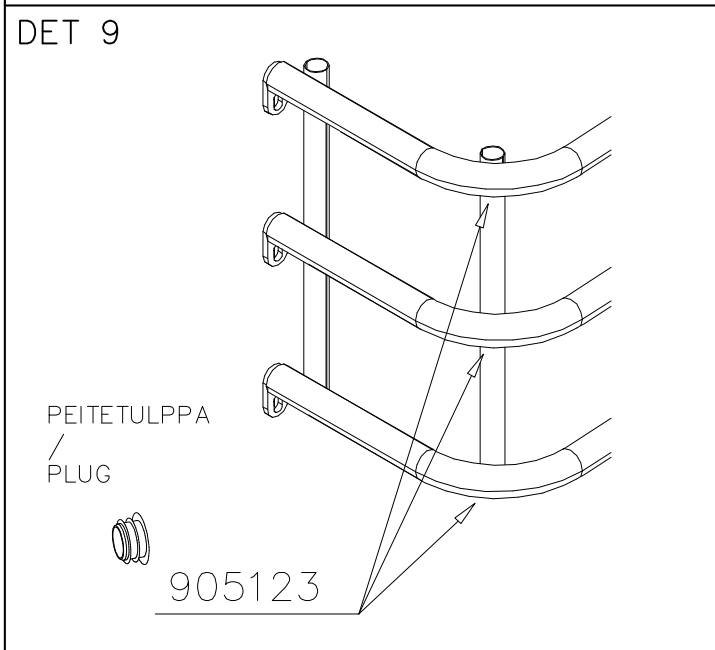

REF: 080905

DATE: 23.5.2017

080905

906398	PCS	704229	PCS	705228	PCS		PCS		PCS		PCS
	1		2		1						
		20x530x1562									
	PCS		PCS		PCS		PCS		PCS		PCS

906398 =

904980	PCS	904982	PCS	904978	PCS	904986	PCS	904975	PCS	904974	PCS
	2		2		12		16		2		2
LEFT		RIGHT						LEFT		RIGHT	
904973	PCS	906370	PCS	904672	PCS	904680	PCS	904953	PCS	904958	PCS
	8		12		12		4		6		6
904957	PCS	906364	PCS	904686	PCS	906400	PCS	906399	PCS		PCS
	6		8		2		2		2		
				GOAL		LEFT		RIGHT			
	PCS		PCS		PCS		PCS		PCS		PCS

If the product is not installed on one large concrete platform, Option 1.

DET 1

M8 × 25

DET 2

902468

Note:
Cut to size and
glue to place.
Huom:
Leikkaa sopivaksi
ja liimaa
paikoilleen.

DET 3

DET 4

DET 5

901183

DET 6

904729

<p>DET 13</p>  <p>906400 (906399)</p>	<p>DET 14</p>
<p>DET 15</p>	<p>DET 16</p>
<p>DET 17</p>	<p>DET 18</p>