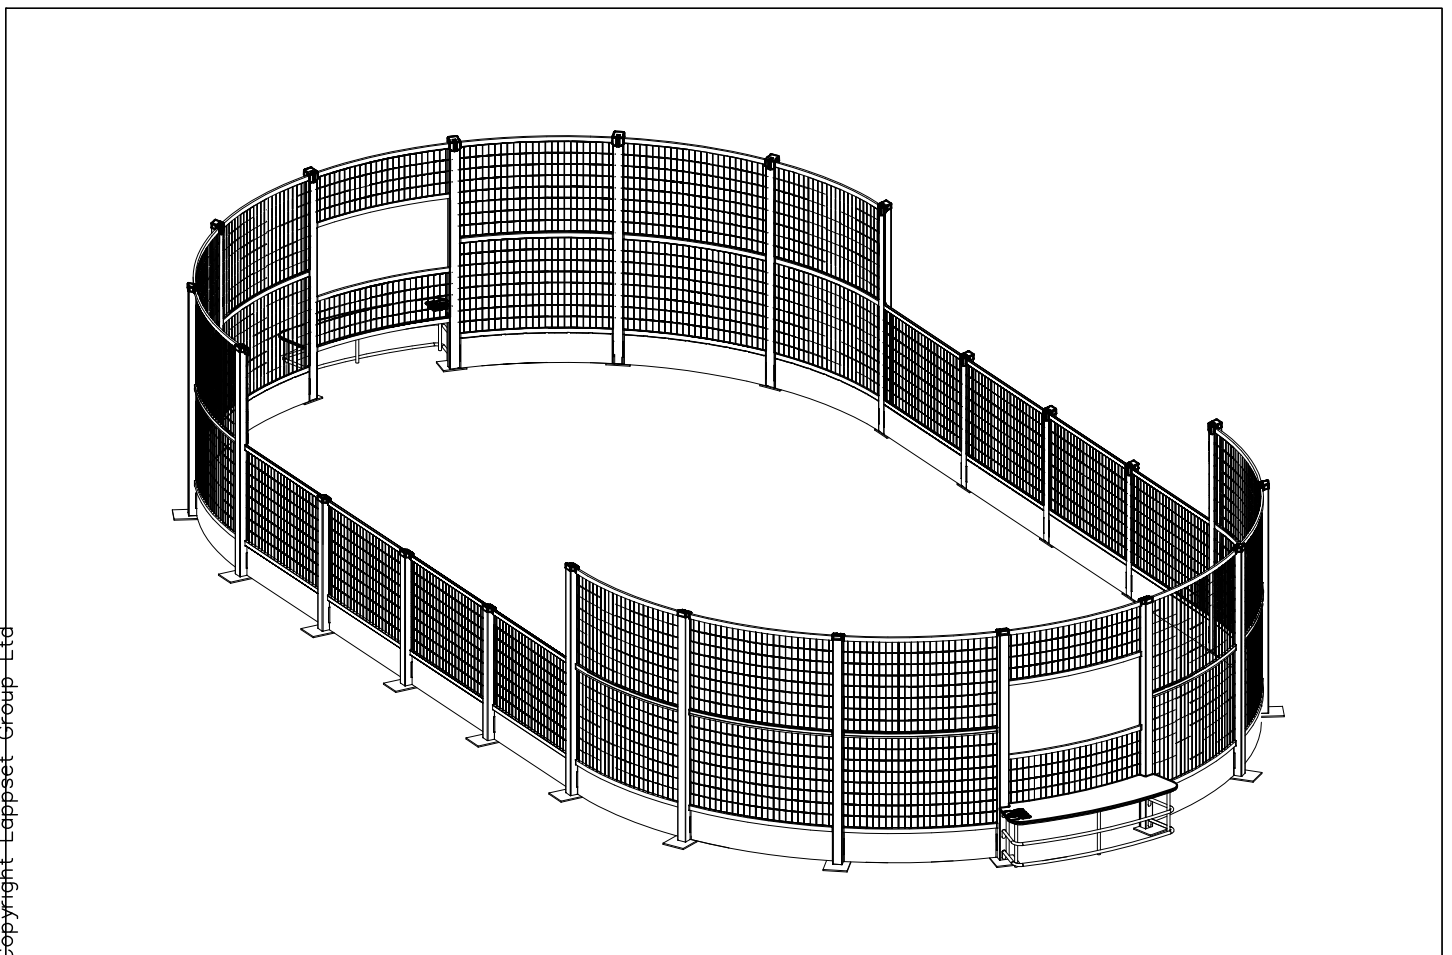

REF: 080905

DATE: 23.5.2017

080905

906398	PCS	704229	PCS	705228	PCS		PCS		PCS		PCS
	1		2		1						
		20x530x1562									
	PCS		PCS		PCS		PCS		PCS		PCS

906398 =

904980	PCS	904982	PCS	904978	PCS	904986	PCS	904975	PCS	904974	PCS
	2		2		12		16		2		2
LEFT		RIGHT						LEFT		RIGHT	
904973	PCS	906370	PCS	904672	PCS	904680	PCS	904953	PCS	904958	PCS
	8		12		12		4		6		6
904957	PCS	906364	PCS	904686	PCS	906400	PCS	906399	PCS		PCS
	6		8		2		2		2		
				GOAL		LEFT		RIGHT			
	PCS		PCS		PCS		PCS		PCS		PCS

If the product is not installed on one large concrete platform, Option 1.

DET 1

M8 × 25

DET 2

902468

Note:
Cut to size and
glue to place.
Huom:
Leikkaa sopivaksi
ja liimaa
paikoilleen.

DET 3

DET 4