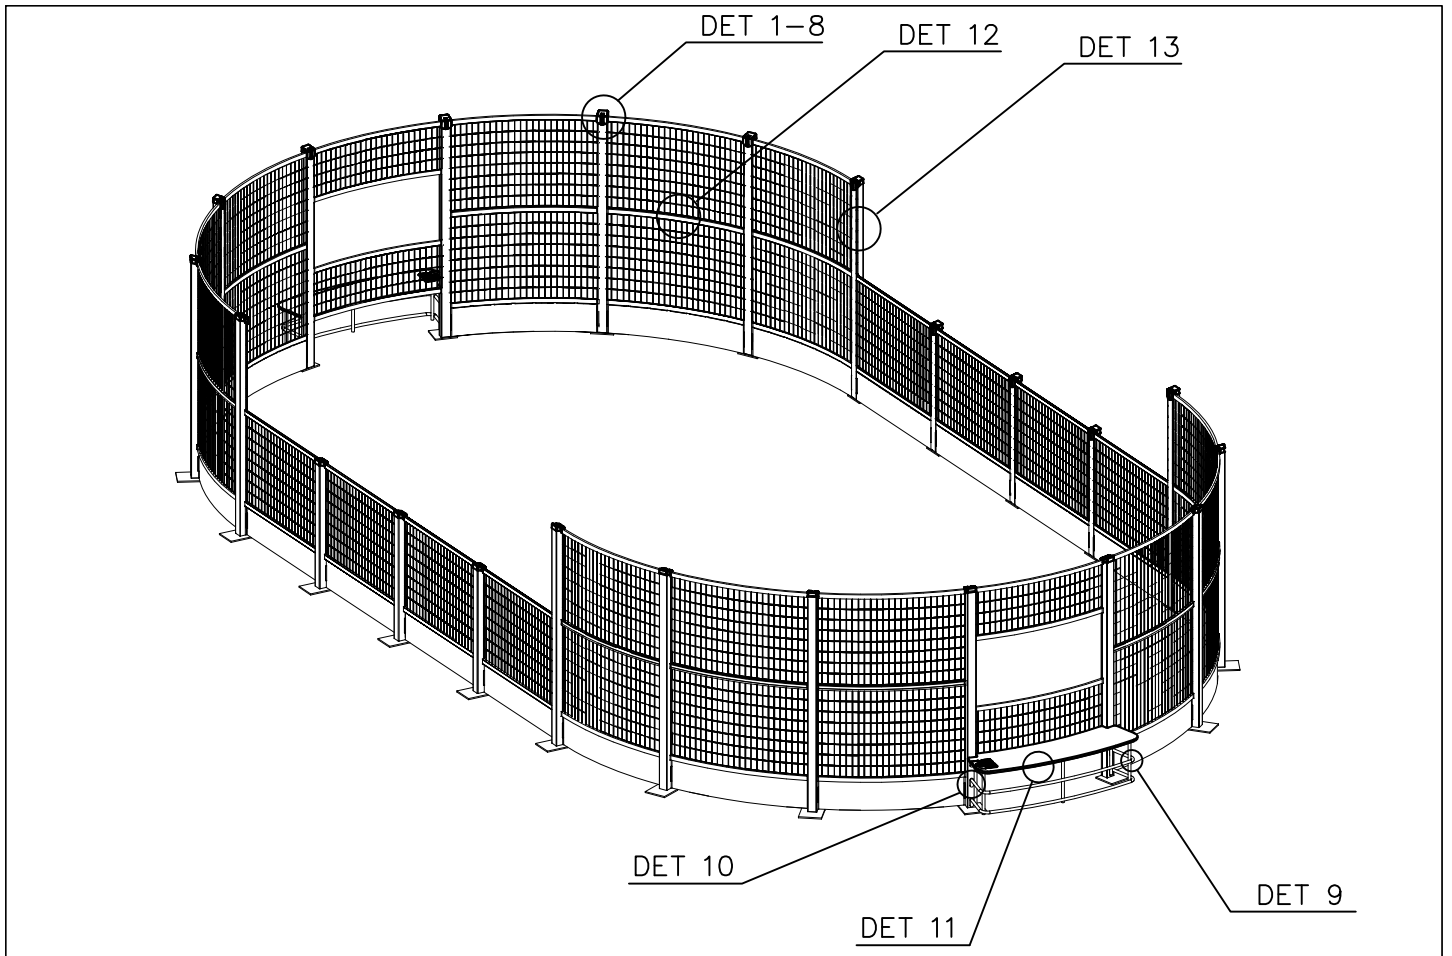

REF: 080905

DATE: 23.5.2017

080905

906398	PCS	704229	PCS	705228	PCS		PCS		PCS		PCS
	1		2		1						
		20x530x1562									
	PCS		PCS		PCS		PCS		PCS		PCS

906398 =

904980	PCS	904982	PCS	904978	PCS	904986	PCS	904975	PCS	904974	PCS
	2		2		12		16		2		2
LEFT		RIGHT						LEFT		RIGHT	
904973	PCS	906370	PCS	904672	PCS	904680	PCS	904953	PCS	904958	PCS
	8		12		12		4		6		6
904957	PCS	906364	PCS	904686	PCS	906400	PCS	906399	PCS		PCS
	6		8		2		2		2		
				GOAL		LEFT		RIGHT			
	PCS		PCS		PCS		PCS		PCS		PCS

If the product is not installed on one large concrete platform, Option 1.

DET 1

M8 × 25

DET 2

902468

Note:
Cut to size and
glue to place.
Huom:
Leikkaa sopivaksi
ja liimaa
paikoilleen.

DET 3

DET 4