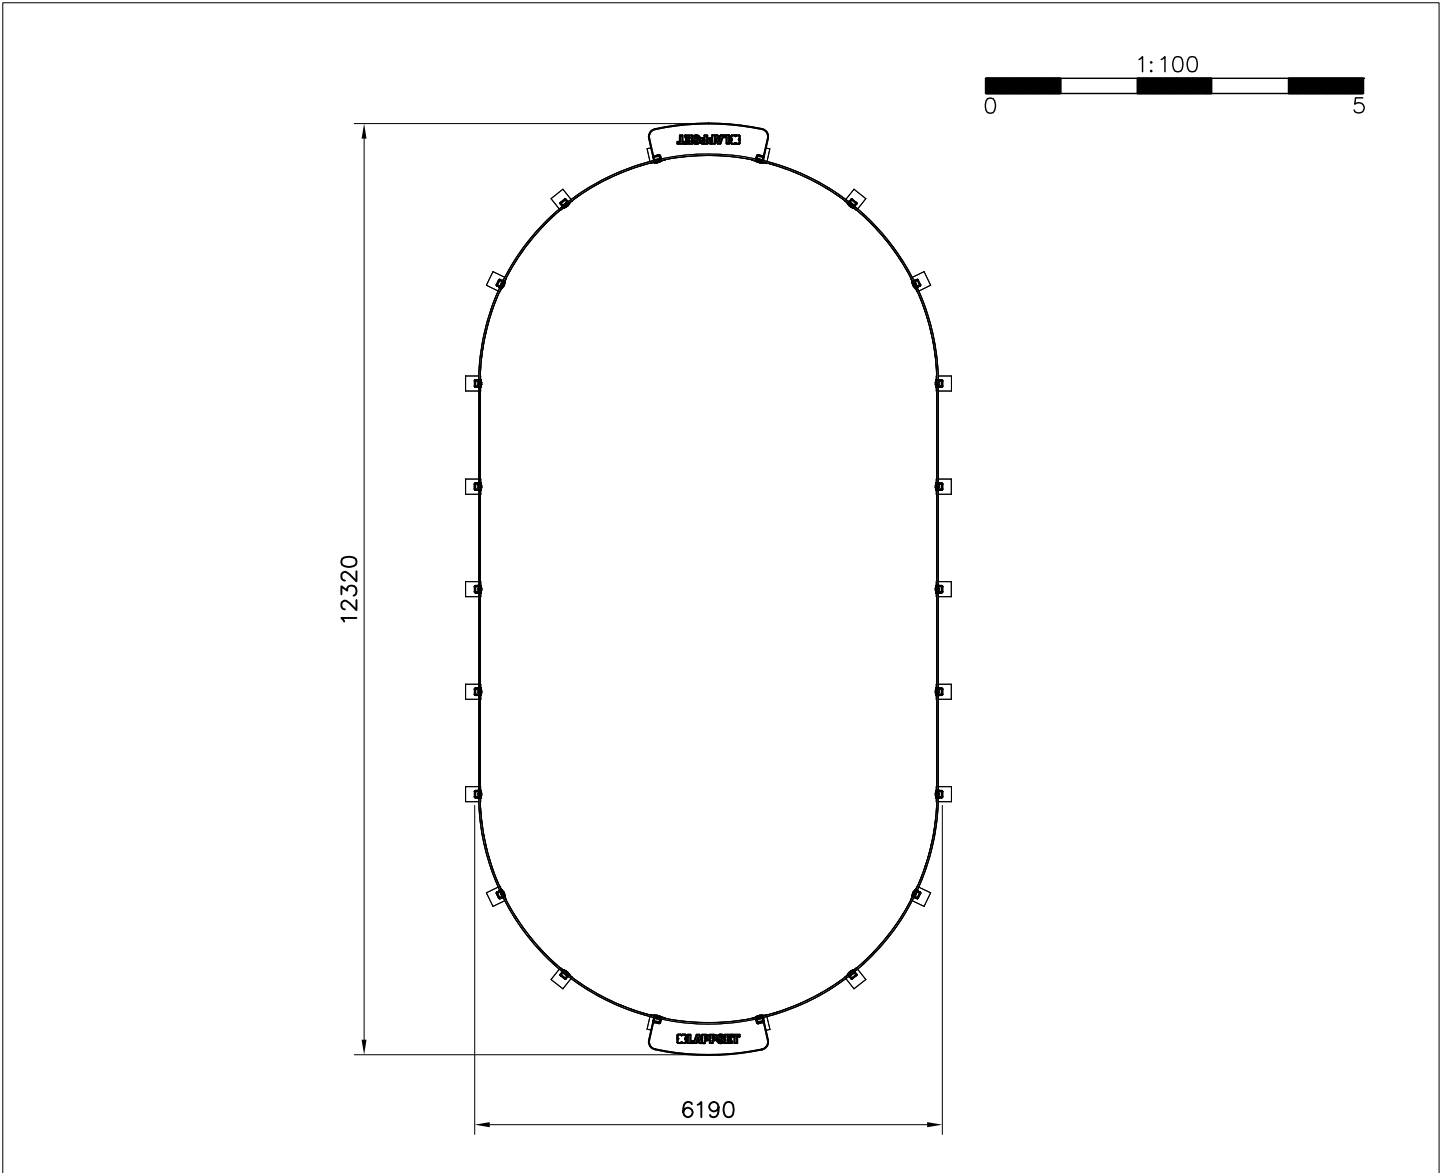

If the product is not installed on one large concrete platform, Option 1.

DET 1

M8 × 25

DET 2

902468

Note:
Cut to size and
glue to place.
Huom:
Leikkaa sopivaksi
ja liimaa
paikoilleen.

DET 3

DET 4

REF: 080905

DATE: 23.5.2017

080905

906398	PCS	704229	PCS	705228	PCS		PCS		PCS		PCS
	1		2		1						
		20x530x1562									
	PCS		PCS		PCS		PCS		PCS		PCS

906398 =

904980	PCS	904982	PCS	904978	PCS	904986	PCS	904975	PCS	904974	PCS
	2		2		12		16		2		2
LEFT		RIGHT						LEFT		RIGHT	
904973	PCS	906370	PCS	904672	PCS	904680	PCS	904953	PCS	904958	PCS
	8		12		12		4		6		6
904957	PCS	906364	PCS	904686	PCS	906400	PCS	906399	PCS		PCS
	6		8		2		2		2		
				GOAL		LEFT		RIGHT			
	PCS		PCS		PCS		PCS		PCS		PCS