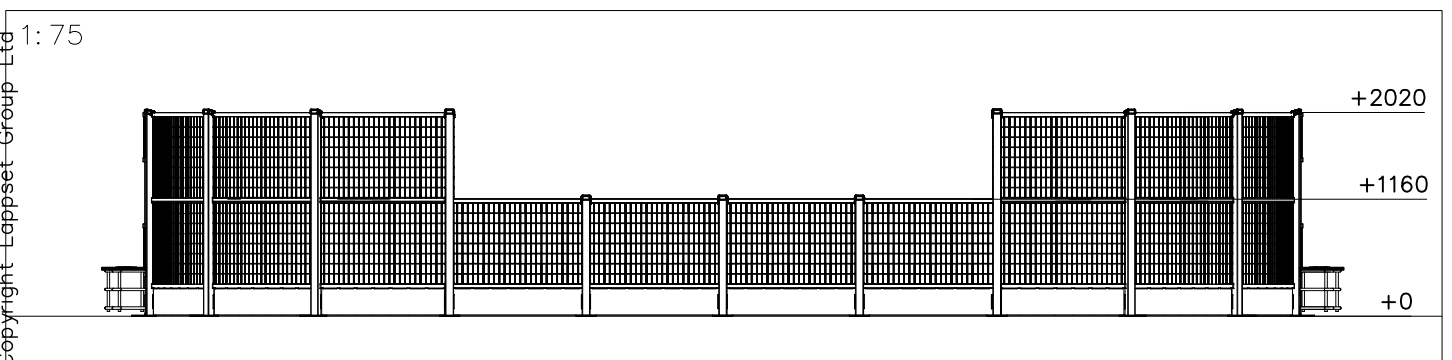

REF: 080905

DATE: 23.5.2017

080905

906398	PCS	704229	PCS	705228	PCS		PCS		PCS		PCS
	1		2		1						
		20x530x1562									
	PCS		PCS		PCS		PCS		PCS		PCS

906398 =

904980	PCS	904982	PCS	904978	PCS	904986	PCS	904975	PCS	904974	PCS
	2		2		12		16		2		2
LEFT		RIGHT						LEFT		RIGHT	
904973	PCS	906370	PCS	904672	PCS	904680	PCS	904953	PCS	904958	PCS
	8		12		12		4		6		6
904957	PCS	906364	PCS	904686	PCS	906400	PCS	906399	PCS		PCS
	6		8		2		2		2		
				GOAL		LEFT		RIGHT			
	PCS		PCS		PCS		PCS		PCS		PCS

If the product is not installed on one large concrete platform, Option 1.

DET 1

M8 × 25

DET 2

902468

Note:
Cut to size and
glue to place.
Huom:
Leikkaa sopivaksi
ja liimaa
paikoilleen.

DET 3

DET 4