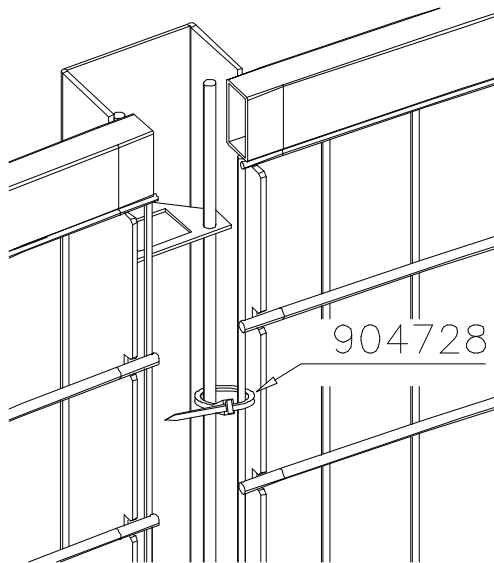

If the product is not installed on one large concrete platform, Option 1.

DET 1

M8 × 25

DET 2

902468

Note:
Cut to size and
glue to place.
Huom:
Leikkaa sopivaksi
ja liimaa
paikoilleen.

DET 3

DET 4

REF: 080905

DATE: 23.5.2017

080905

906398	PCS	704229	PCS	705228	PCS		PCS		PCS		PCS
	1		2		1						
		20x530x1562									
	PCS		PCS		PCS		PCS		PCS		PCS

906398 =

904980	PCS	904982	PCS	904978	PCS	904986	PCS	904975	PCS	904974	PCS
	2		2		12		16		2		2
LEFT		RIGHT						LEFT		RIGHT	
904973	PCS	906370	PCS	904672	PCS	904680	PCS	904953	PCS	904958	PCS
	8		12		12		4		6		6
904957	PCS	906364	PCS	904686	PCS	906400	PCS	906399	PCS		PCS
	6		8		2		2		2		
				GOAL		LEFT		RIGHT			
	PCS		PCS		PCS		PCS		PCS		PCS