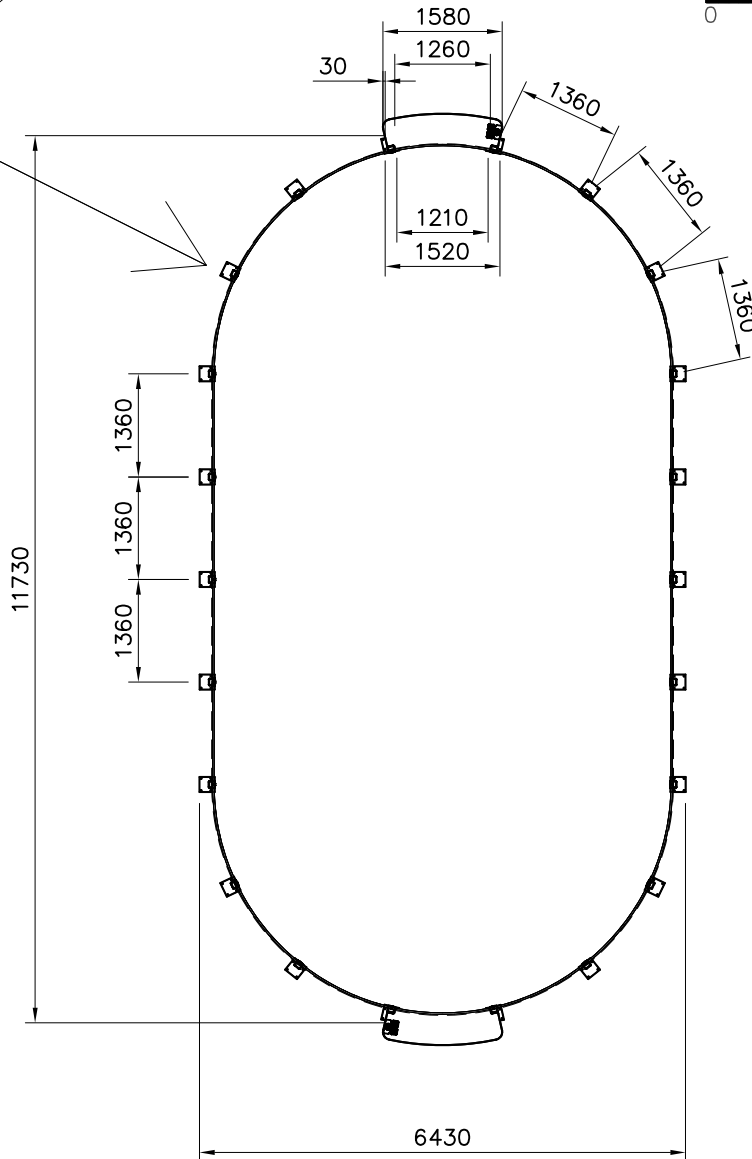

If the product is not installed on one large concrete platform, Option 1.

DET 1

M8 × 25

DET 2

902468

Note:
Cut to size and
glue to place.
Huom:
Leikkaa sopivaksi
ja liimaa
paikoilleen.

DET 3

DET 4

REF: 080905

DATE: 23.5.2017

080905

906398	PCS	704229	PCS	705228	PCS		PCS		PCS		PCS
	1		2		1						
		20x530x1562									
	PCS		PCS		PCS		PCS		PCS		PCS

906398 =

904980	PCS	904982	PCS	904978	PCS	904986	PCS	904975	PCS	904974	PCS
	2		2		12		16		2		2
LEFT		RIGHT						LEFT		RIGHT	
904973	PCS	906370	PCS	904672	PCS	904680	PCS	904953	PCS	904958	PCS
	8		12		12		4		6		6
904957	PCS	906364	PCS	904686	PCS	906400	PCS	906399	PCS		PCS
	6		8		2		2		2		
				GOAL		LEFT		RIGHT			
	PCS		PCS		PCS		PCS		PCS		PCS