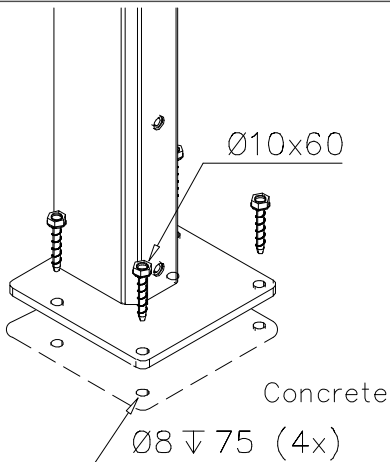

910749	PCS	910750	PCS	910748	PCS	904986	PCS	904975	PCS	904974	PCS
	2		2		12		16		2		2
											
LEFT		RIGHT						LEFT		RIGHT	
904973	PCS	906370	PCS	904672	PCS	904680	PCS	910753	PCS	904958	PCS
	8		12		12		4		6		6
											
904957	PCS	906364	PCS	904686	PCS	906400	PCS	906399	PCS		PCS
	6		8		2		2		2		
											
				GOAL		LEFT		RIGHT			
	PCS		PCS		PCS		PCS		PCS		PCS

If the product is not installed on one large concrete platform, Option 1.

DET 1

M8 × 25

DET 2

902468

Note:
Cut to size and
glue to place.
Huom:
Leikkaa sopivaksi
ja liimaa
paikoilleen.

DET 3

DET 4