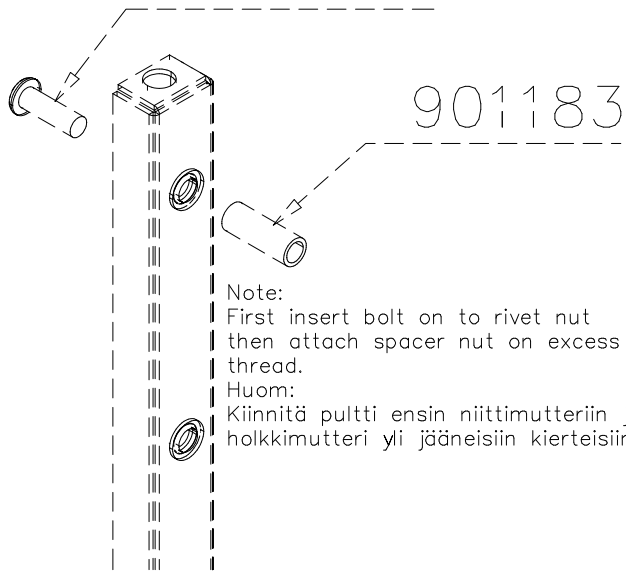

If the product is not installed on one large concrete platform, Option 1.

DET 1

M8 × 25

DET 2

902468

Note:
Cut to size and
glue to place.
Huom:
Leikkaa sopivaksi
ja liimaa
paikoilleen.

DET 3

DET 4