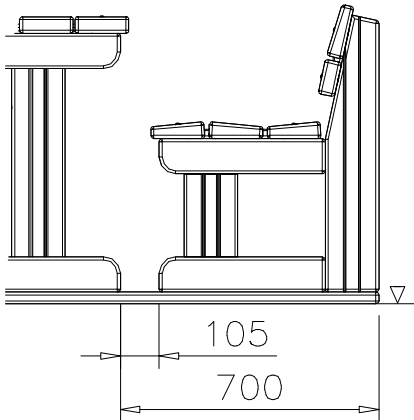

LAPPSET PARK

000502M

13.5.2019

3(5)

000502M	000504M	PCS	WOODEN PARTS COLOR OPTIONS:
		2	-651 (GREY) -652 (TEAK RED) -653 (LIGHT BROWN) -654 (DARK GREEN) -655 (DARK BROWN) -699 (SPECIAL COLOUR)
	000503M	PCS	WOODEN PARTS COLOR OPTIONS:
		1	-651 (GREY) -652 (TEAK RED) -653 (LIGHT BROWN) -654 (DARK GREEN) -655 (DARK BROWN) -699 (SPECIAL COLOUR)
		PCS	

DET 1