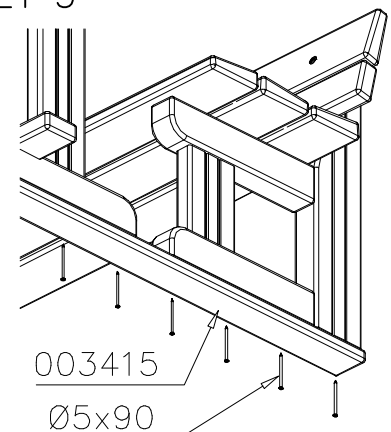

LAPPSET PARK

000502M

13.5.2019

3(5)

000502M	000504M	PCS	WOODEN PARTS COLOR OPTIONS:
		2	-651 (GREY) -652 (TEAK RED) -653 (LIGHT BROWN) -654 (DARK GREEN) -655 (DARK BROWN) -699 (SPECIAL COLOUR)
	000503M	PCS	WOODEN PARTS COLOR OPTIONS:
		1	-651 (GREY) -652 (TEAK RED) -653 (LIGHT BROWN) -654 (DARK GREEN) -655 (DARK BROWN) -699 (SPECIAL COLOUR)
		PCS	

DET 3