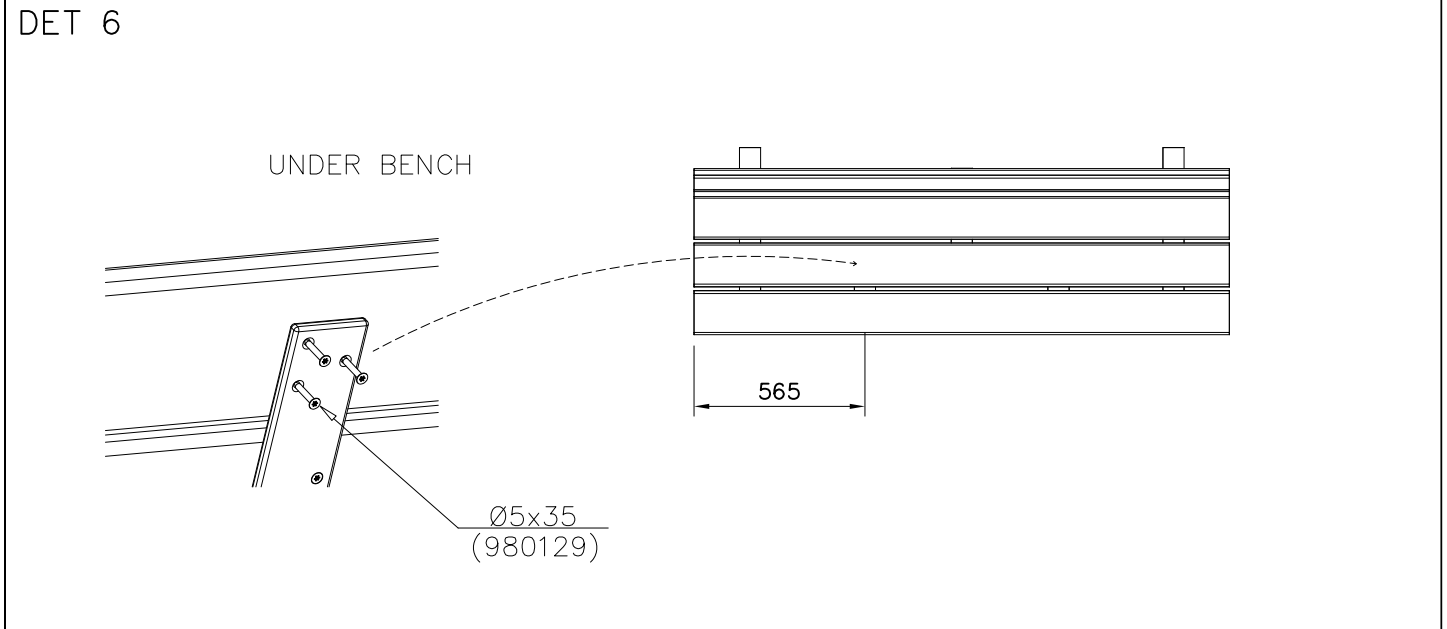

DET 1

DET 2

DET 3

 <p>000504M</p>	709080	PCS	WOODEN PARTS COLOR OPTIONS:
		2	-651 (GREY) -652 (TEAK RED) -653 (LIGHT BROWN) -654 (DARK GREEN) -655 (DARK BROWN) -699 (SPECIAL COLOUR)
	708781	PCS	WOODEN PARTS COLOR OPTIONS:
		5	-651 (GREY) -652 (TEAK RED) -653 (LIGHT BROWN) -654 (DARK GREEN) -655 (DARK BROWN) -699 (SPECIAL COLOUR)
		PCS	