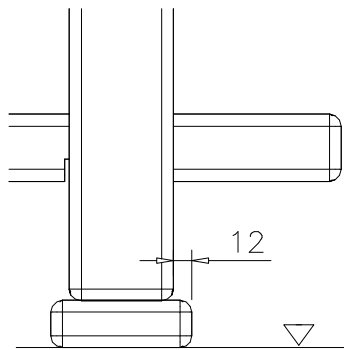

LAPPSET PARK

000502M

13.5.2019

3(5)

000502M	000504M	PCS	WOODEN PARTS COLOR OPTIONS:
		2	-651 (GREY) -652 (TEAK RED) -653 (LIGHT BROWN) -654 (DARK GREEN) -655 (DARK BROWN) -699 (SPECIAL COLOUR)
	000503M	PCS	WOODEN PARTS COLOR OPTIONS:
		1	-651 (GREY) -652 (TEAK RED) -653 (LIGHT BROWN) -654 (DARK GREEN) -655 (DARK BROWN) -699 (SPECIAL COLOUR)
		PCS	

DET 2