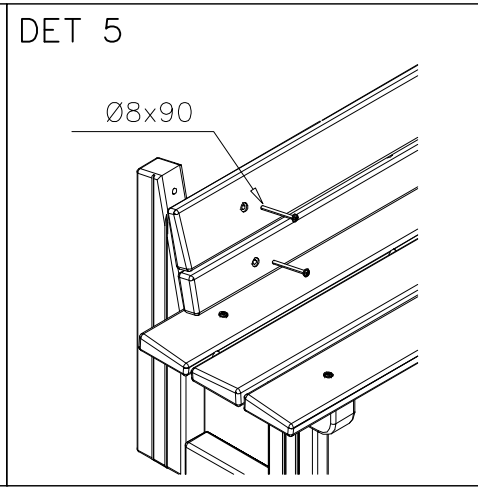

DET 1

DET 2

DET 3

 <p>000504M</p>	709080	PCS	WOODEN PARTS COLOR OPTIONS:
		2	-651 (GREY) -652 (TEAK RED) -653 (LIGHT BROWN) -654 (DARK GREEN) -655 (DARK BROWN) -699 (SPECIAL COLOUR)
	708781	PCS	WOODEN PARTS COLOR OPTIONS:
		5	-651 (GREY) -652 (TEAK RED) -653 (LIGHT BROWN) -654 (DARK GREEN) -655 (DARK BROWN) -699 (SPECIAL COLOUR)
		PCS	