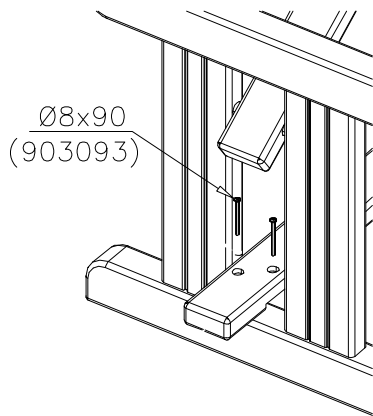

000503M	709071	PCS	WOODEN PARTS COLOR OPTIONS:
		2	-651 (GREY) -652 (TEAK RED) -653 (LIGHT BROWN) -654 (DARK GREEN) -655 (DARK BROWN) -699 (SPECIAL COLOUR)
	003416	PCS	WOODEN PARTS COLOR OPTIONS:
		1	-651 (GREY) -652 (TEAK RED) -653 (LIGHT BROWN) -654 (DARK GREEN) -655 (DARK BROWN) -699 (SPECIAL COLOUR)
709067	PCS	WOODEN PARTS COLOR OPTIONS:	
	5	-651 (GREY) -652 (TEAK RED) -653 (LIGHT BROWN) -654 (DARK GREEN) -655 (DARK BROWN) -699 (SPECIAL COLOUR)	
709076	PCS	WOODEN PARTS COLOR OPTIONS:	
	2	-651 (GREY) -652 (TEAK RED) -653 (LIGHT BROWN) -654 (DARK GREEN) -655 (DARK BROWN) -699 (SPECIAL COLOUR)	

DET 7