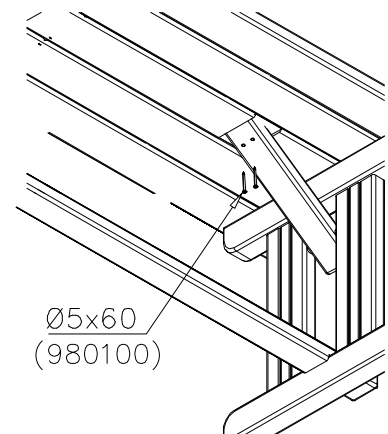

000503M	709071	PCS	WOODEN PARTS COLOR OPTIONS:
		2	-651 (GREY) -652 (TEAK RED) -653 (LIGHT BROWN) -654 (DARK GREEN) -655 (DARK BROWN) -699 (SPECIAL COLOUR)
	003416	PCS	WOODEN PARTS COLOR OPTIONS:
		1	-651 (GREY) -652 (TEAK RED) -653 (LIGHT BROWN) -654 (DARK GREEN) -655 (DARK BROWN) -699 (SPECIAL COLOUR)
709067	PCS	WOODEN PARTS COLOR OPTIONS:	
	5	-651 (GREY) -652 (TEAK RED) -653 (LIGHT BROWN) -654 (DARK GREEN) -655 (DARK BROWN) -699 (SPECIAL COLOUR)	
709076	PCS	WOODEN PARTS COLOR OPTIONS:	
	2	-651 (GREY) -652 (TEAK RED) -653 (LIGHT BROWN) -654 (DARK GREEN) -655 (DARK BROWN) -699 (SPECIAL COLOUR)	

DET 9

UNDER TABLE