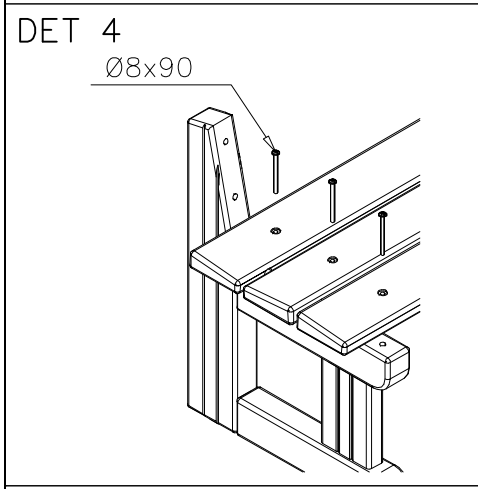

DET 1

DET 2

DET 3

 <p>000504M</p>	709080	PCS	WOODEN PARTS COLOR OPTIONS:
		2	-651 (GREY) -652 (TEAK RED) -653 (LIGHT BROWN) -654 (DARK GREEN) -655 (DARK BROWN) -699 (SPECIAL COLOUR)
	708781	PCS	WOODEN PARTS COLOR OPTIONS:
		5	-651 (GREY) -652 (TEAK RED) -653 (LIGHT BROWN) -654 (DARK GREEN) -655 (DARK BROWN) -699 (SPECIAL COLOUR)
		PCS	