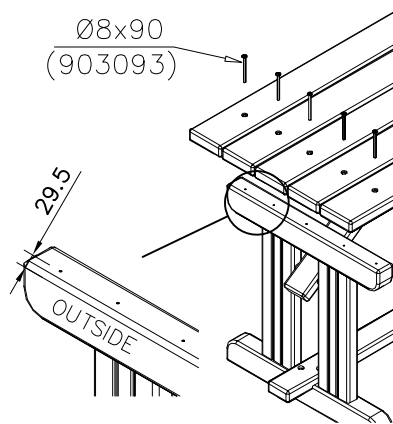

000503M	709071	PCS	WOODEN PARTS COLOR OPTIONS:
		2	-651 (GREY) -652 (TEAK RED) -653 (LIGHT BROWN) -654 (DARK GREEN) -655 (DARK BROWN) -699 (SPECIAL COLOUR)
	003416	PCS	WOODEN PARTS COLOR OPTIONS:
		1	-651 (GREY) -652 (TEAK RED) -653 (LIGHT BROWN) -654 (DARK GREEN) -655 (DARK BROWN) -699 (SPECIAL COLOUR)
709067	PCS	WOODEN PARTS COLOR OPTIONS:	
	5	-651 (GREY) -652 (TEAK RED) -653 (LIGHT BROWN) -654 (DARK GREEN) -655 (DARK BROWN) -699 (SPECIAL COLOUR)	
709076	PCS	WOODEN PARTS COLOR OPTIONS:	
	2	-651 (GREY) -652 (TEAK RED) -653 (LIGHT BROWN) -654 (DARK GREEN) -655 (DARK BROWN) -699 (SPECIAL COLOUR)	

DET 8

UNDER TABLE