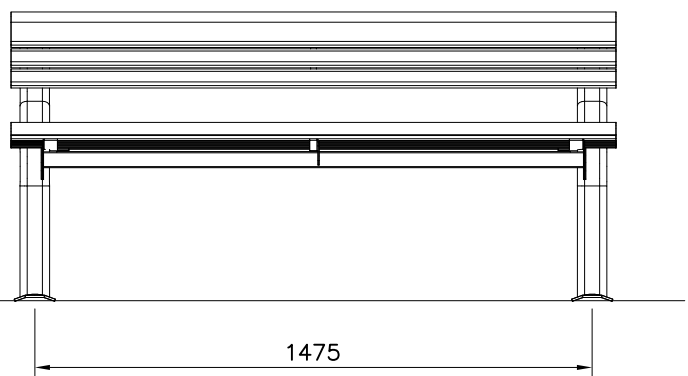

①	PCS	②	PCS
	1		1
③	PCS	④	PCS
	1		1
⑤ 909850	PCS	⑥ 909256	PCS
	4		8
M8x25		Ø17/8.5 RST	
⑦ 980160	PCS	⑧ 980131	PCS
	4		8
M8 A2		Ø6x60	

060102		PCS	WOODEN PARTS COLOR OPTIONS:	
		1	-651 (GREY) -652 (TEAK RED) -653 (LIGHT BROWN) -654 (DARK GREEN) -655 (DARK BROWN) -699 (SPECIAL COLOUR)	
		PCS	WOODEN PARTS COLOR OPTIONS:	
		1	-651 (GREY) -652 (TEAK RED) -653 (LIGHT BROWN) -654 (DARK GREEN) -655 (DARK BROWN) -699 (SPECIAL COLOUR)	
	905251		PCS	METAL PARTS COLOR OPTIONS:
			1	-205 (GRAPHIT GREY) -207 (BLACK) -209 (GREEN) -216 (PEARL LIGHT GREY) -299 (SPECIAL COLOUR)
	905252		PCS	METAL PARTS COLOR OPTIONS:
			1	-205 (GRAPHIT GREY) -207 (BLACK) -209 (GREEN) -216 (PEARL LIGHT GREY) -299 (SPECIAL COLOUR)