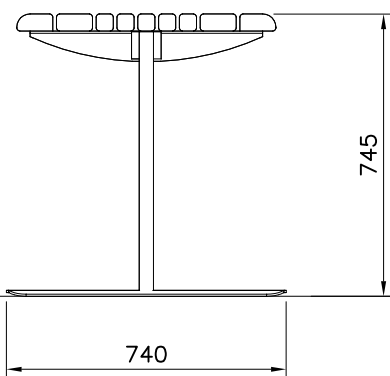

①	PCS	②	PCS
	1		2
③ 909850	PCS	④ 909256	PCS
	8		16
M8x25		Ø17/8.5 RST	
⑤ 980160	PCS		PCS
	8		
M8 A2			
	PCS		PCS

060100		PCS	WOODEN PARTS COLOR OPTIONS:
		1	-651 (GREY) -652 (TEAK RED) -653 (LIGHT BROWN) -654 (DARK GREEN) -655 (DARK BROWN) -699 (SPECIAL COLOUR)
	905215	PCS	METAL PARTS COLOR OPTIONS:
		2	-205 (GRAPHIT GREY) -207 (BLACK) -209 (GREEN) -216 (PEARL LIGHT GREY) -299 (SPECIAL COLOUR)

<p>DET 1</p> 	<p>DET 2</p>	<p>DET 3</p>
--	--------------	--------------