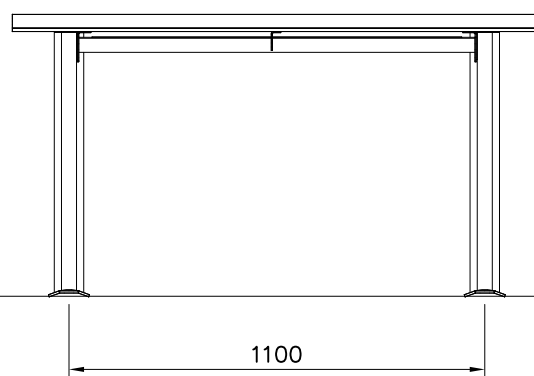

①	PCS	②	PCS
	1		2
③ 909850	PCS	④ 909256	PCS
	8		16
M8x25		Ø17/8.5 RST	
⑤ 980160	PCS		PCS
	8		
M8 A2			
	PCS		PCS

060100		PCS	WOODEN PARTS COLOR OPTIONS:
		1	-651 (GREY) -652 (TEAK RED) -653 (LIGHT BROWN) -654 (DARK GREEN) -655 (DARK BROWN) -699 (SPECIAL COLOUR)
	905215	PCS	METAL PARTS COLOR OPTIONS:
		2	-205 (GRAPHIT GREY) -207 (BLACK) -209 (GREEN) -216 (PEARL LIGHT GREY) -299 (SPECIAL COLOUR)

<p>DET 1</p> 	<p>DET 2</p>	<p>DET 3</p>
--	--------------	--------------