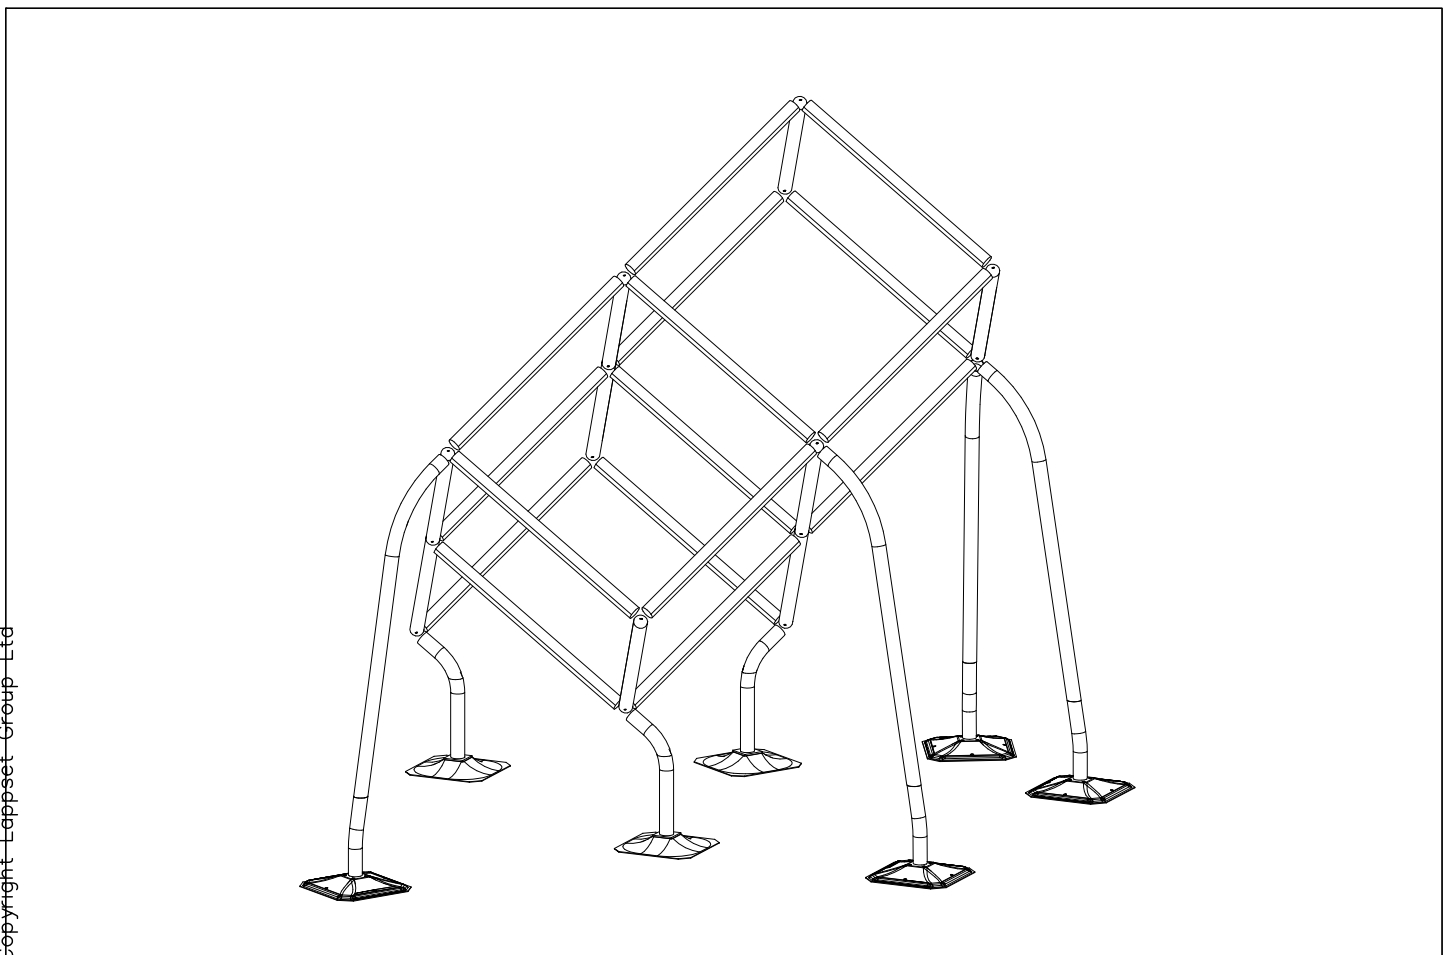

Max falling height.

 Mark A	 YELLOW	 150x50x50	 M10	 M10x55	 M10x30	 Ø30
	 Ø45	 Ø20/10.5	 Ø6x20	 L GREEN	 XXL YELLOW	 XXL GREEN
 Mark B	 D. GRAY	 150x50x50	 M10	 M10x55	 M10x30	 Ø30
	 Ø45	 Ø20/10.5	 Ø6x20	 XXL YELLOW		
 Mark C	 D. GREY	 150x50x50	 M10	 M10x55	 M10x30	 Ø30
	 Ø45	 Ø20/10.5	 Ø6x20	 XXL YELLOW		
 Mark D	 YELLOW	 150x50x50	 M10	 M10x55	 M10x30	 Ø30
	 Ø45	 Ø20/10.5	 Ø6x20	 L BLUE	 XXL YELLOW	