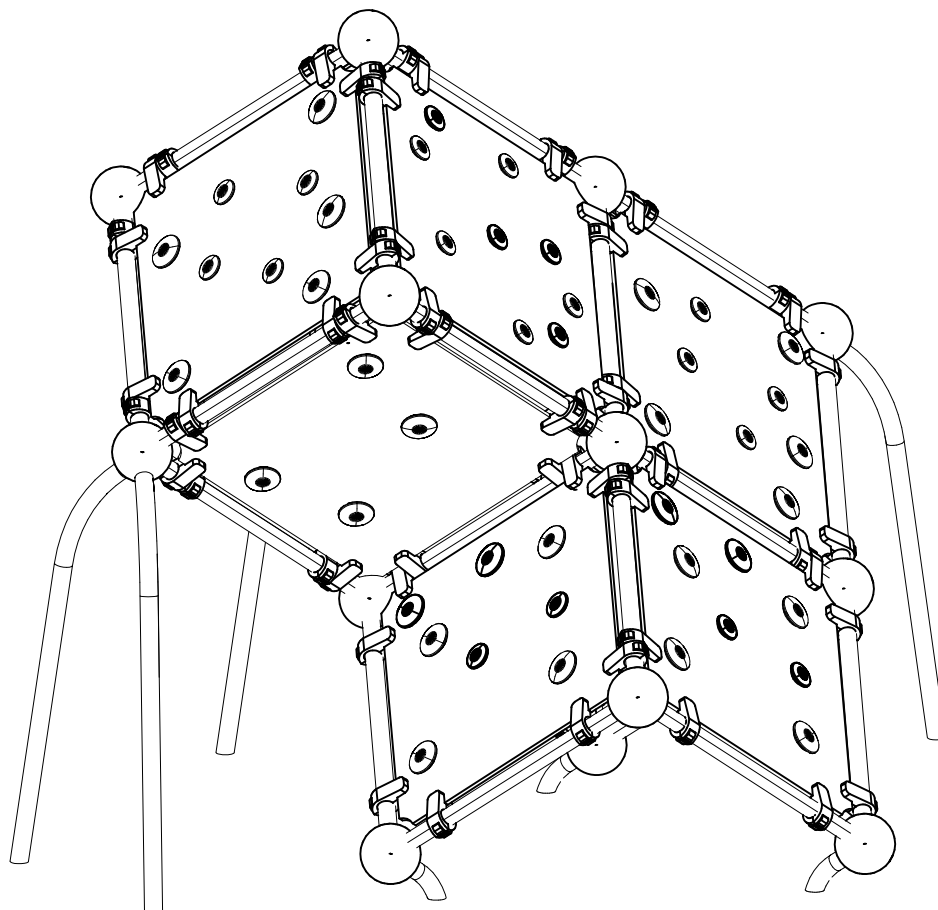

LAPPSET®

CLOXX

ASENNUSOHJE
MONTERINGSANSVISNING
INSTALLATION INSTRUCTION
AUFBAUANLEITUNG
NOTICE D'INSTALLATION

DATE: 25.2.2015

220615