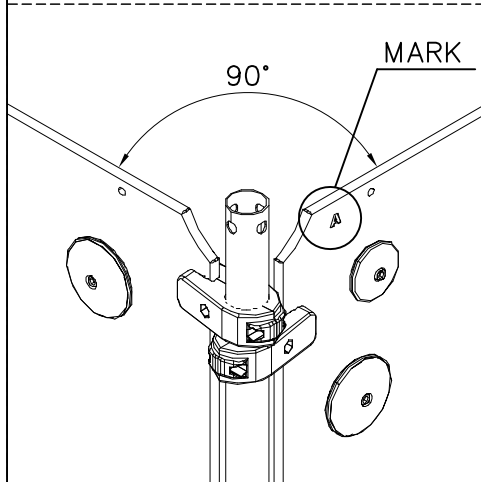

NOTE:
When two or more plates are assembled directly next to each other, the connectors of ALL the adjacent plates need to be placed between the first plate and the tube while fixing the first wall plate. The connectors cannot be fitted through the gap between tube and completely fixed wall plate.

Huom:
Kun yksi tai useampi levy asennetaan vierekkäin, tulee kaikkien vierekkäisten levyjen kiinnikkeet asettaa valmiiksi putken ja ensimmäisen levyn väliin. Kiinnityskappaleita ei voi pujottaa putken ja kiinnitetyn levyn välistä jälkeenpäin.