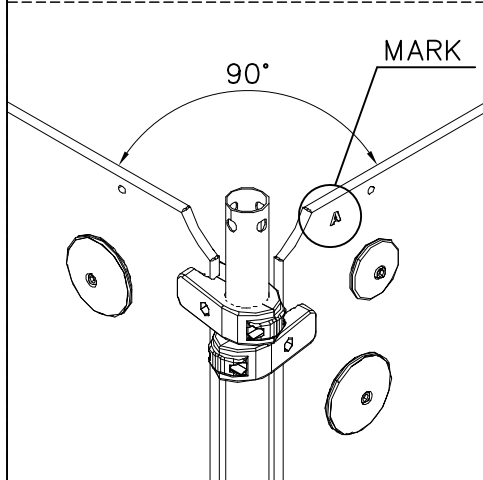

NOTE:
When two or more plates are assembled directly next to each other, the connectors of ALL the adjacent plates need to be placed between the first plate and the tube while fixing the first wall plate. The connectors cannot be fitted through the gap between tube and completely fixed wall plate.

Huom:
Kun yksi tai useampi levy asennetaan vierekkäin, tulee kaikkien vierekkäisten levyjen kiinnikkeet asettaa valmiiksi putken ja ensimmäisen levyn väliin. Kiinnityskappaleita ei voi pujottaa putken ja kiinnitetyn levyn välistä jälkeenpäin.