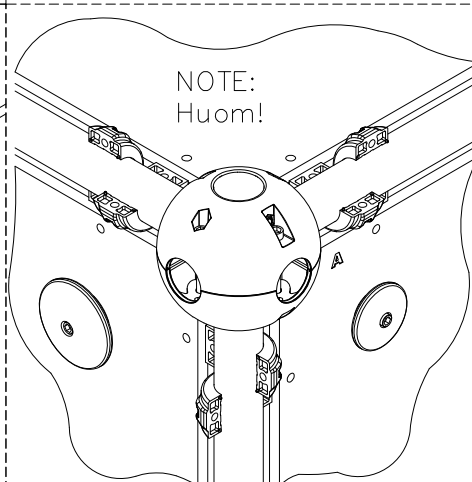

NOTE:
When two or more plates are assembled directly next to each other, the connectors of ALL the adjacent plates need to be placed between the first plate and the tube while fixing the first wall plate. The connectors cannot be fitted through the gap between tube and completely fixed wall plate.

Huom:
Kun yksi tai useampi levy asennetaan vierekkäin, tulee kaikkien vierekkäisten levyjen kiinnikkeet asettaa valmiiksi putken ja ensimmäisen levyn väliin. Kiinnityskappaleita ei voi pujottaa putken ja kiinnitetyn levyn välistä jälkeenpäin.