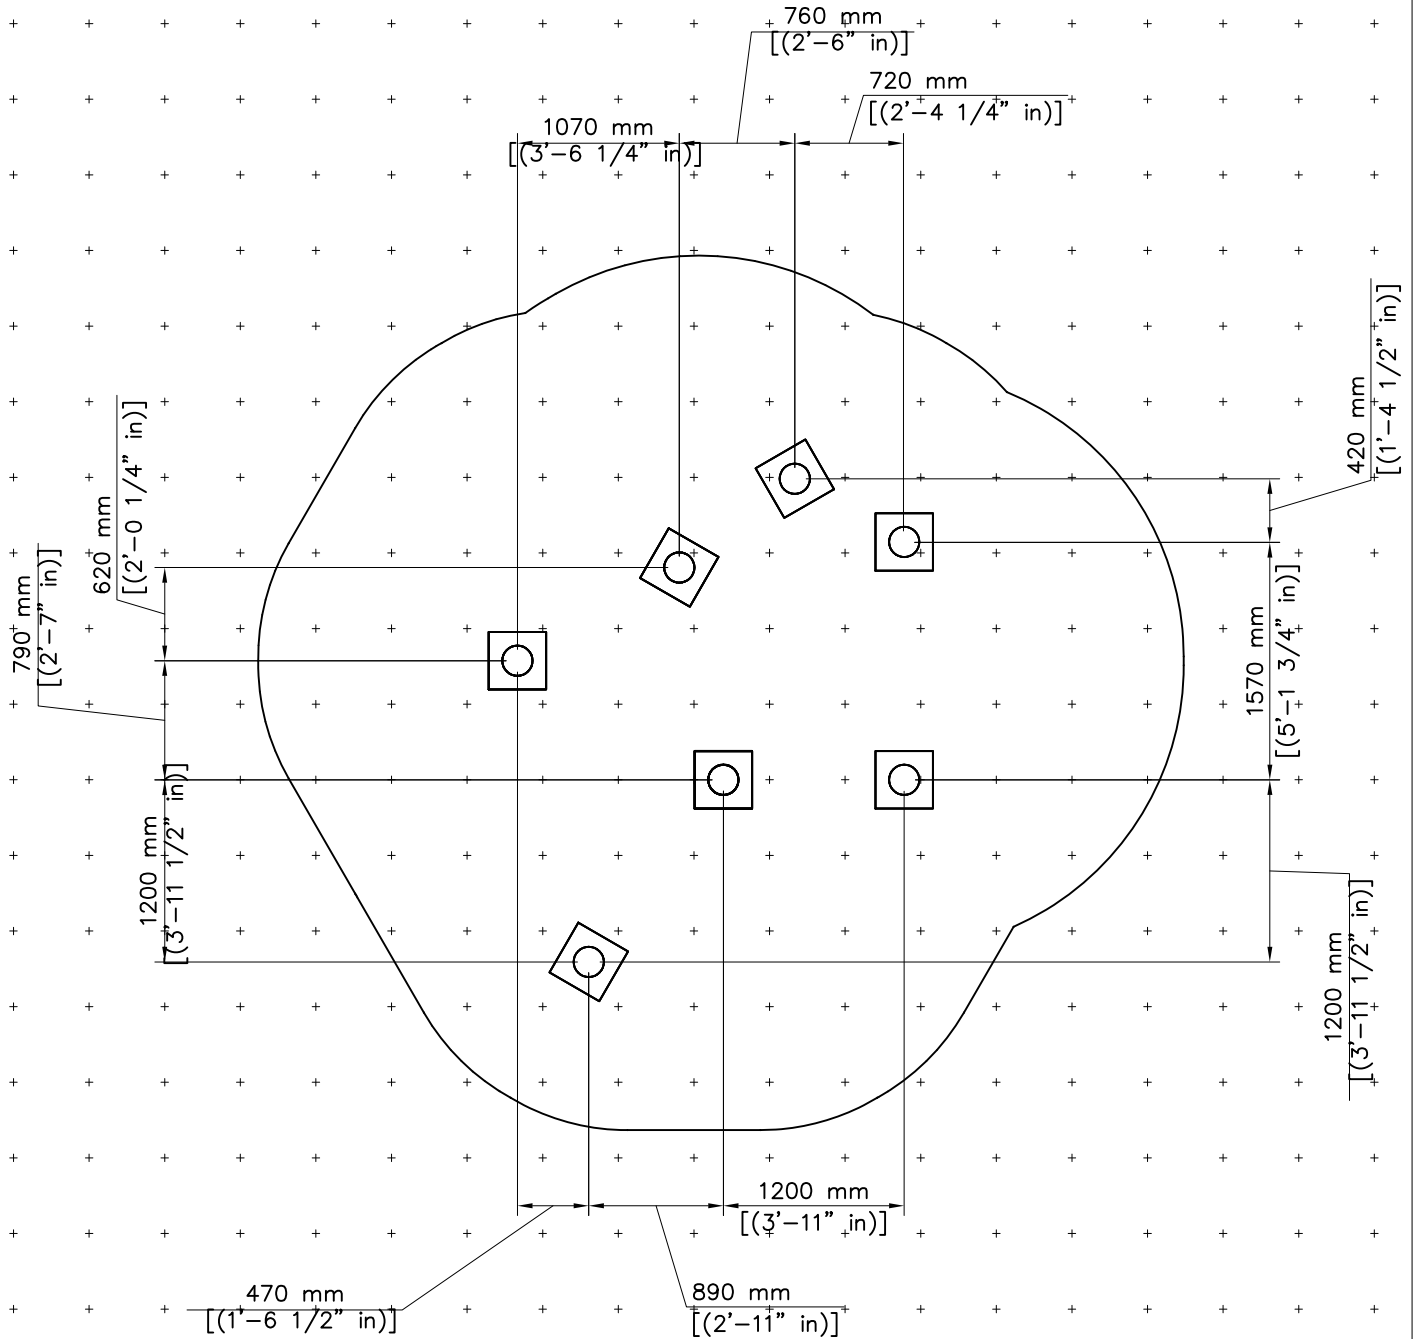

—+ EN/AS Impact Area 26.2 m² (282+sq ft)
 Grid size = 500mm (20" in)
 - - - Falling Space 26.2 m² (282 sq ft)

- EN/AS Impact Area 26.2 m2 (282 sq ft)
- Falling Space 26.2 m2 (282 sq ft)
- Max Falling Height 2820 mm (9'-3 1/4" in)

Max falling height.

 Mark A	 YELLOW	 150x50x50	 M10	 M10x55	 M10x30	 Ø30
	 Ø45	 Ø20/10.5	 Ø6x20	 L GREEN	 XXL YELLOW	 XXL GREEN
 Mark B	 D. GRAY	 150x50x50	 M10	 M10x55	 M10x30	 Ø30
	 Ø45	 Ø20/10.5	 Ø6x20	 XXL YELLOW		
 Mark C	 D. GREY	 150x50x50	 M10	 M10x55	 M10x30	 Ø30
	 Ø45	 Ø20/10.5	 Ø6x20	 XXL YELLOW		
 Mark D	 YELLOW	 150x50x50	 M10	 M10x55	 M10x30	 Ø30
	 Ø45	 Ø20/10.5	 Ø6x20	 L BLUE	 XXL YELLOW	