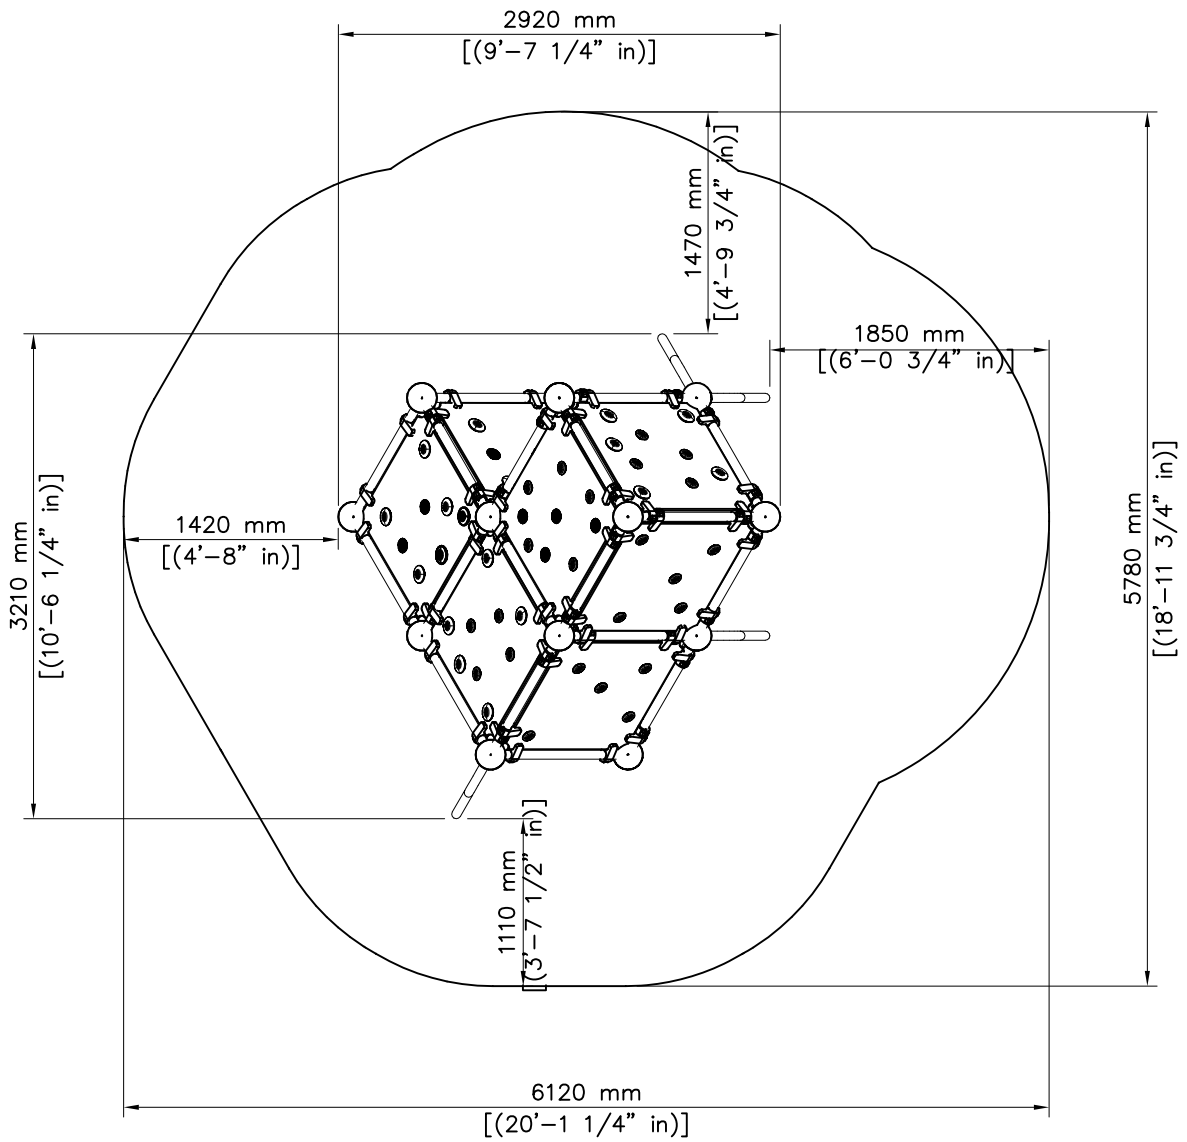

—+ EN/AS Impact Area 26.2 m² (282+sq ft)
 Grid size = 500mm (20" in)
 - - - Falling Space 26.2 m² (282 sq ft)

- EN/AS Impact Area 26.2 m2 (282 sq ft)
- Falling Space 26.2 m2 (282 sq ft)
- Max Falling Height 2820 mm (9'-3 1/4" in)

Max falling height.

 Mark A	 YELLOW	 150x50x50	 M10	 M10x55	 M10x30	 Ø30
	 Ø45	 Ø20/10.5	 Ø6x20	 L GREEN	 XXL YELLOW	 XXL GREEN
 Mark B	 D. GRAY	 150x50x50	 M10	 M10x55	 M10x30	 Ø30
	 Ø45	 Ø20/10.5	 Ø6x20	 XXL YELLOW		
 Mark C	 D. GREY	 150x50x50	 M10	 M10x55	 M10x30	 Ø30
	 Ø45	 Ø20/10.5	 Ø6x20	 XXL YELLOW		
 Mark D	 YELLOW	 150x50x50	 M10	 M10x55	 M10x30	 Ø30
	 Ø45	 Ø20/10.5	 Ø6x20	 L BLUE	 XXL YELLOW	