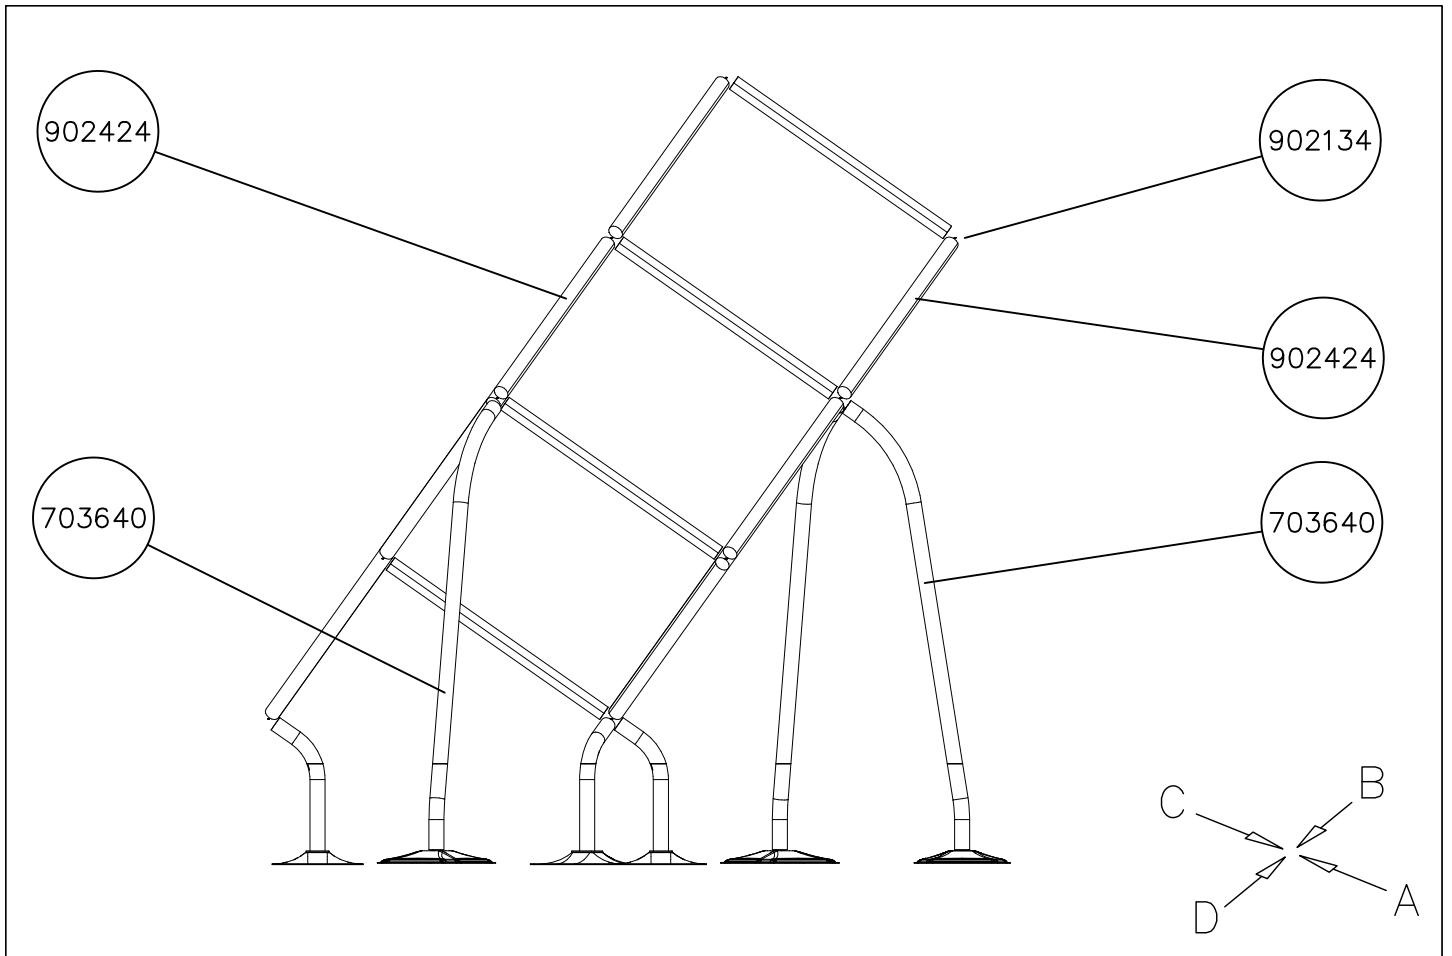

—+ EN/AS Impact Area 26.2 m² (282+sq ft)
 Grid size = 500mm (20" in)
 - - - Falling Space 26.2 m² (282 sq ft)

- EN/AS Impact Area 26.2 m2 (282 sq ft)
- Falling Space 26.2 m2 (282 sq ft)
- Max Falling Height 2820 mm (9'-3 1/4" in)

Max falling height.

 Mark A	 YELLOW	 150x50x50	 M10	 M10x55	 M10x30	 Ø30
	 Ø45	 Ø20/10.5	 Ø6x20	 L GREEN	 XXL YELLOW	 XXL GREEN
 Mark B	 D. GRAY	 150x50x50	 M10	 M10x55	 M10x30	 Ø30
	 Ø45	 Ø20/10.5	 Ø6x20	 XXL YELLOW		
 Mark C	 D. GREY	 150x50x50	 M10	 M10x55	 M10x30	 Ø30
	 Ø45	 Ø20/10.5	 Ø6x20	 XXL YELLOW		
 Mark D	 YELLOW	 150x50x50	 M10	 M10x55	 M10x30	 Ø30
	 Ø45	 Ø20/10.5	 Ø6x20	 L BLUE	 XXL YELLOW	