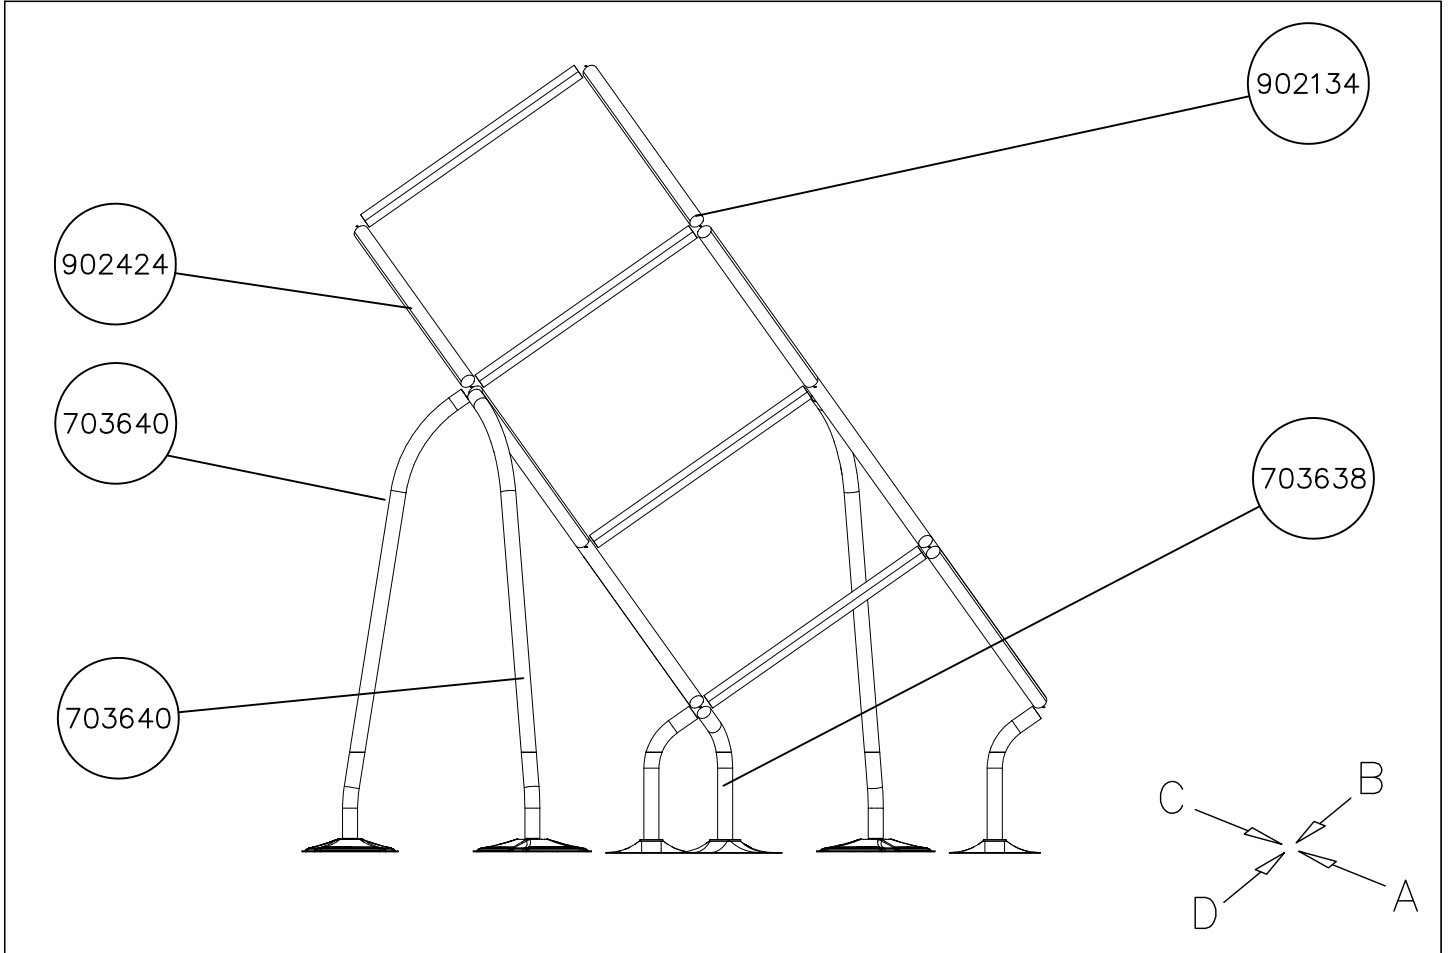

—+ EN/AS Impact Area 26.2 m² (282+sq ft)
 Grid size = 500mm (20" in)
 - - - Falling Space 26.2 m² (282 sq ft)

- EN/AS Impact Area 26.2 m2 (282 sq ft)
- Falling Space 26.2 m2 (282 sq ft)
- Max Falling Height 2820 mm (9'-3 1/4" in)

Max falling height.

 Mark A	 YELLOW	 150x50x50	 M10	 M10x55	 M10x30	 Ø30
	 Ø45	 Ø20/10.5	 Ø6x20	 L GREEN	 XXL YELLOW	 XXL GREEN
 Mark B	 D. GRAY	 150x50x50	 M10	 M10x55	 M10x30	 Ø30
	 Ø45	 Ø20/10.5	 Ø6x20	 XXL YELLOW		
 Mark C	 D. GREY	 150x50x50	 M10	 M10x55	 M10x30	 Ø30
	 Ø45	 Ø20/10.5	 Ø6x20	 XXL YELLOW		
 Mark D	 YELLOW	 150x50x50	 M10	 M10x55	 M10x30	 Ø30
	 Ø45	 Ø20/10.5	 Ø6x20	 L BLUE	 XXL YELLOW	