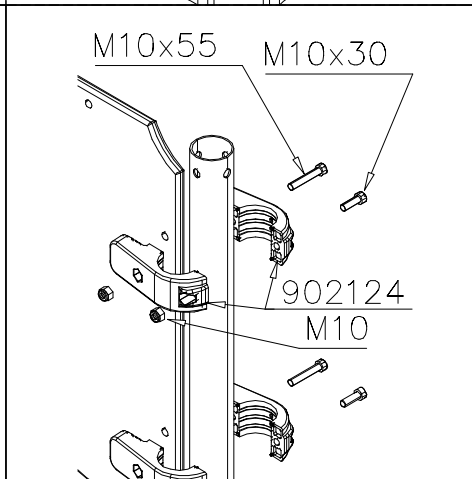

NOTE:
When two or more plates are assembled directly next to each other, the connectors of ALL the adjacent plates need to be placed between the first plate and the tube while fixing the first wall plate. The connectors cannot be fitted through the gap between tube and completely fixed wall plate.

Huom:
Kun yksi tai useampi levy asennetaan vierekkäin, tulee kaikkien vierekkäisten levyjen kiinnikkeet asettaa valmiiksi putken ja ensimmäisen levyn väliin. Kiinnityskappaleita ei voi pujottaa putken ja kiinnitetyn levyn välistä jälkeenpäin.