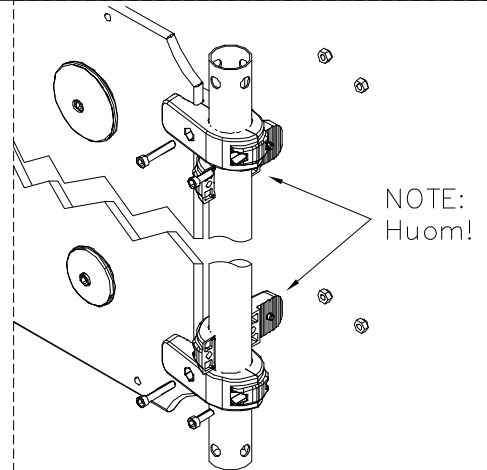

NOTE:
When two or more plates are assembled directly next to each other, the connectors of ALL the adjacent plates need to be placed between the first plate and the tube while fixing the first wall plate. The connectors cannot be fitted through the gap between tube and completely fixed wall plate.

Huom:
Kun yksi tai useampi levy asennetaan vierekkäin, tulee kaikkien vierekkäisten levyjen kiinnikkeet asettaa valmiiksi putken ja ensimmäisen levyn väliin. Kiinnityskappaleita ei voi pujottaa putken ja kiinnitetyn levyn välistä jälkeenpäin.