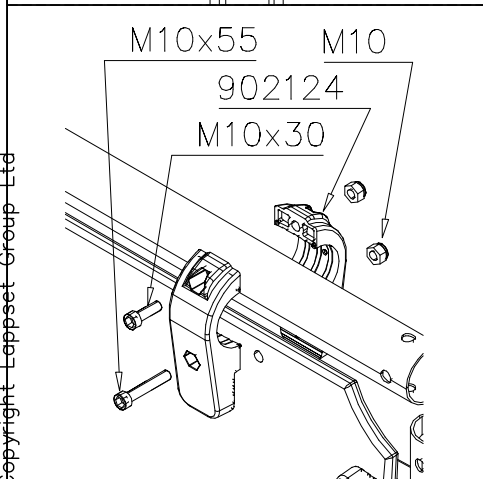

NOTE:
When two or more plates are assembled directly next to each other, the connectors of ALL the adjacent plates need to be placed between the first plate and the tube while fixing the first wall plate. The connectors cannot be fitted through the gap between tube and completely fixed wall plate.

Huom:
Kun yksi tai useampi levy asennetaan vierekkäin, tulee kaikkien vierekkäisten levyjen kiinnikkeet asettaa valmiiksi putken ja ensimmäisen levyn väliin. Kiinnityskappaleita ei voi pujottaa putken ja kiinnitetyn levyn välistä jälkeenpäin.