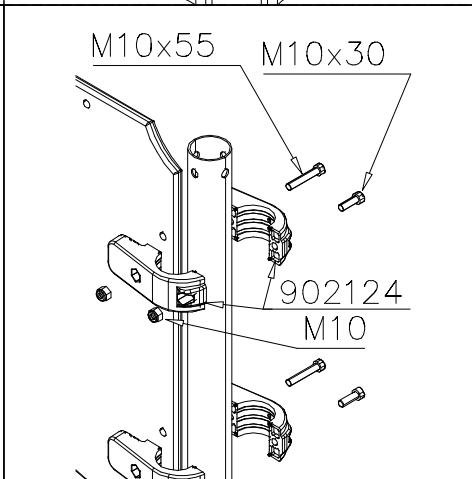

NOTE:
When two or more plates are assembled directly next to each other, the connectors of ALL the adjacent plates need to be placed between the first plate and the tube while fixing the first wall plate. The connectors cannot be fitted through the gap between tube and completely fixed wall plate.

Huom:
Kun yksi tai useampi levy asennetaan vierekkäin, tulee kaikkien vierekkäisten levyjen kiinnikkeet asettaa valmiiksi putken ja ensimmäisen levyn väliin. Kiinnityskappaleita ei voi pujottaa putken ja kiinnitetyn levyn välistä jälkeenpäin.