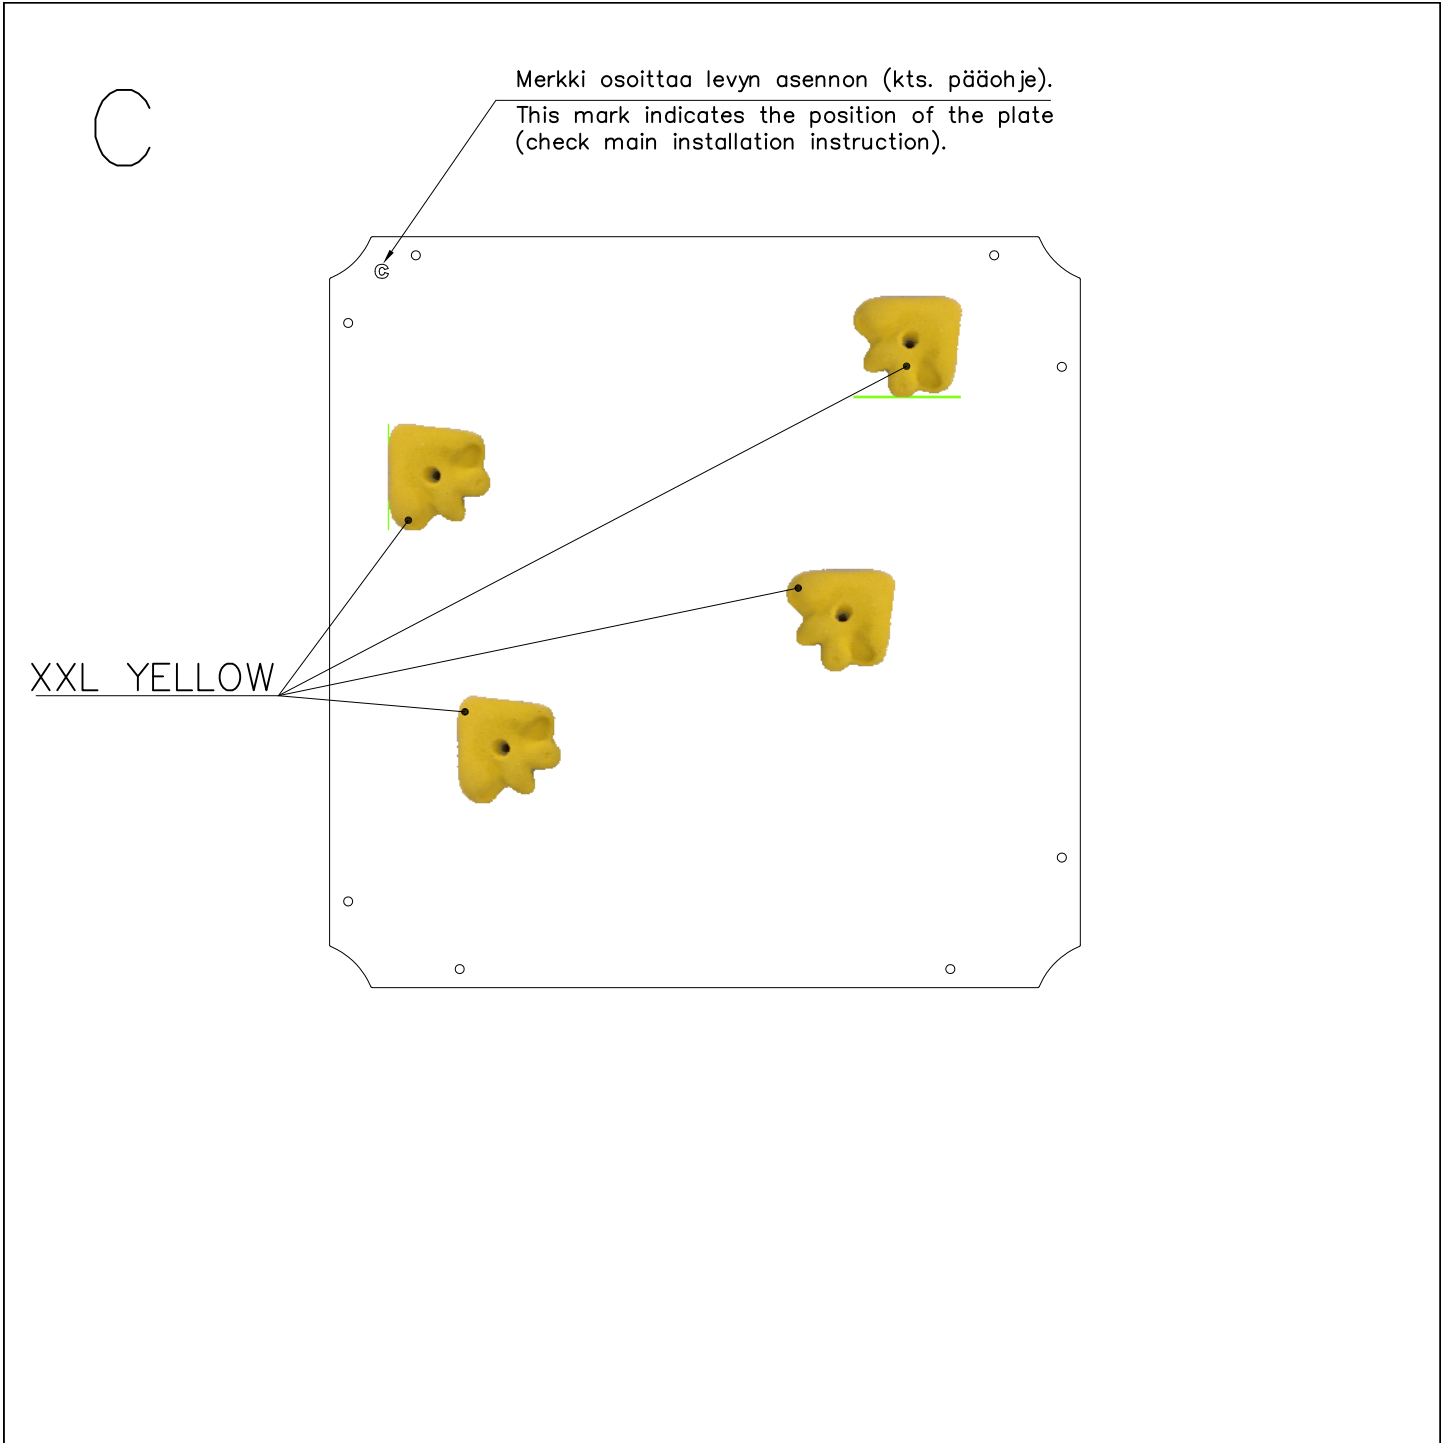

○ 703842	PCS ○ 703819	PCS ○ 902124	PCS ○ 980161	PCS ○ 902232	PCS ○ 902233	PCS ○ 905115
Mark C	D. GREY	150x50x50	M10	M10x55	M10x30	Ø30
	PCS ○ 905090	PCS ○ 901302	PCS ○ 904336	PCS * ○ 904302		
	Ø45	Ø20/10.5	Ø6x20	XXL YELLOW