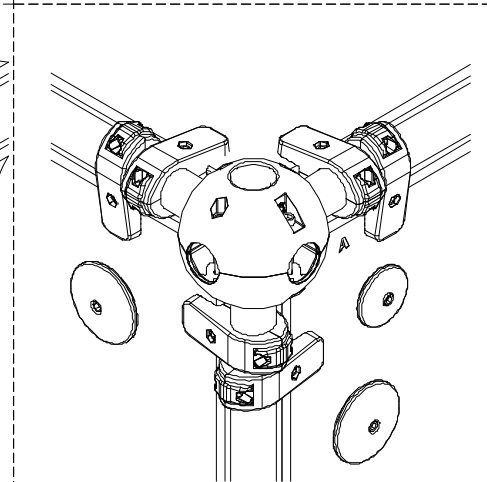

NOTE:
When two or more plates are assembled directly next to each other, the connectors of ALL the adjacent plates need to be placed between the first plate and the tube while fixing the first wall plate. The connectors cannot be fitted through the gap between tube and completely fixed wall plate.

Huom:
Kun yksi tai useampi levy asennetaan vierekkäin, tulee kaikkien vierekkäisten levyjen kiinnikkeet asettaa valmiiksi putken ja ensimmäisen levyn väliin. Kiinnityskappaleita ei voi pujottaa putken ja kiinnitetyn levyn välistä jälkeenpäin.