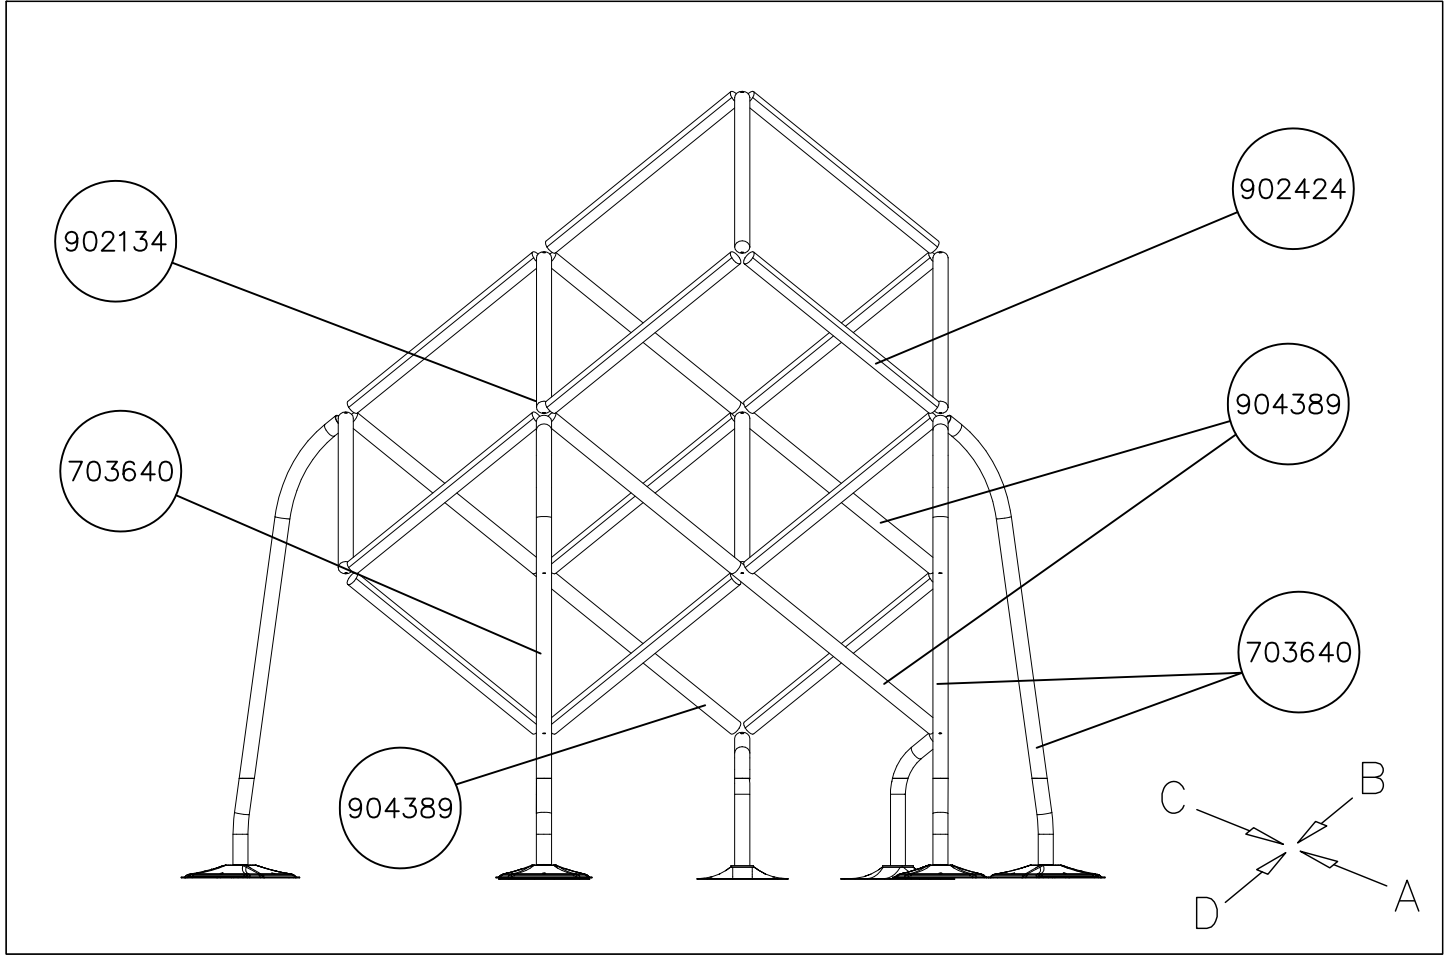

—+ EN/AS Impact Area 26.2 m² (282+sq ft)
 Grid size = 500mm (20" in)
 - - - Falling Space 26.2 m² (282 sq ft)

- EN/AS Impact Area 26.2 m2 (282 sq ft)
- Falling Space 26.2 m2 (282 sq ft)
- Max Falling Height 2820 mm (9'-3 1/4" in)

Max falling height.

 Mark A	 YELLOW	 150x50x50	 M10	 M10x55	 M10x30	 Ø30
	 Ø45	 Ø20/10.5	 Ø6x20	 L GREEN	 XXL YELLOW	 XXL GREEN
 Mark B	 D. GRAY	 150x50x50	 M10	 M10x55	 M10x30	 Ø30
	 Ø45	 Ø20/10.5	 Ø6x20	 XXL YELLOW		
 Mark C	 D. GREY	 150x50x50	 M10	 M10x55	 M10x30	 Ø30
	 Ø45	 Ø20/10.5	 Ø6x20	 XXL YELLOW		
 Mark D	 YELLOW	 150x50x50	 M10	 M10x55	 M10x30	 Ø30
	 Ø45	 Ø20/10.5	 Ø6x20	 L BLUE	 XXL YELLOW	