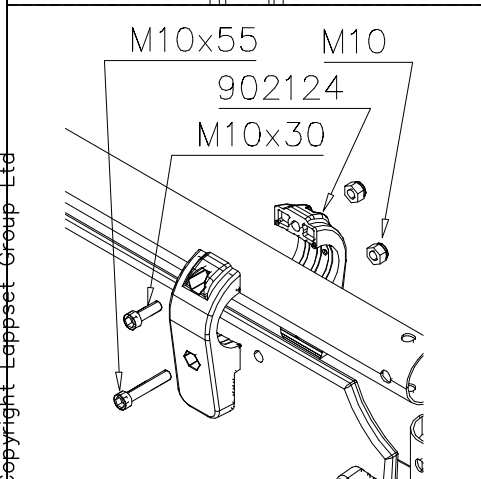

NOTE:
When two or more plates are assembled directly next to each other, the connectors of ALL the adjacent plates need to be placed between the first plate and the tube while fixing the first wall plate. The connectors cannot be fitted through the gap between tube and completely fixed wall plate.

Huom:
Kun yksi tai useampi levy asennetaan vierekkäin, tulee kaikkien vierekkäisten levyjen kiinnikkeet asettaa valmiiksi putken ja ensimmäisen levyn väliin. Kiinnityskappaleita ei voi pujottaa putken ja kiinnitetyn levyn välistä jälkeenpäin.