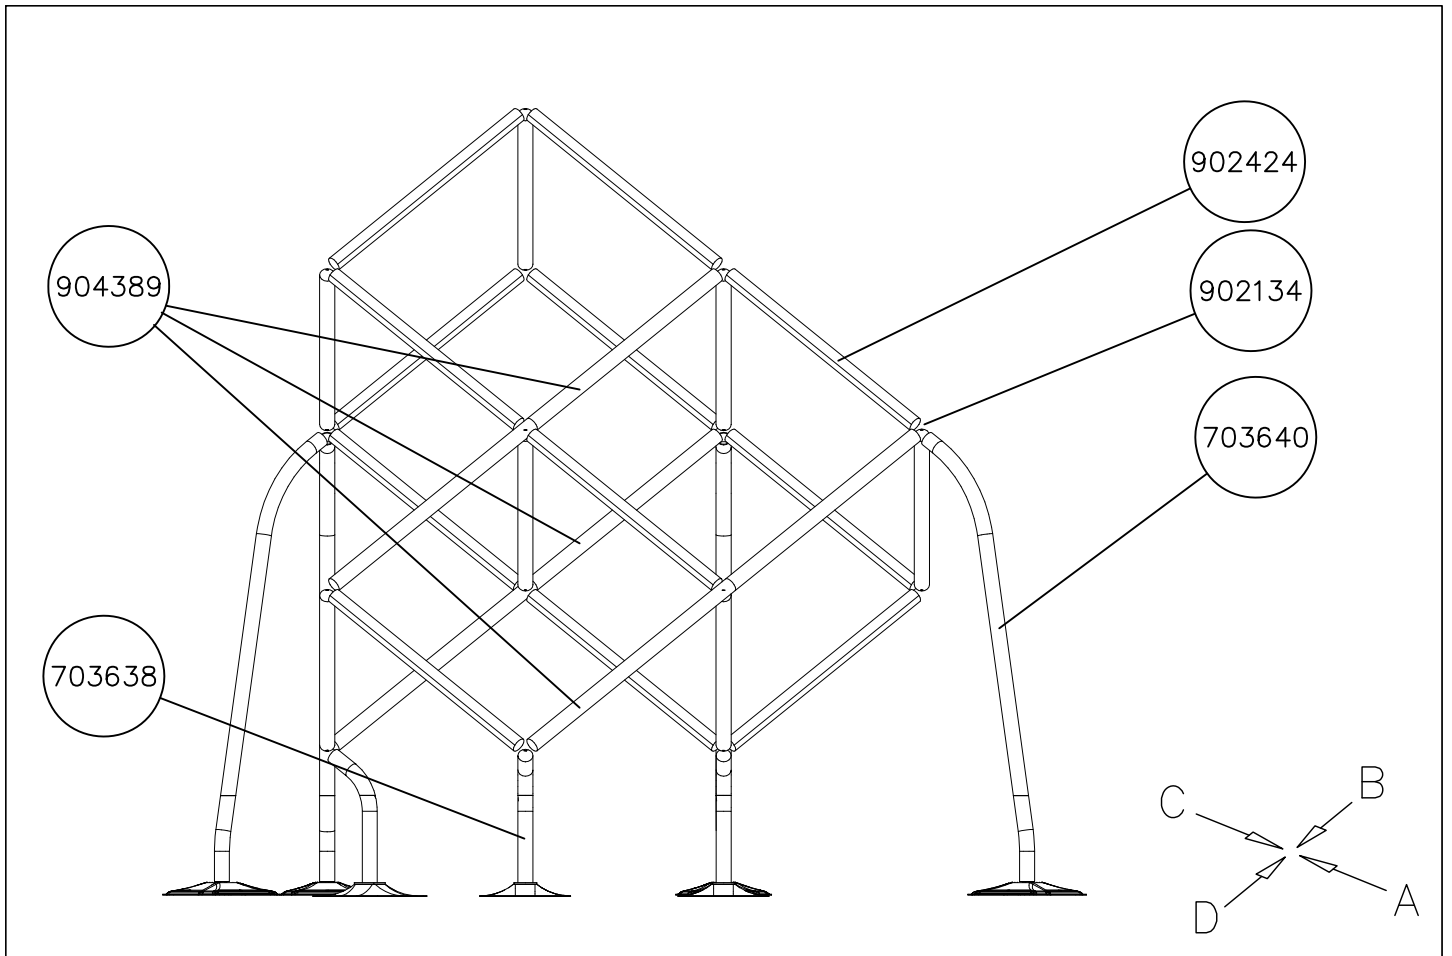

—+ EN/AS Impact Area 26.2 m² (282+sq ft)
 Grid size = 500mm (20" in)
 - - - Falling Space 26.2 m² (282 sq ft)

- EN/AS Impact Area 26.2 m2 (282 sq ft)
- Falling Space 26.2 m2 (282 sq ft)
- Max Falling Height 2820 mm (9'-3 1/4" in)

Max falling height.

 Mark A	 YELLOW	 150x50x50	 M10	 M10x55	 M10x30	 Ø30
	 Ø45	 Ø20/10.5	 Ø6x20	 L GREEN	 XXL YELLOW	 XXL GREEN
 Mark B	 D. GRAY	 150x50x50	 M10	 M10x55	 M10x30	 Ø30
	 Ø45	 Ø20/10.5	 Ø6x20	 XXL YELLOW		
 Mark C	 D. GREY	 150x50x50	 M10	 M10x55	 M10x30	 Ø30
	 Ø45	 Ø20/10.5	 Ø6x20	 XXL YELLOW		
 Mark D	 YELLOW	 150x50x50	 M10	 M10x55	 M10x30	 Ø30
	 Ø45	 Ø20/10.5	 Ø6x20	 L BLUE	 XXL YELLOW	