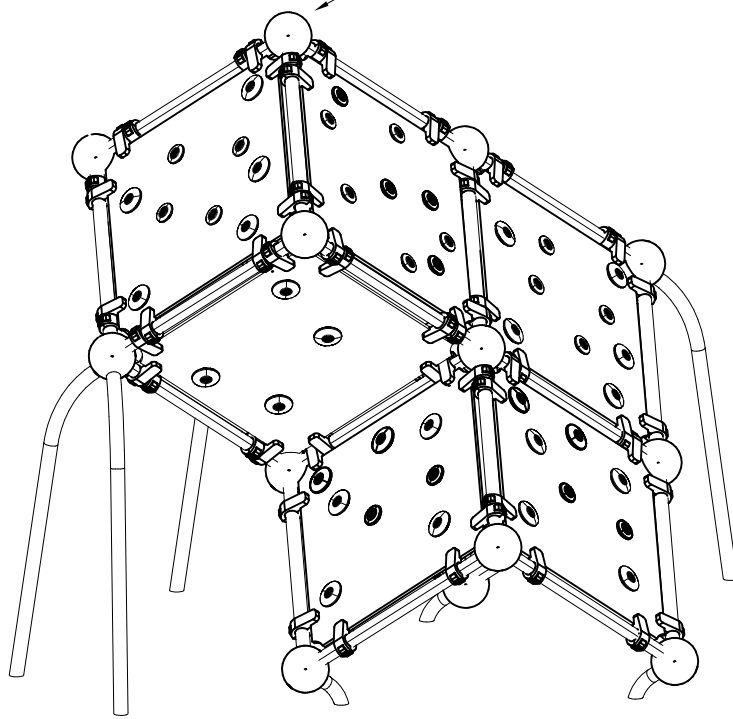

—+ EN/AS Impact Area 26.2 m² (282+sq ft)
 Grid size = 500mm (20" in)
 - - - Falling Space 26.2 m² (282 sq ft)

- EN/AS Impact Area 26.2 m2 (282 sq ft)
- Falling Space 26.2 m2 (282 sq ft)
- Max Falling Height 2820 mm (9'-3 1/4" in)

Max falling height.

 Mark A	 YELLOW	 150x50x50	 M10	 M10x55	 M10x30	 Ø30
	 Ø45	 Ø20/10.5	 Ø6x20	 L GREEN	 XXL YELLOW	 XXL GREEN
 Mark B	 D. GRAY	 150x50x50	 M10	 M10x55	 M10x30	 Ø30
	 Ø45	 Ø20/10.5	 Ø6x20	 XXL YELLOW		
 Mark C	 D. GREY	 150x50x50	 M10	 M10x55	 M10x30	 Ø30
	 Ø45	 Ø20/10.5	 Ø6x20	 XXL YELLOW		
 Mark D	 YELLOW	 150x50x50	 M10	 M10x55	 M10x30	 Ø30
	 Ø45	 Ø20/10.5	 Ø6x20	 L BLUE	 XXL YELLOW	