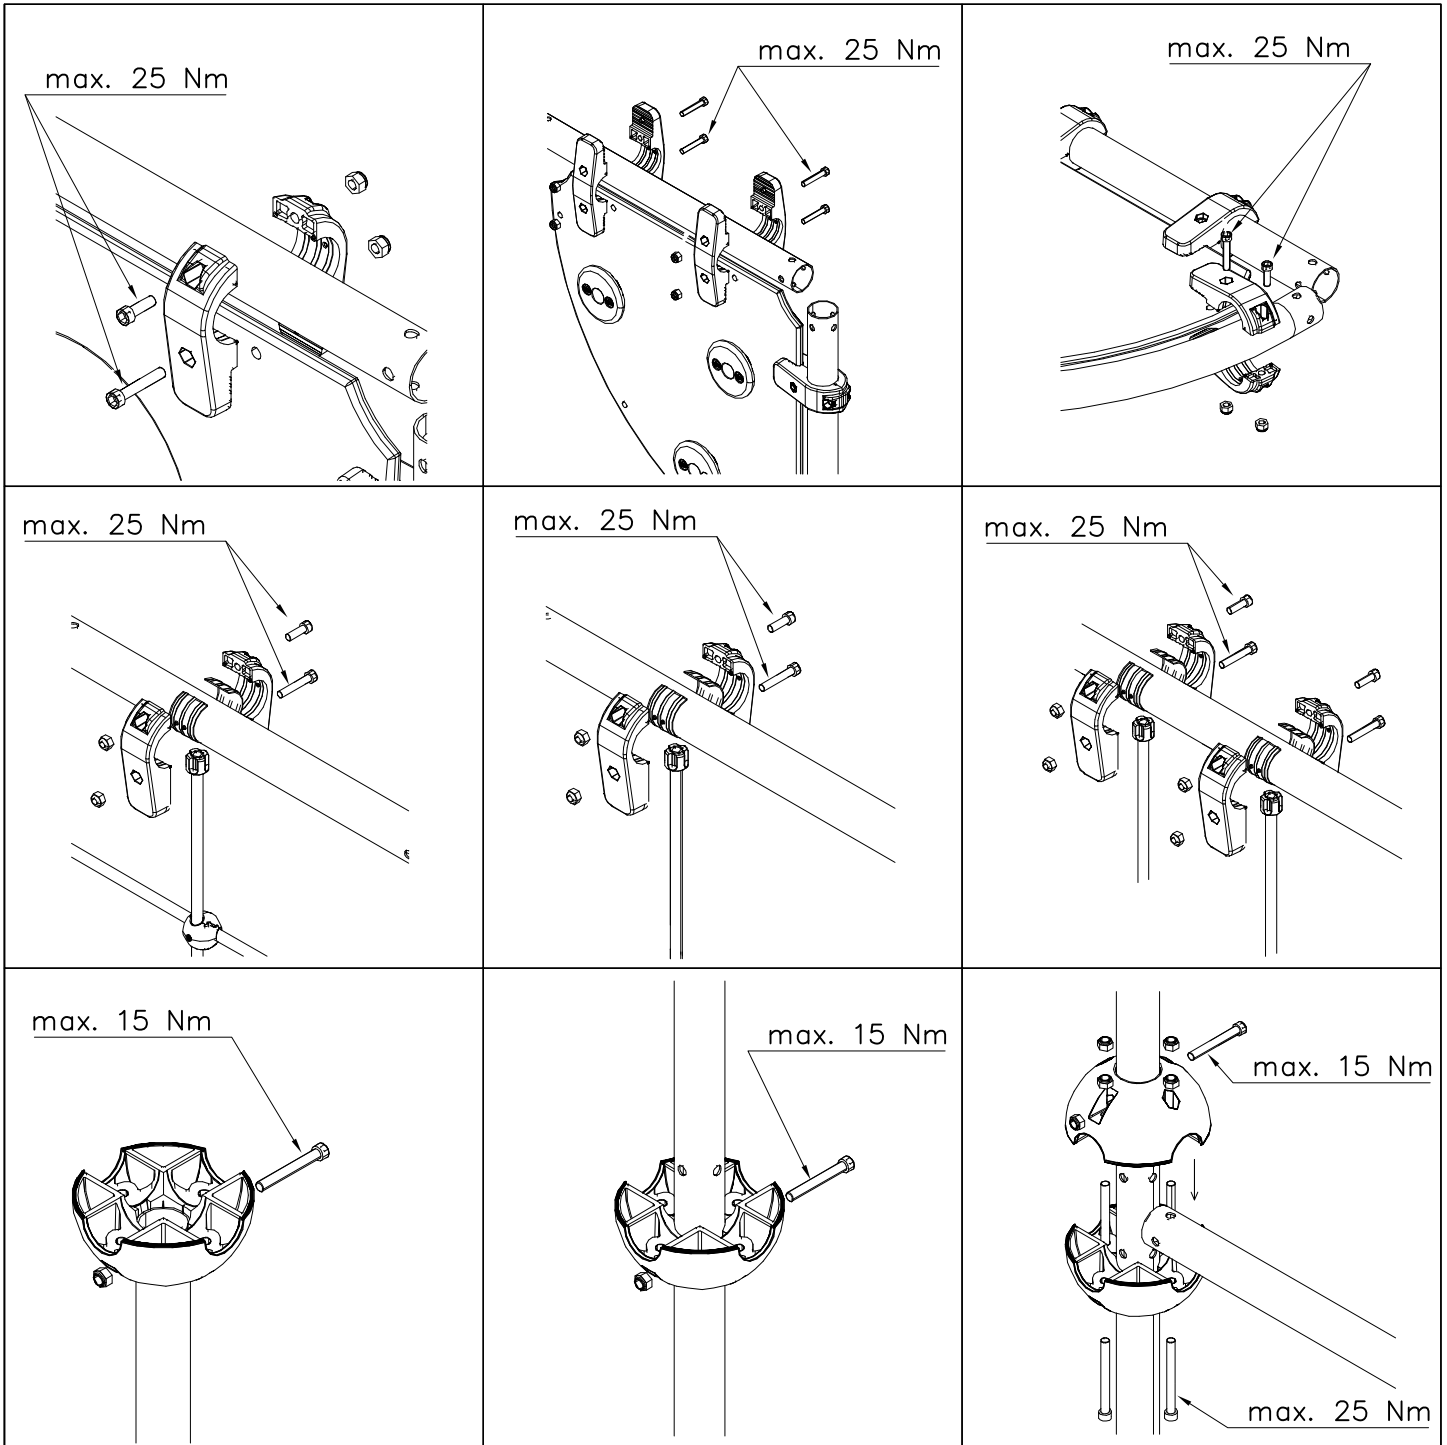

EN/AS Impact Area 37.8 m²
Grid size = 500 mm.

EN/AS Impact Area 37.8 m²
 Max falling height 1740 mm.
 Falling Space Area 37.8 m²

Security plugs are included only for selected products.

Hox!
Pultit on kiristettävä lopulliseen kireyteen, ennen turvapinnien asennusta.

Note!
Tighten bolts properly, before installing security plugs.

① 902094	PCS	② 909519	PCS
	1		1
Ø60x450		50x380x380	
③ 909637	PCS	④ 909638	PCS
	4		4
M10		Ø20/10,5	
⑤ 909639	PCS		PCS
	4		
M10x25			
	PCS		PCS
	PCS		PCS
	PCS		PCS