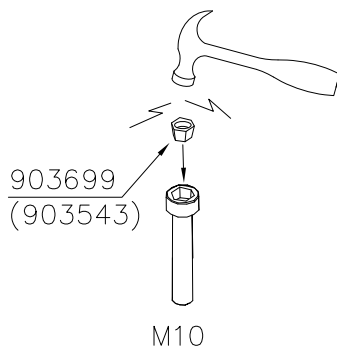

EN/AS Impact Area 37.8 m²
Grid size = 500 mm.

EN/AS Impact Area 37.8 m²
 Max falling height 1740 mm.
 Falling Space Area 37.8 m²

Security plugs are included only for selected products.

Hox!
Pultit on kiristettävä lopulliseen kireyteen, ennen turvapinnien asennusta.

Note!
Tighten bolts properly, before installing security plugs.

① 902094	PCS	② 909519	PCS
	1		1
Ø60x450		50x380x380	
③ 909637	PCS	④ 909638	PCS
	4		4
M10		Ø20/10,5	
⑤ 909639	PCS		PCS
	4		
M10x25			
	PCS		PCS
	PCS		PCS
	PCS		PCS