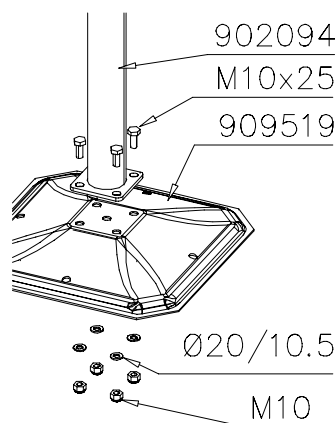

① 902094	PCS	② 909519	PCS
	1		1
Ø60x450		50x380x380	
③ 909637	PCS	④ 909638	PCS
	4		4
M10		Ø20/10,5	
⑤ 909639	PCS		PCS
	4		
M10x25			
	PCS		PCS
	PCS		PCS
	PCS		PCS

DET 2