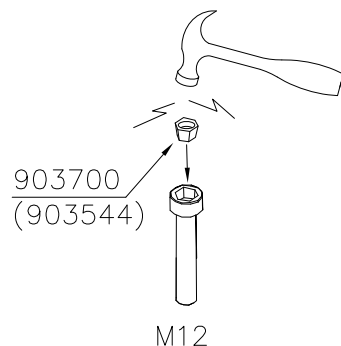

EN/AS Impact Area 37.8 m²
Grid size = 500 mm.

EN/AS Impact Area 37.8 m²
 Max falling height 1740 mm.
 Falling Space Area 37.8 m²

Security plugs are included only for selected products.

Hox!
Pultit on kiristettävä lopulliseen kireyteen, ennen turvapinnien asennusta.

Note!
Tighten bolts properly, before installing security plugs.

① 902094	PCS	② 909519	PCS
	1		1
Ø60x450		50x380x380	
③ 909637	PCS	④ 909638	PCS
	4		4
M10		Ø20/10,5	
⑤ 909639	PCS		PCS
	4		
M10x25			
	PCS		PCS
	PCS		PCS
	PCS		PCS