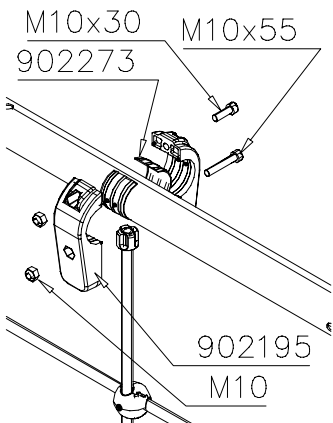

① 702290	PCS	② 902195	PCS
	1		16
		150*50*50	
③ 902232	PCS	④ 902233	PCS
	8		8
M10x55		M10x30	
⑤ 902273	PCS	⑥ 980161	PCS
	16		16
		M10	
	PCS		PCS
	PCS		PCS
	PCS		PCS

DET 1