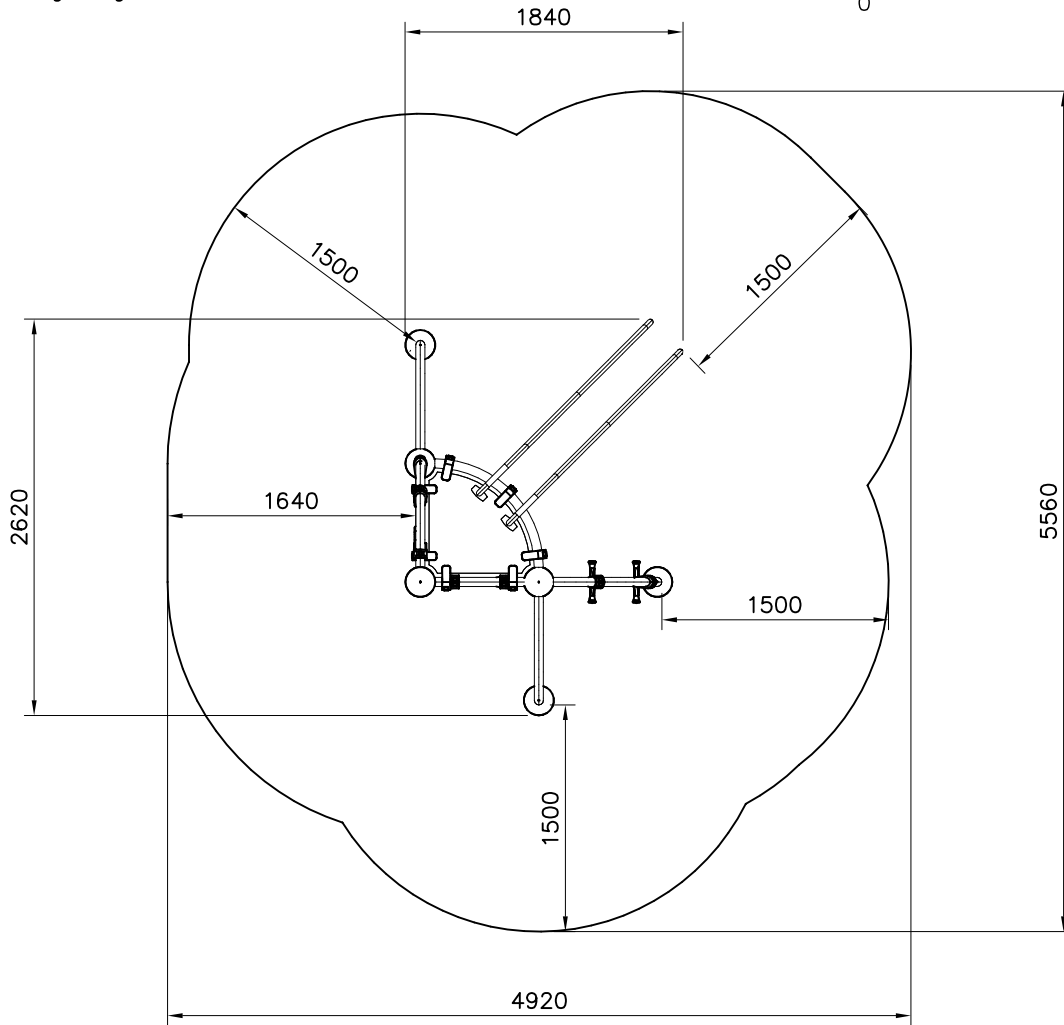

# **220110**

EN/ÅS Impact Area 21.7 m<sup>2</sup>  
Grid size = 500 mm.

EN/AS Impact Area 21.7 m<sup>2</sup>  
 Falling Space 21.7 m<sup>2</sup>  
 Max Falling Height 1740 mm

Hoi!  
Pultit on kiristettävä lopulliseen kireyteen,  
ennen turvapinnien asennusta.

### 2) Label sticker, aluminum plate and screws

- Attach the sticker to aluminum-plate as shown in the figure 1. Fasten the plate to the post preferably to height of 2 meters as shown in the figure 2.