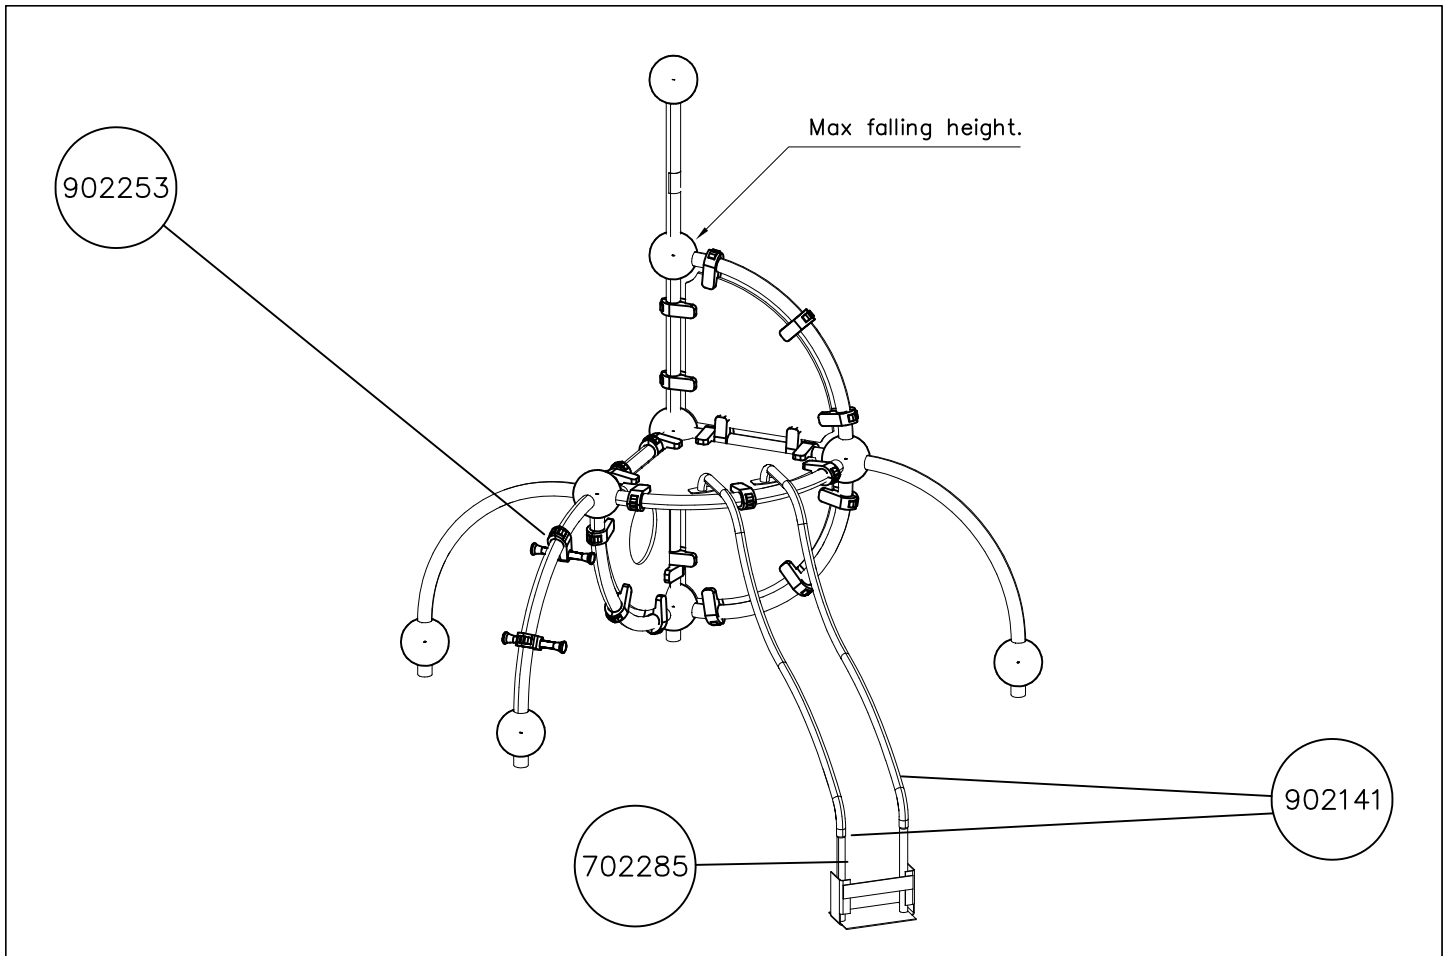

# **220110**

EN/ÅS Impact Area 21.7 m<sup>2</sup>  
Grid size = 500 mm.

EN/AS Impact Area 21.7 m<sup>2</sup>  
 Falling Space 21.7 m<sup>2</sup>  
 Max Falling Height 1740 mm

Hoi!  
Pultit on kiristettävä lopulliseen kireyteen,  
ennen turvapinnien asennusta.

### 2) Label sticker, aluminum plate and screws

- Attach the sticker to aluminum-plate as shown in the figure 1. Fasten the plate to the post preferably to height of 2 meters as shown in the figure 2.