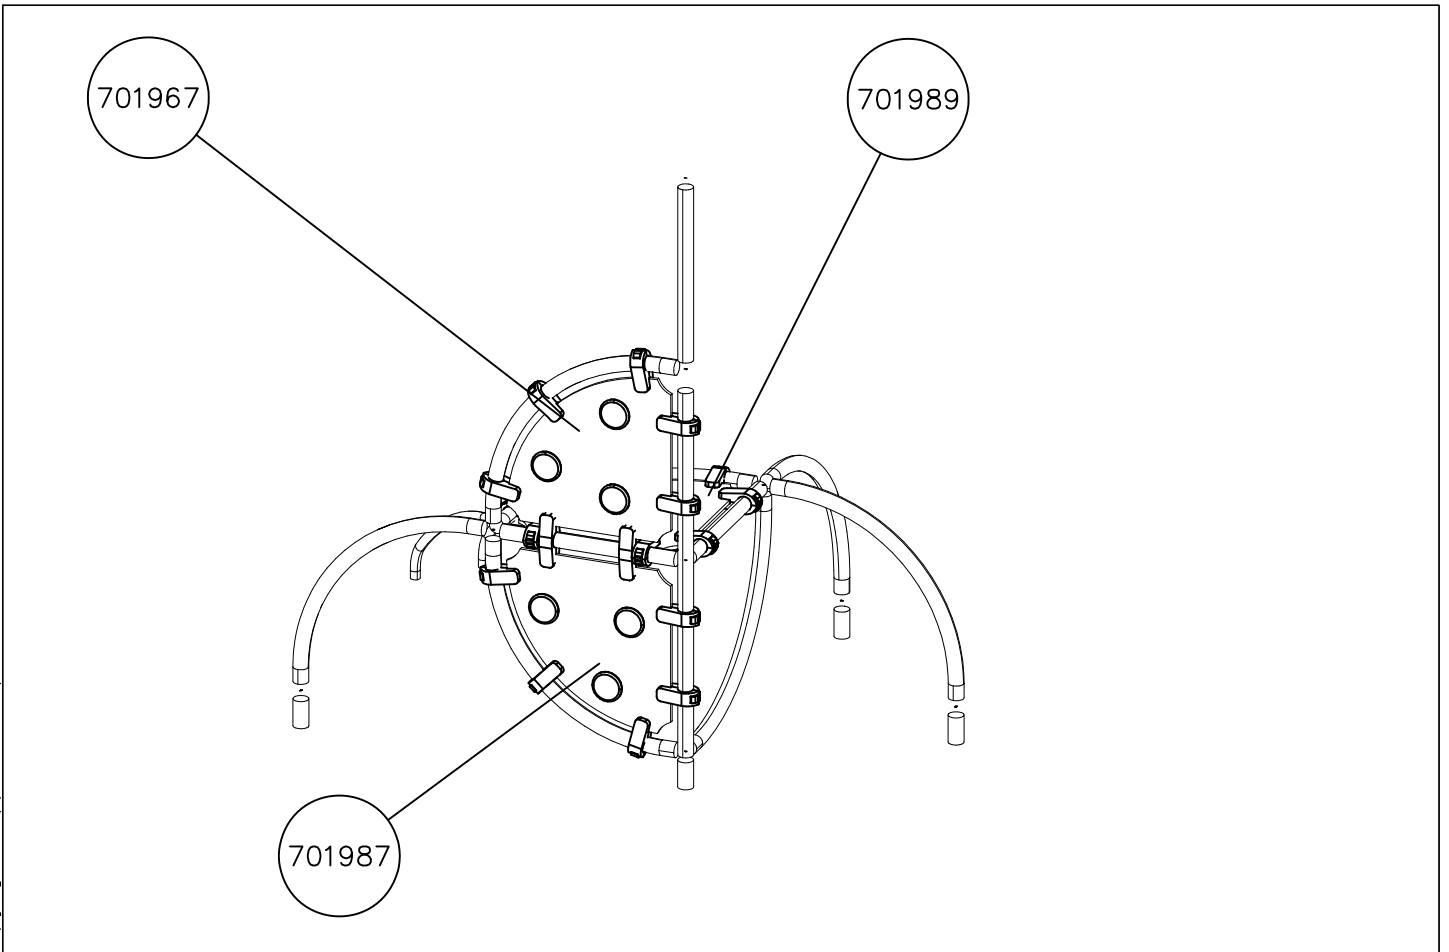

# **220110**

EN/ÅS Impact Area 21.7 m<sup>2</sup>  
Grid size = 500 mm.

EN/AS Impact Area 21.7 m<sup>2</sup>  
 Falling Space 21.7 m<sup>2</sup>  
 Max Falling Height 1740 mm

Hoi!  
Pultit on kiristettävä lopulliseen kireyteen,  
ennen turvapinnien asennusta.

### 2) Label sticker, aluminum plate and screws

- Attach the sticker to aluminum-plate as shown in the figure 1. Fasten the plate to the post preferably to height of 2 meters as shown in the figure 2.