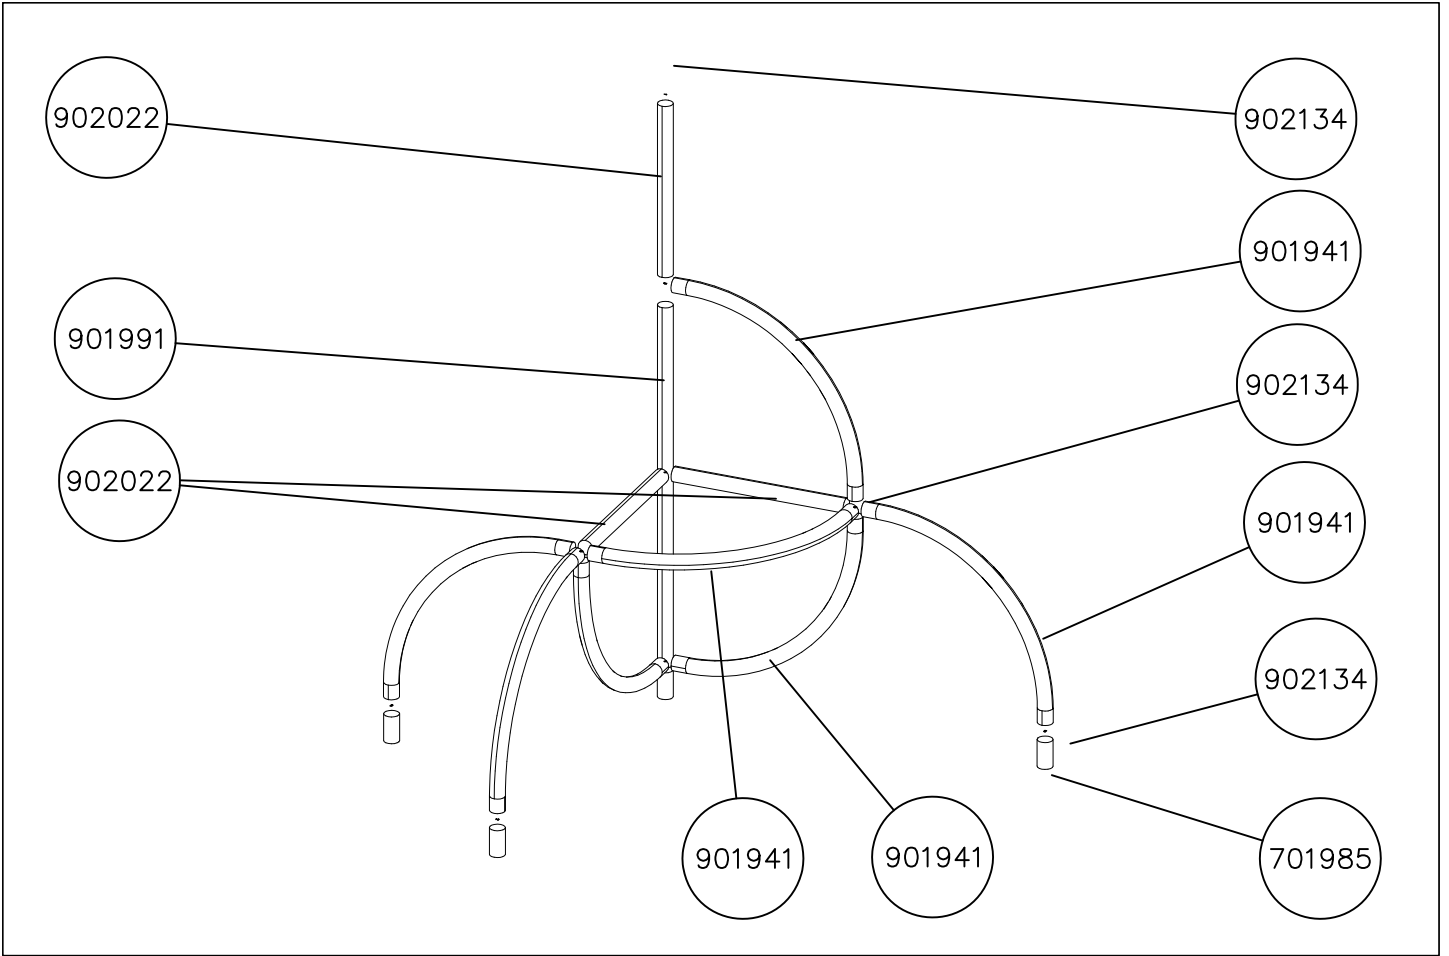

# **220110**

EN/ÅS Impact Area 21.7 m<sup>2</sup>  
Grid size = 500 mm.

EN/AS Impact Area 21.7 m<sup>2</sup>  
 Falling Space 21.7 m<sup>2</sup>  
 Max Falling Height 1740 mm

Hoi!  
Pultit on kiristettävä lopulliseen kireyteen,  
ennen turvapinnien asennusta.

### 2) Label sticker, aluminum plate and screws

- Attach the sticker to aluminum-plate as shown in the figure 1. Fasten the plate to the post preferably to height of 2 meters as shown in the figure 2.