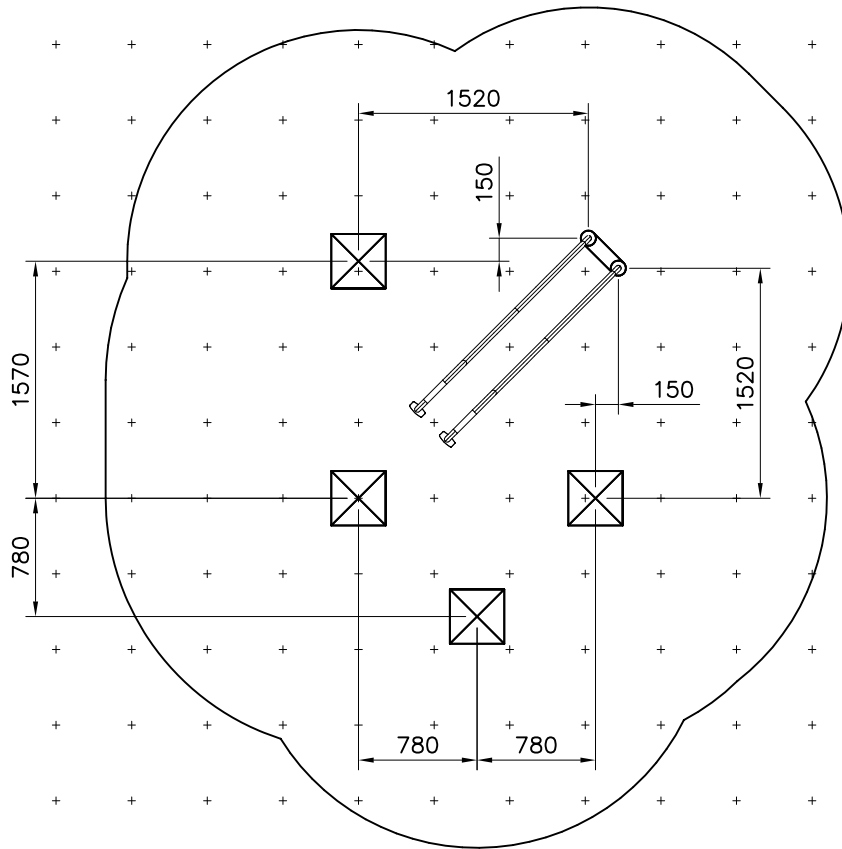

# **220110**

EN/ÅS Impact Area 21.7 m<sup>2</sup>  
Grid size = 500 mm.

EN/AS Impact Area 21.7 m<sup>2</sup>  
 Falling Space 21.7 m<sup>2</sup>  
 Max Falling Height 1740 mm

Hoi!  
Pultit on kiristettävä lopulliseen kireyteen,  
ennen turvapinnien asennusta.

### 2) Label sticker, aluminum plate and screws

- Attach the sticker to aluminum-plate as shown in the figure 1. Fasten the plate to the post preferably to height of 2 meters as shown in the figure 2.