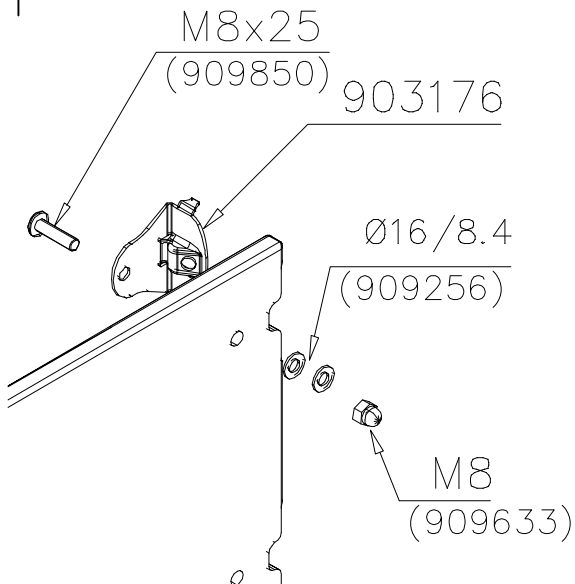

GAME WALL OPTIONS

706766	706772	706308	707453
640x702	640x702	640x702	640x702
707209	705705	707433	707386
640x702	640x702	640x702	640x702
709403	709358	709405	
640x702	640x702	420x702	

DET 1