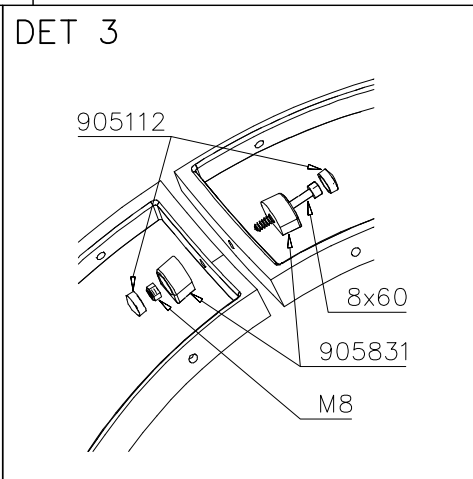

○ 707918	PCS 4	○ 707599	PCS 1
20x275x640		21x1100x1550	
○ 905821	PCS 4	○ 905829	PCS 4
GRAY		STRAIGHT CLE