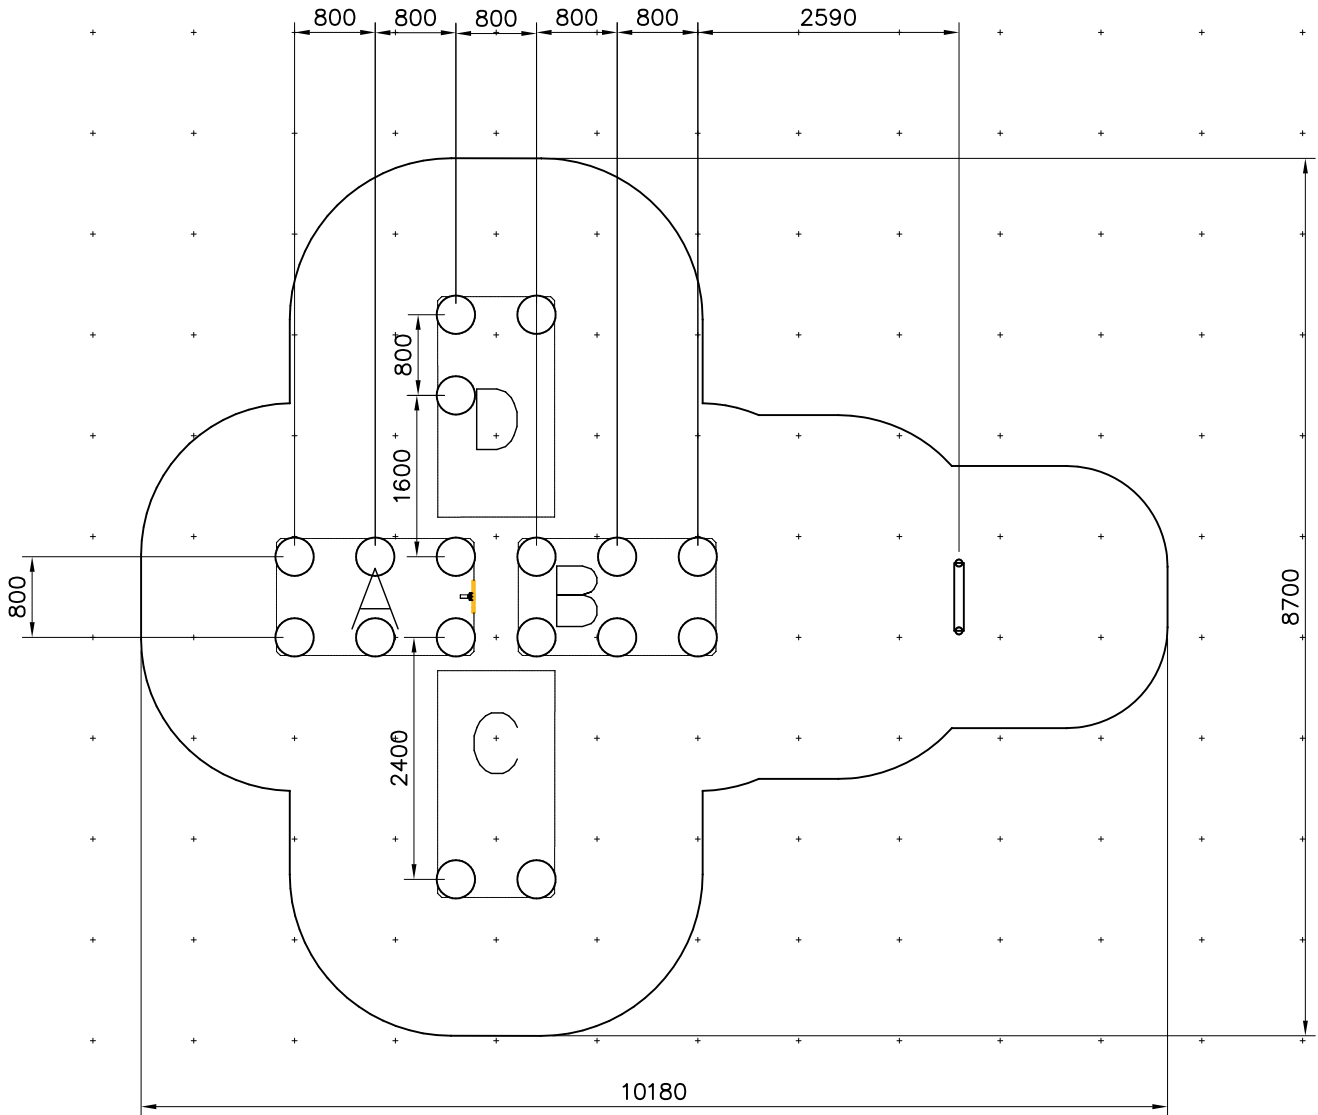

707764	PCS 2		707869-607	PCS 1		15x1190x1696	707918-706	PCS 4		20x275x640	900240	PCS 12		Ø8x70	901868	PCS 3		Ø34x598	901879	PCS 2			
902487	PCS 2		65x65	903093	PCS 102		8x90	905138	PCS 10		GRAY	905196	PCS 10		GRAY	905821	PCS 2		149x516x616	905829	PCS 2		149x516x616
907694-216	PCS 3		L 704	909506	PCS 8		Ø3.5x13	909511	PCS 17		90x90x650	909519	PCS 17		50x380x380	980107	PCS 10		Ø6x60	980131	PCS 40		Ø6x60
	PCS			PCS				PCS				PCS		PCS		PCS		PCS		PCS		PCS	
	PCS			PCS				PCS				PCS		PCS		PCS		PCS		PCS		PCS	
	PCS			PCS				PCS				PCS		PCS		PCS		PCS		PCS		PCS	
	PCS			PCS				PCS				PCS		PCS		PCS		PCS		PCS		PCS	

EN/AS Impact Area 51.9 m²

Grid size = 1000 mm

1:75

- EN/AS Impact Area 51.9 m²
- - - Falling Space 51.9 m²
- Max Falling Height 1650 mm

<p>DET 1</p> 	<p>DET 2</p> 	<p>DET 3</p> 	<p>DET 4</p> 
<p>DET 5</p> 	<p>DET 6</p> 	<p>DET 7</p> 	