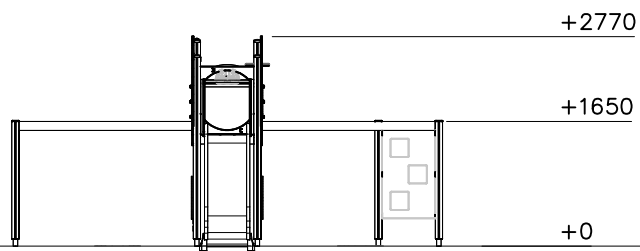

707764	PCS 2		707869-607	PCS 1		15x1190x1696	707918-706	PCS 4		20x275x640	900240	PCS 12		Ø8x70	901868	PCS 3		Ø34x598	901879	PCS 2			
902487	PCS 2		65x65	903093	PCS 102		8x90	905138	PCS 10		GRAY	905196	PCS 10		GRAY	905821	PCS 2		149x516x616	905829	PCS 2		149x516x616
907694-216	PCS 3		L 704	909506	PCS 8		Ø3.5x13	909511	PCS 17		90x90x650	909519	PCS 17		50x380x380	980107	PCS 10		Ø6x60	980131	PCS 40		Ø6x60
	PCS			PCS				PCS				PCS		PCS		PCS		PCS		PCS		PCS	
	PCS			PCS				PCS				PCS		PCS		PCS		PCS		PCS		PCS	
	PCS			PCS				PCS				PCS		PCS		PCS		PCS		PCS		PCS	
	PCS			PCS				PCS				PCS		PCS		PCS		PCS		PCS		PCS	

EN/AS Impact Area 51.9 m²

Grid size = 1000 mm

1:75

- EN/AS Impact Area 51.9 m²
- - - Falling Space 51.9 m²
- Max Falling Height 1650 mm

<p>DET 1</p> 	<p>DET 2</p> 	<p>DET 3</p> 	<p>DET 4</p> 
<p>DET 5</p> 	<p>DET 6</p> 	<p>DET 7</p> 	