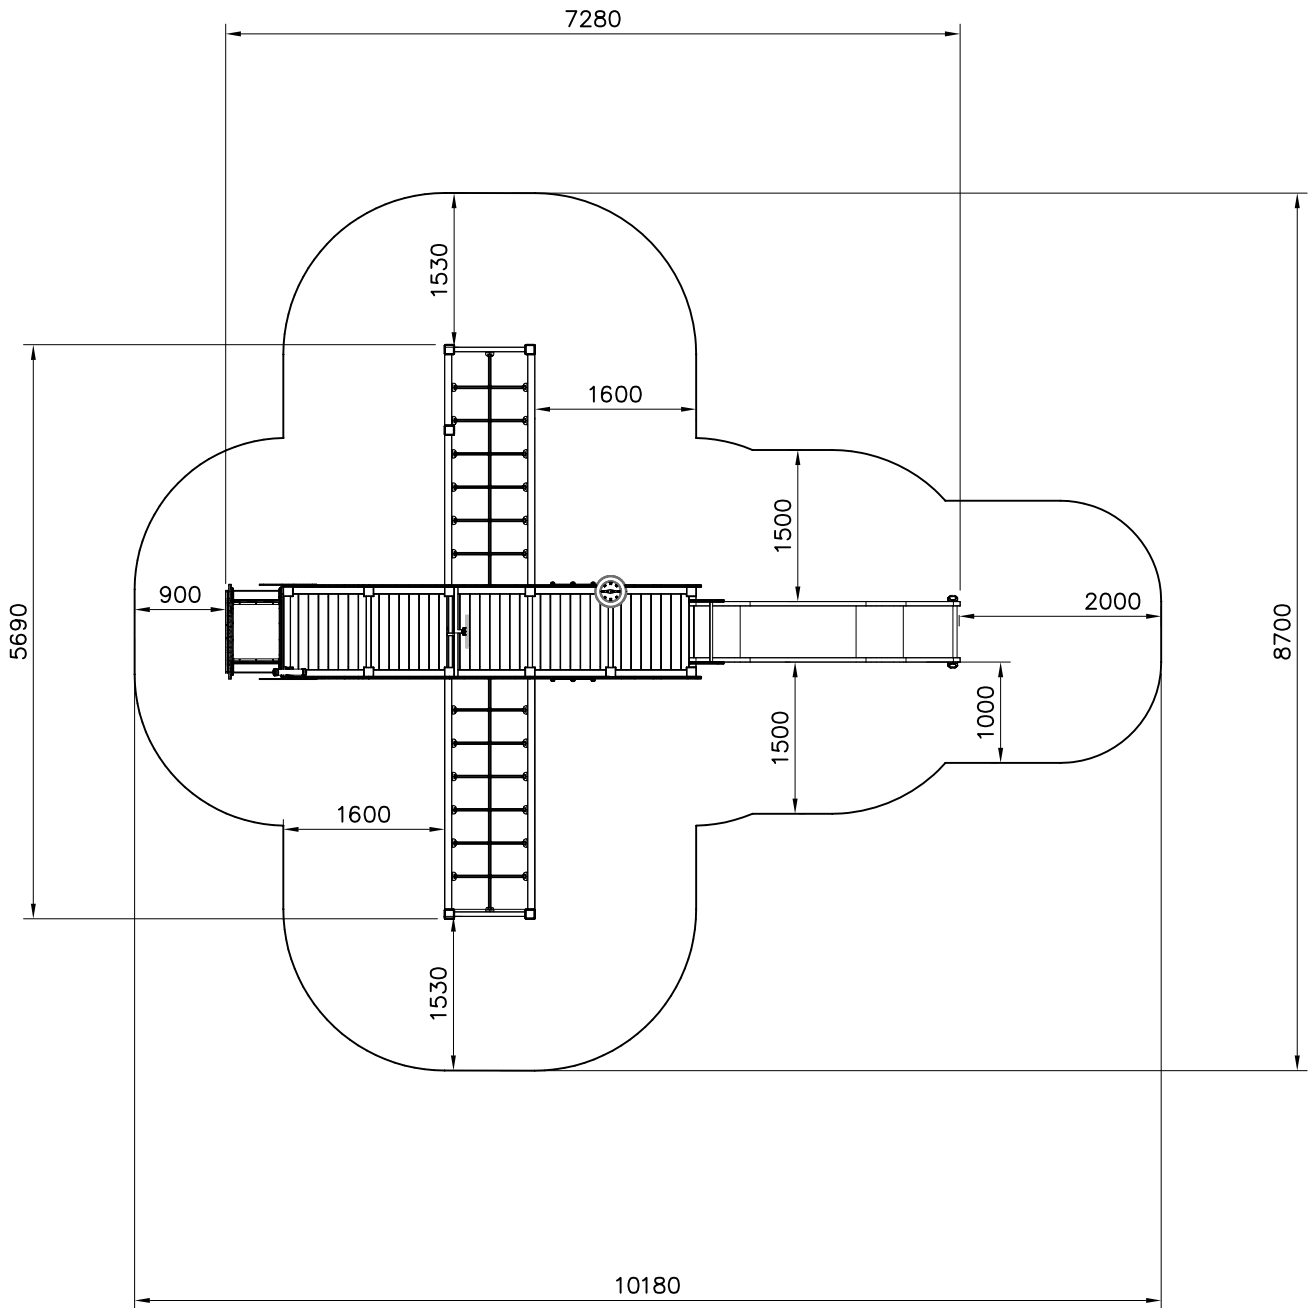

707764	PCS 2		707869-607	PCS 1		15x1190x1696	707918-706	PCS 4		20x275x640	900240	PCS 12		Ø8x70	901868	PCS 3		Ø34x598	901879	PCS 2			
902487	PCS 2		65x65	903093	PCS 102		8x90	905138	PCS 10		GRAY	905196	PCS 10		GRAY	905821	PCS 2		149x516x616	905829	PCS 2		149x516x616
907694-216	PCS 3		L 704	909506	PCS 8		Ø3.5x13	909511	PCS 17		90x90x650	909519	PCS 17		50x380x380	980107	PCS 10		Ø6x60	980131	PCS 40		Ø6x60
	PCS			PCS				PCS				PCS		PCS		PCS		PCS		PCS		PCS	
	PCS			PCS				PCS				PCS		PCS		PCS		PCS		PCS		PCS	
	PCS			PCS				PCS				PCS		PCS		PCS		PCS		PCS		PCS	
	PCS			PCS				PCS				PCS		PCS		PCS		PCS		PCS		PCS	

EN/AS Impact Area 51.9 m²

Grid size = 1000 mm

1:75

- EN/AS Impact Area 51.9 m²
- - - Falling Space 51.9 m²
- Max Falling Height 1650 mm

<p>DET 1</p> 	<p>DET 2</p> 	<p>DET 3</p> 	<p>DET 4</p> 
<p>DET 5</p> 	<p>DET 6</p> 	<p>DET 7</p> 	