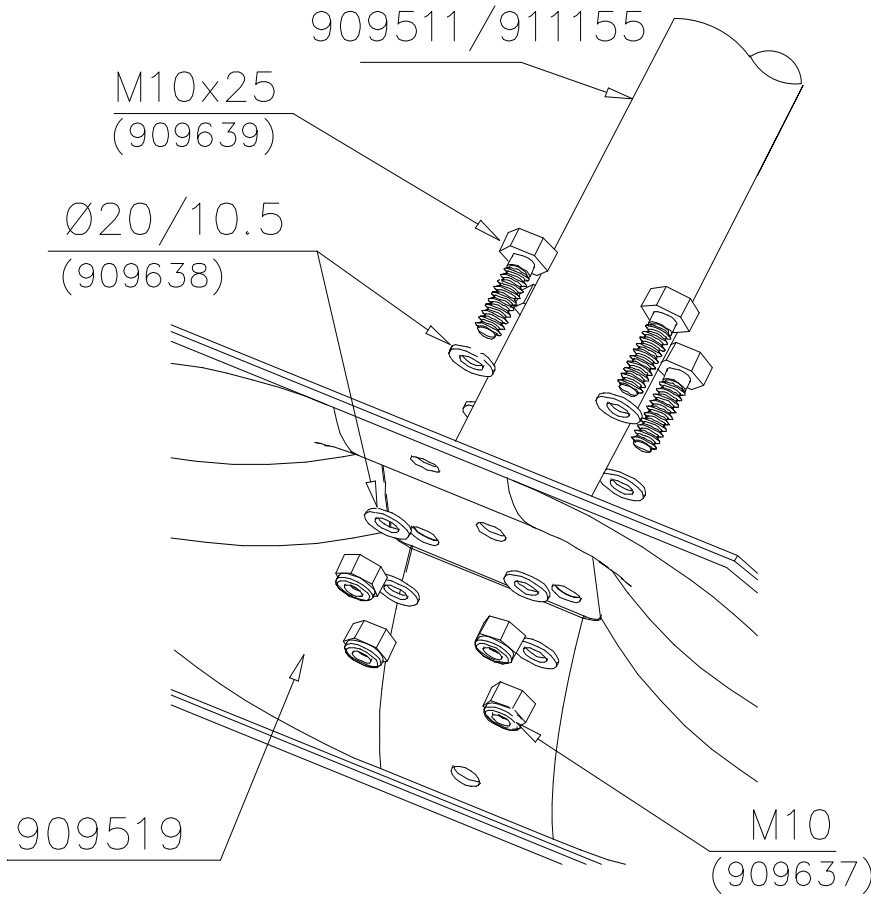

LAPPSET® DEEP FOUNDATION

FOOT

DATE: 15.5.2018

1(1)

①	909511	PCS	②	909519	PCS
		1			1
	90x90x650			50x380x380	

③	909637	PCS	④	909638	PCS
		4			8
	M10			Ø20/10.5	

⑤	909639	PCS	⑥	905104	PCS
		4			4
	M10x25			M10	

OPTION FOOT

①	911155	PCS			PCS
		1			
	90x90x650