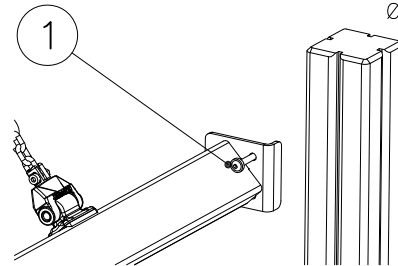

NOTE:
Pre-Drill hole
for screw
Ø5 √50

DET 2

NOTE:
Pre-Drill hole
for screw
Ø5 √50

DET 3