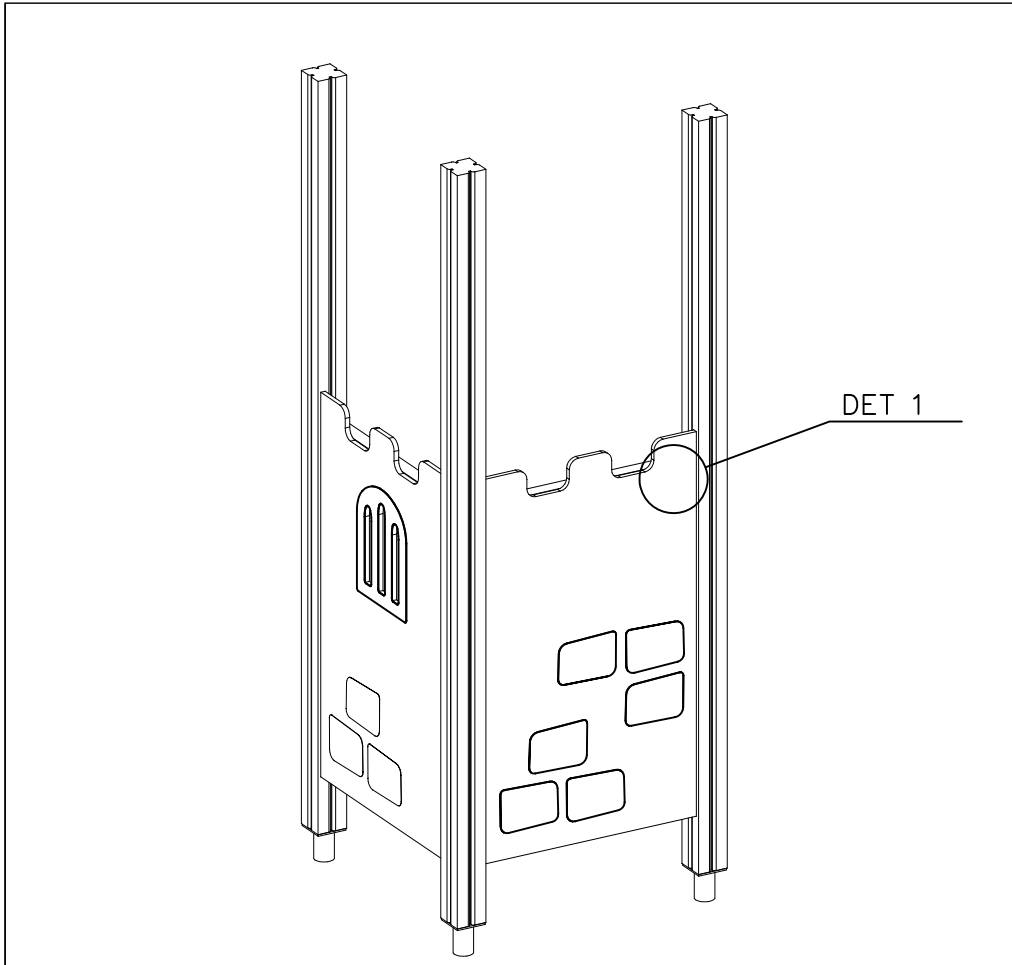

① 980128	PCS		PCS
	6		
Ø7x40			
	PCS		PCS
	PCS		PCS