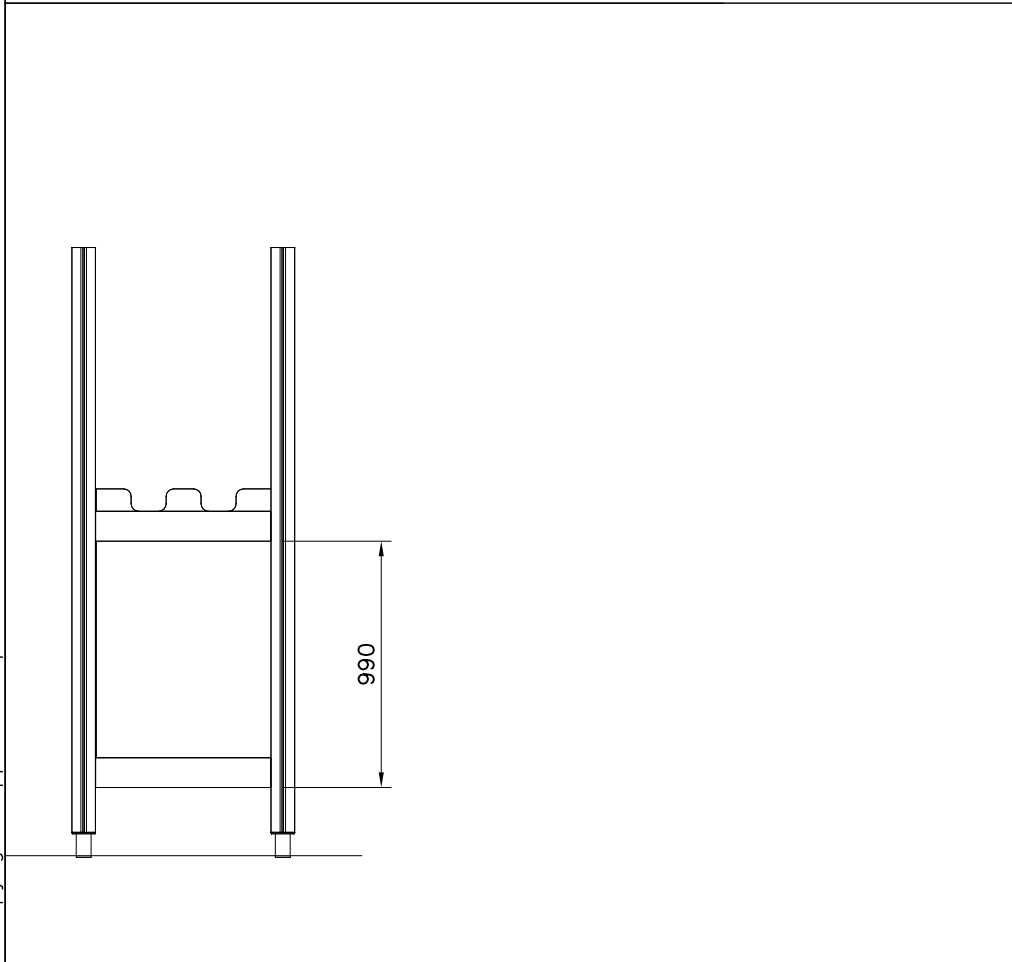

COLOR OPTIONS	
-605	DARK GRAY
-606	LIGHT GRAY
-607	RED
-608	BLUE
-610	YELLOW
-611	LIME
-609	GREEN
-612	FUXIA