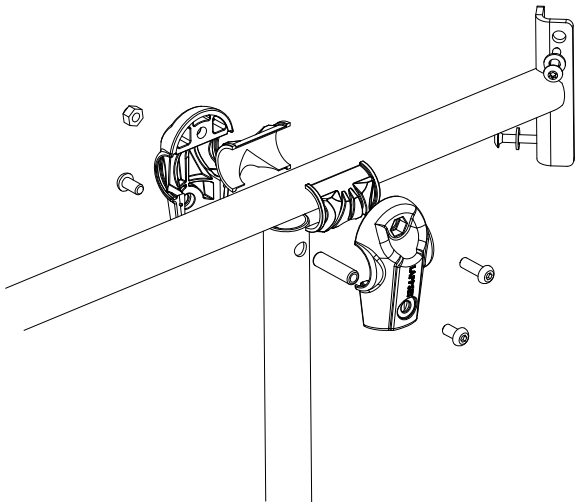

OPTION 2. Wall on either side (move vertical bar 70mm)

DET 1

DET 2

LAPPSET® FASTENER KIT

707652

DATE: 23.3.2016

2(4)

DET 1