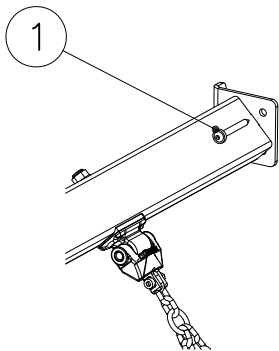

OPTION 2. Wall on either side (move vertical bar 70mm)

DET 1

DET 2

LAPPSET® FASTENER KIT

707652

DATE: 23.3.2016

2(4)

DET 1

NOTE:
Pre-Drill hole
for screw
Ø5 √50

DET 2

NOTE:
Pre-Drill hole
for screw
Ø5 √50

DET 3

DET 4

DET 5

DET 6

DEEP FOUNDATION