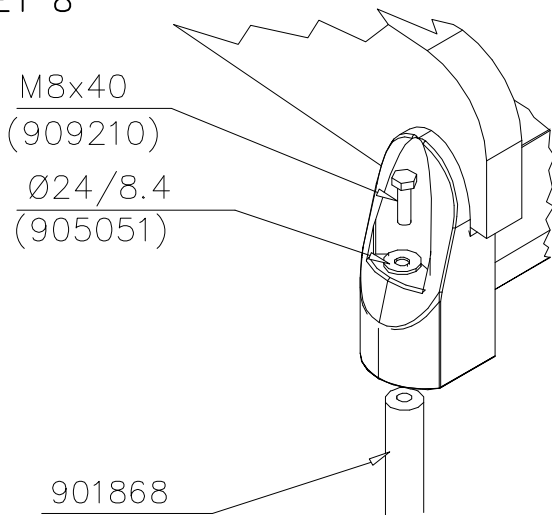

DATE: 21.9.2016

4(5)

○ 707133	PCS	○ 901868	PCS	○ 901879	PCS	⑦ 909210	PCS	⑧ 905051	PCS	⑨ 980128	PCS
	1		2		2		4		4		6
10x80x745		Ø30x598				M8x40		Ø24/8.4		Ø7x40	

LAPPSET

DEEP FOUNDATION

DATE: 21.9.2016

5(5)

DET 7

Insert sheet metal IN to the plastic cover.

DET 8

DET 9

① 903176	PCS	② 909850	PCS
	4		4
		M8x25	
③ 909256	PCS	④ 909633	PCS
	8		4
Ø16/8.4x1.6		M8	
⑤ 980123	PCS		PCS
	4		
Ø7x60			

*Note:

No gaps between:
8–25mm
89–230mm