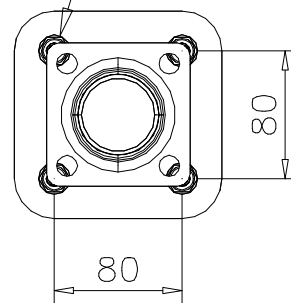

NOTE:
Pre-Drill hole
for screw
Ø5 √50

DET 2

NOTE:
Pre-Drill hole
for screw
Ø5 √50

DET 3

DET 4

DET 5

DET 6

DEEP FOUNDATION

CONCRETE: 300x1400x1800

DEEP FOUNDATION

CONCRETE: 300x1400x1800

DEEP FOUNDATION

CONCRETE: 300x1400x1800

SURFACE FOUNDATION

SURFACE FOUNDATION

Pre-drill hole
Ø10 ↓ 90 (x4)