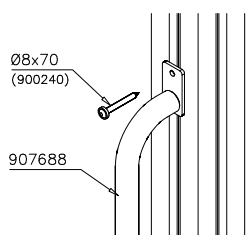

LAPPSET® FASTENER KIT

707652

DATE: 23.3.2016

2(4)

DET 1

NOTE:
Pre-Drill hole
for screw
Ø5 √50

DET 2

NOTE:
Pre-Drill hole
for screw
Ø5 √50

DET 3

DET 4

DET 5

DET 6