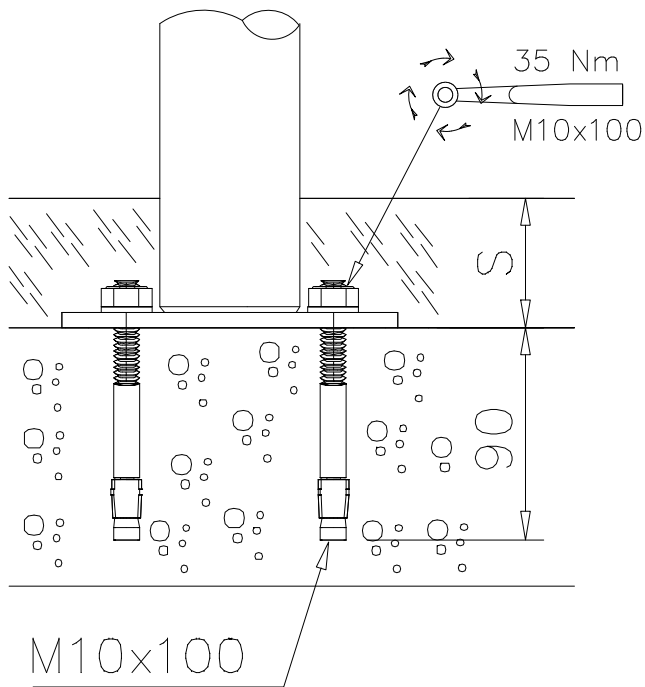

NOTE:
Pre-Drill hole
for screw
Ø5 √50

DET 2

NOTE:
Pre-Drill hole
for screw
Ø5 √50

DET 3

DET 4

DET 5

DET 6

DEEP FOUNDATION

CONCRETE: 300x1400x1800

DEEP FOUNDATION

CONCRETE: 300x1400x1800

DEEP FOUNDATION

CONCRETE: 300x1400x1800

SURFACE FOUNDATION

SURFACE FOUNDATION

Pre-drill hole
Ø10 ↓ 90 (x4)