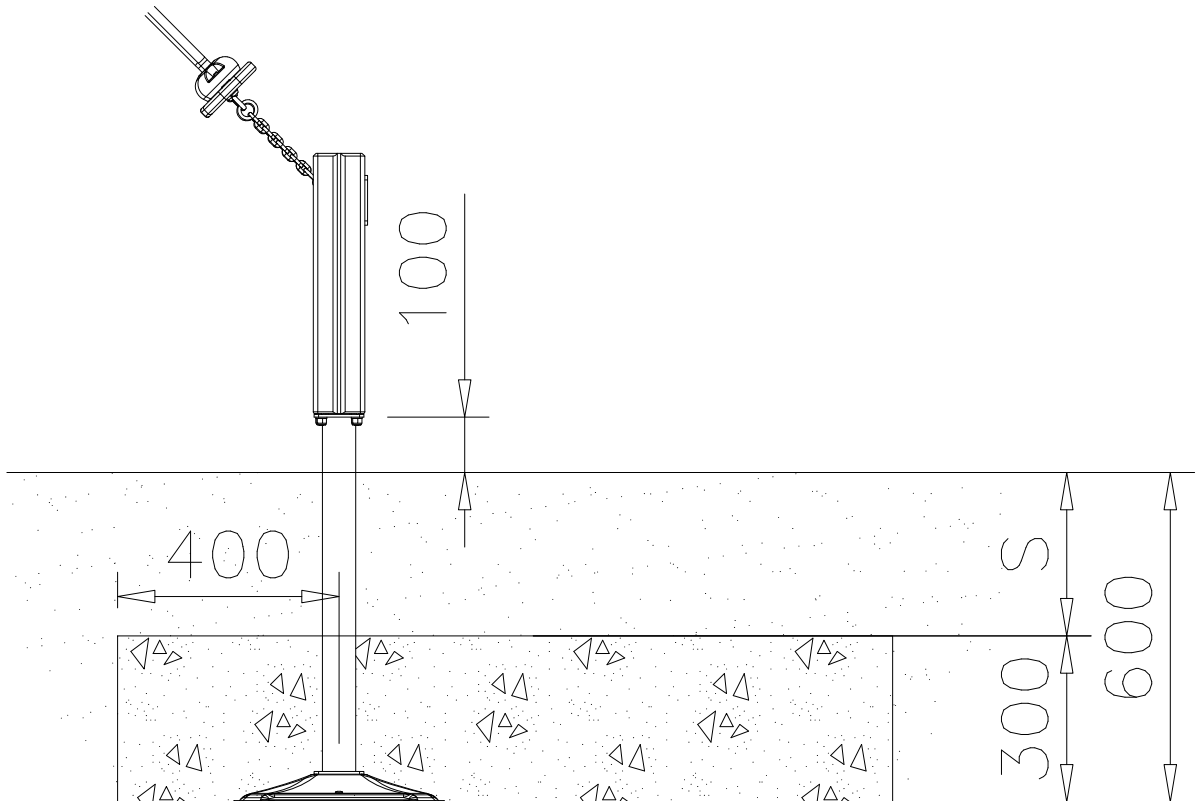

NOTE:
Pre-Drill hole
for screw
Ø5 √50

DET 2

NOTE:
Pre-Drill hole
for screw
Ø5 √50

DET 3

DET 4

DET 5

DET 6

DEEP FOUNDATION