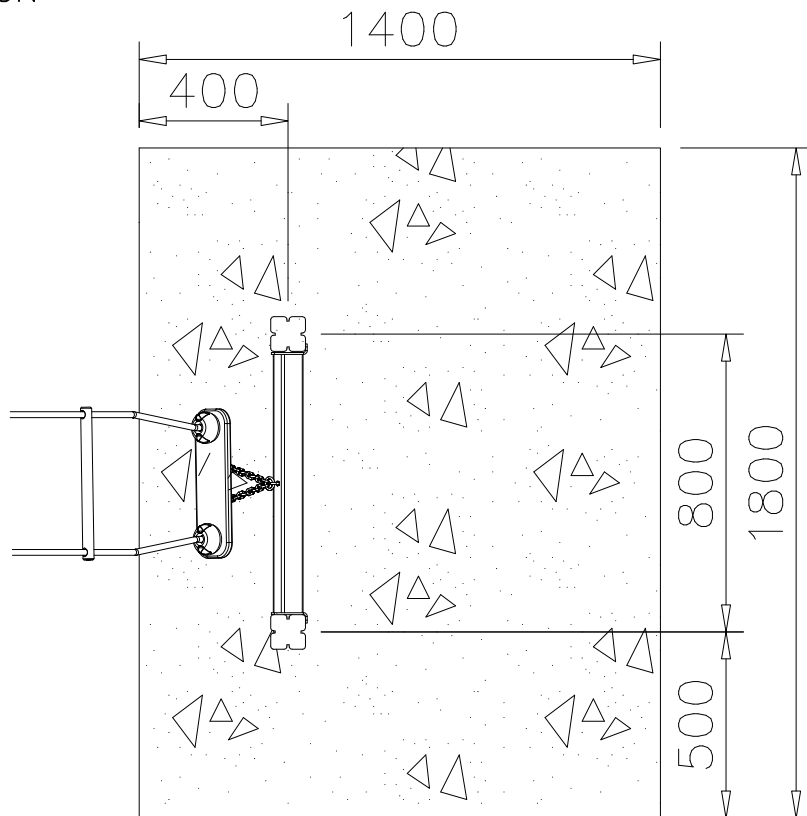

	<p>Ø7x40 901879</p> <p>Hox! Slide sheet gap Liukupeltti rako.</p>	<p>M12x40 Ø24/13</p>

—— EN/AS Impact Area 66.7 m²
- - - - Falling Space 69.2 m²
Max Falling Height 2900 mm

1:50

A

B

C

D

1:50

NOTE:
Pre-Drill hole
for screw
Ø5 √50

DET 2

NOTE:
Pre-Drill hole
for screw
Ø5 √50

DET 3

DET 4

DET 5

DET 6

DEEP FOUNDATION

CONCRETE: 300x1400x1800

DEEP FOUNDATION

CONCRETE: 300x1400x1800

DEEP FOUNDATION

CONCRETE: 300x1400x1800

SURFACE FOUNDATION

SURFACE FOUNDATION

Pre-drill hole
Ø10 ↓ 90 (x4)