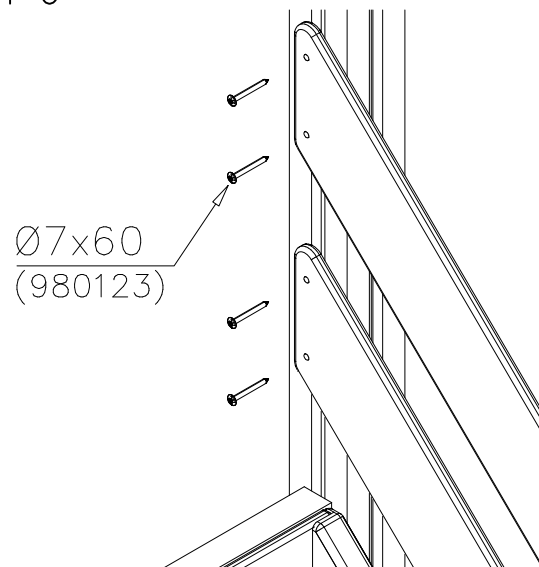

DET 3

DET 4

DET 5

DET 6

STAIRS OPTIONS +870

707191		707191-602 DARK BROWN 707191-603 LIGHT BROWN 707191-604 LIGHT GRAY	
--------	---	--	--

RAILING OPTIONS

RAILS 707146		707146-701 BLUE 707146-702 YELLOW 707146-703 LIME 707146-704 DARK GRAY 707146-705 LIGHT GRAY 707146-706 RED	707146-707 GREEN 707146-708 FUXIA
-----------------	---	--	--------------------------------------