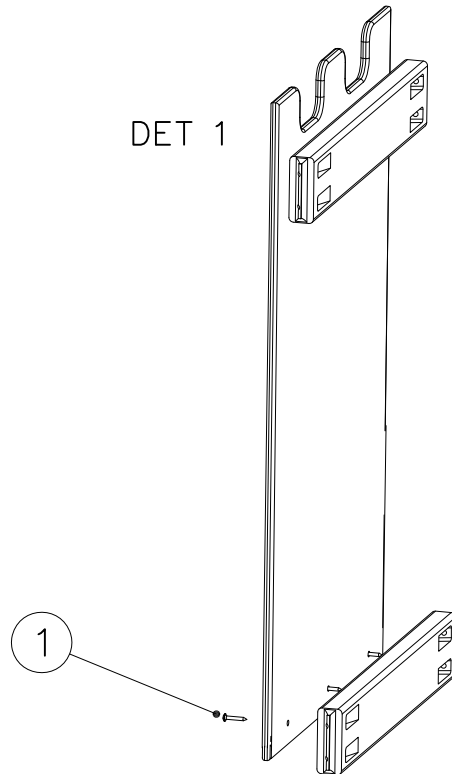

WALL OPTIONS

707462

1200x702

707463

1200x702

DET 1