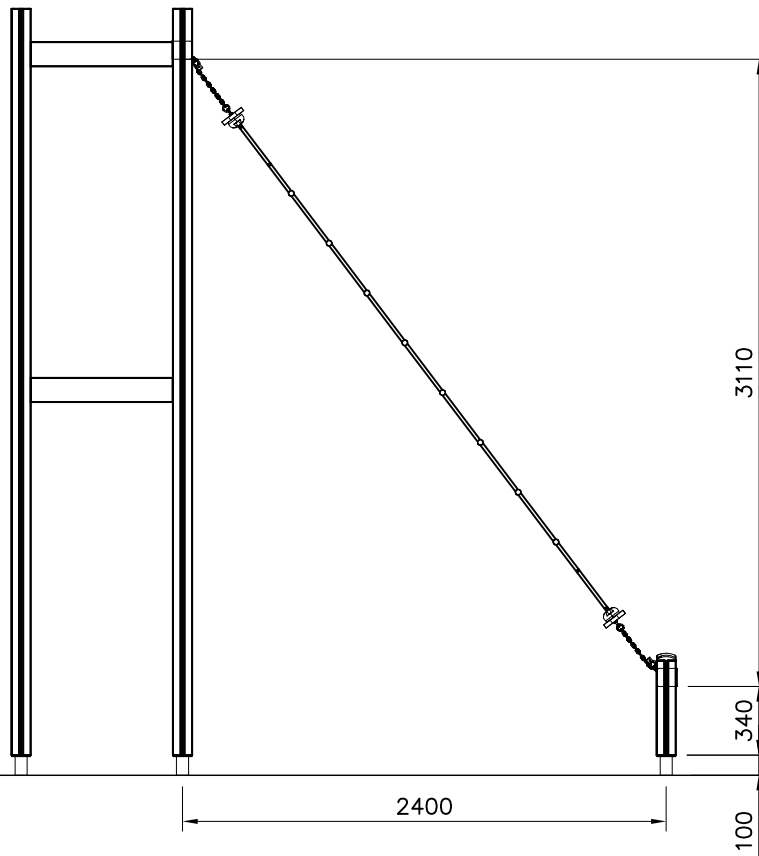

OPTION 2. Wall on either side (move vertical bar 70mm)

DET 1

DET 2

LAPPSET® FASTENER KIT

707652

DATE: 23.3.2016

2(4)

DET 1