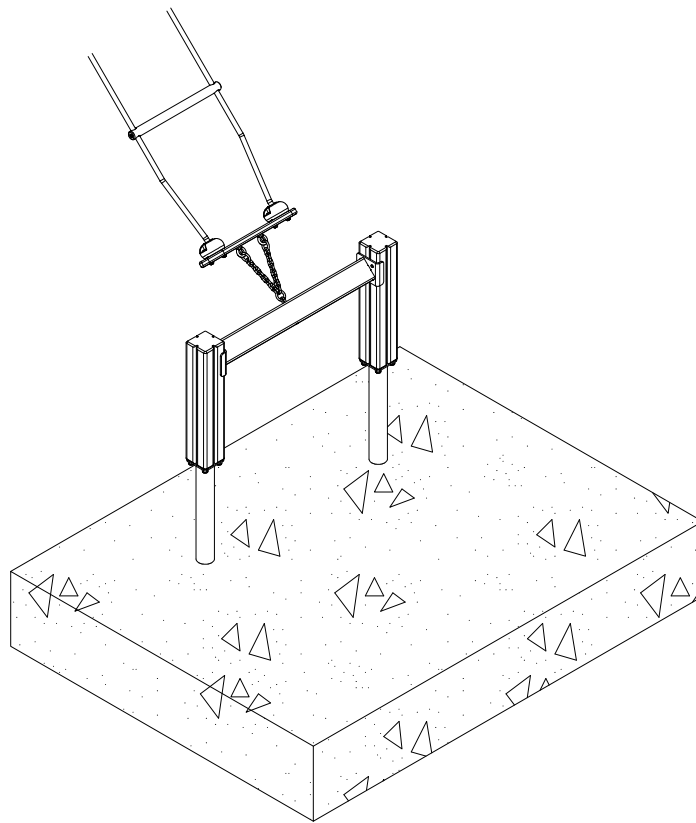

NOTE:
Pre-Drill hole
for screw
Ø5 √50

DET 2

NOTE:
Pre-Drill hole
for screw
Ø5 √50

DET 3

DET 4

DET 5

DET 6

DEEP FOUNDATION

CONCRETE: 300x1400x1800

DEEP FOUNDATION

CONCRETE: 300x1400x1800

DEEP FOUNDATION

CONCRETE: 300x1400x1800

SURFACE FOUNDATION

SURFACE FOUNDATION

Pre-drill hole
Ø10 ↓ 90 (x4)