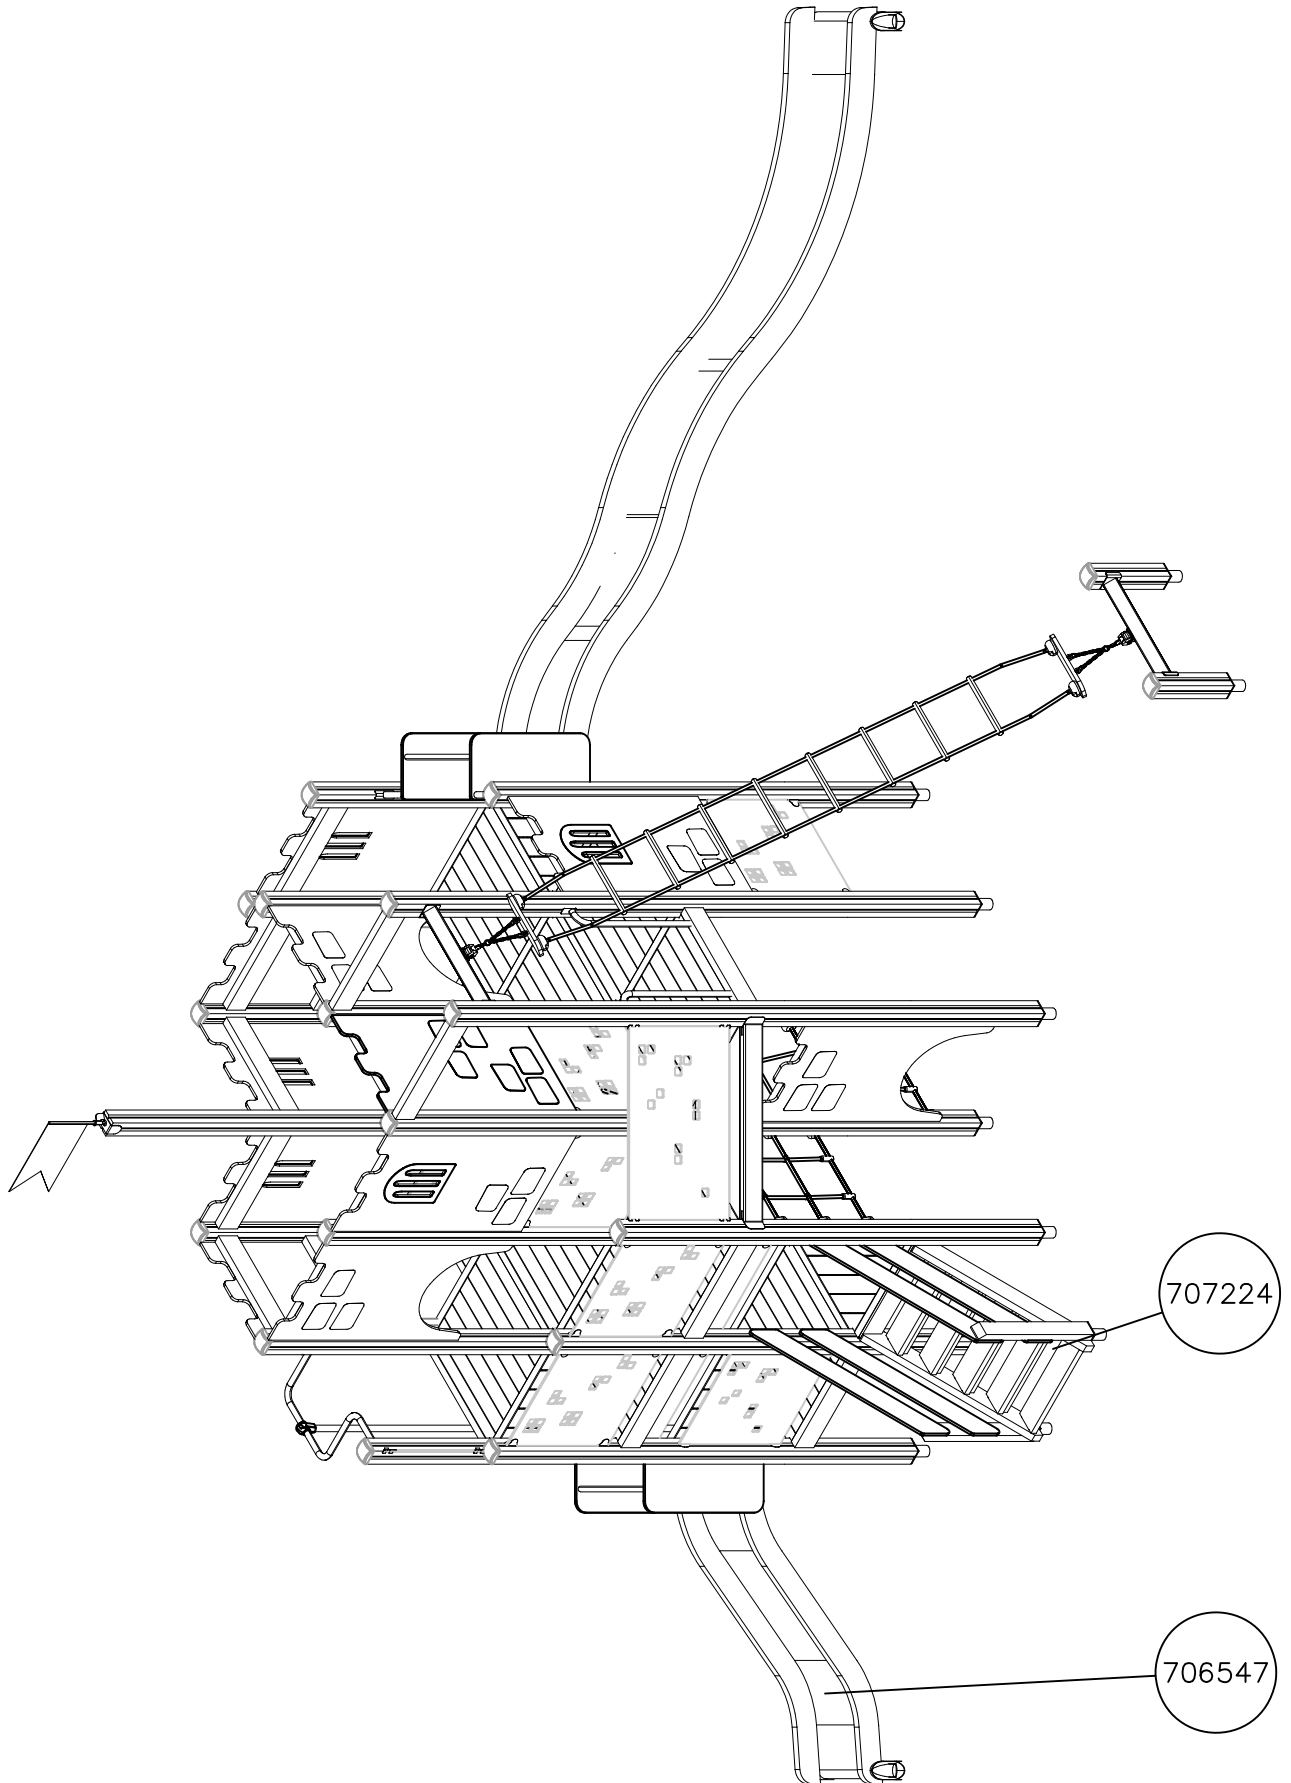

1:50

DATE: 26.5.2020

1:50

LAPPSET® DEEP FOUNDATION

FOOT

DATE: 15.5.2018

1(1)

①	909511	PCS	②	909519	PCS
		1			1
	90x90x650			50x380x380	