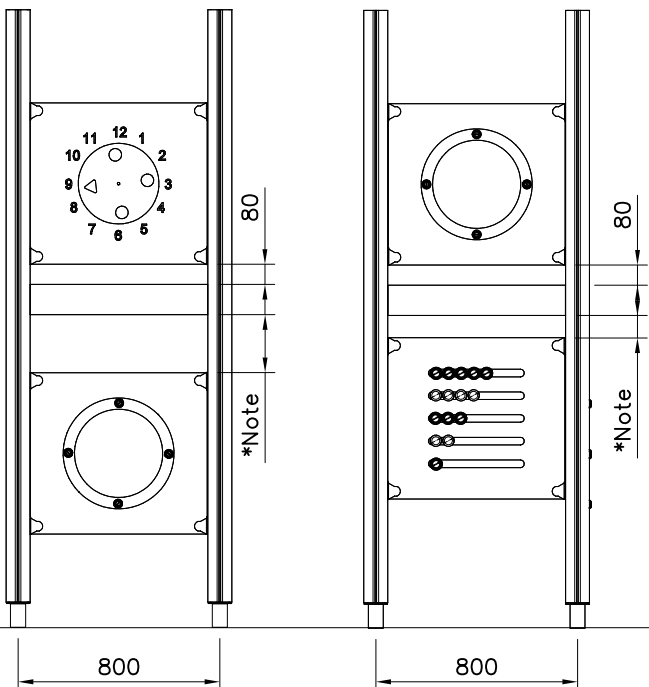

① 903176	PCS	② 909850	PCS
	4		4
		M8x25	
③ 909256	PCS	④ 909633	PCS
	8		4
Ø16/8.4x1.6		M8	
⑤ 980123	PCS		PCS
	4		
Ø7x60			

*Note:

No gaps between:
8–25mm
89–230mm

COLOR OPTIONS

- -701 BLUE
- -702 YELLOW
- -703 LIME
- -704 DARK GRAY
- -705 LIGHT GRAY
- -706 RED
- -707 GREEN
- -708 FUXIA