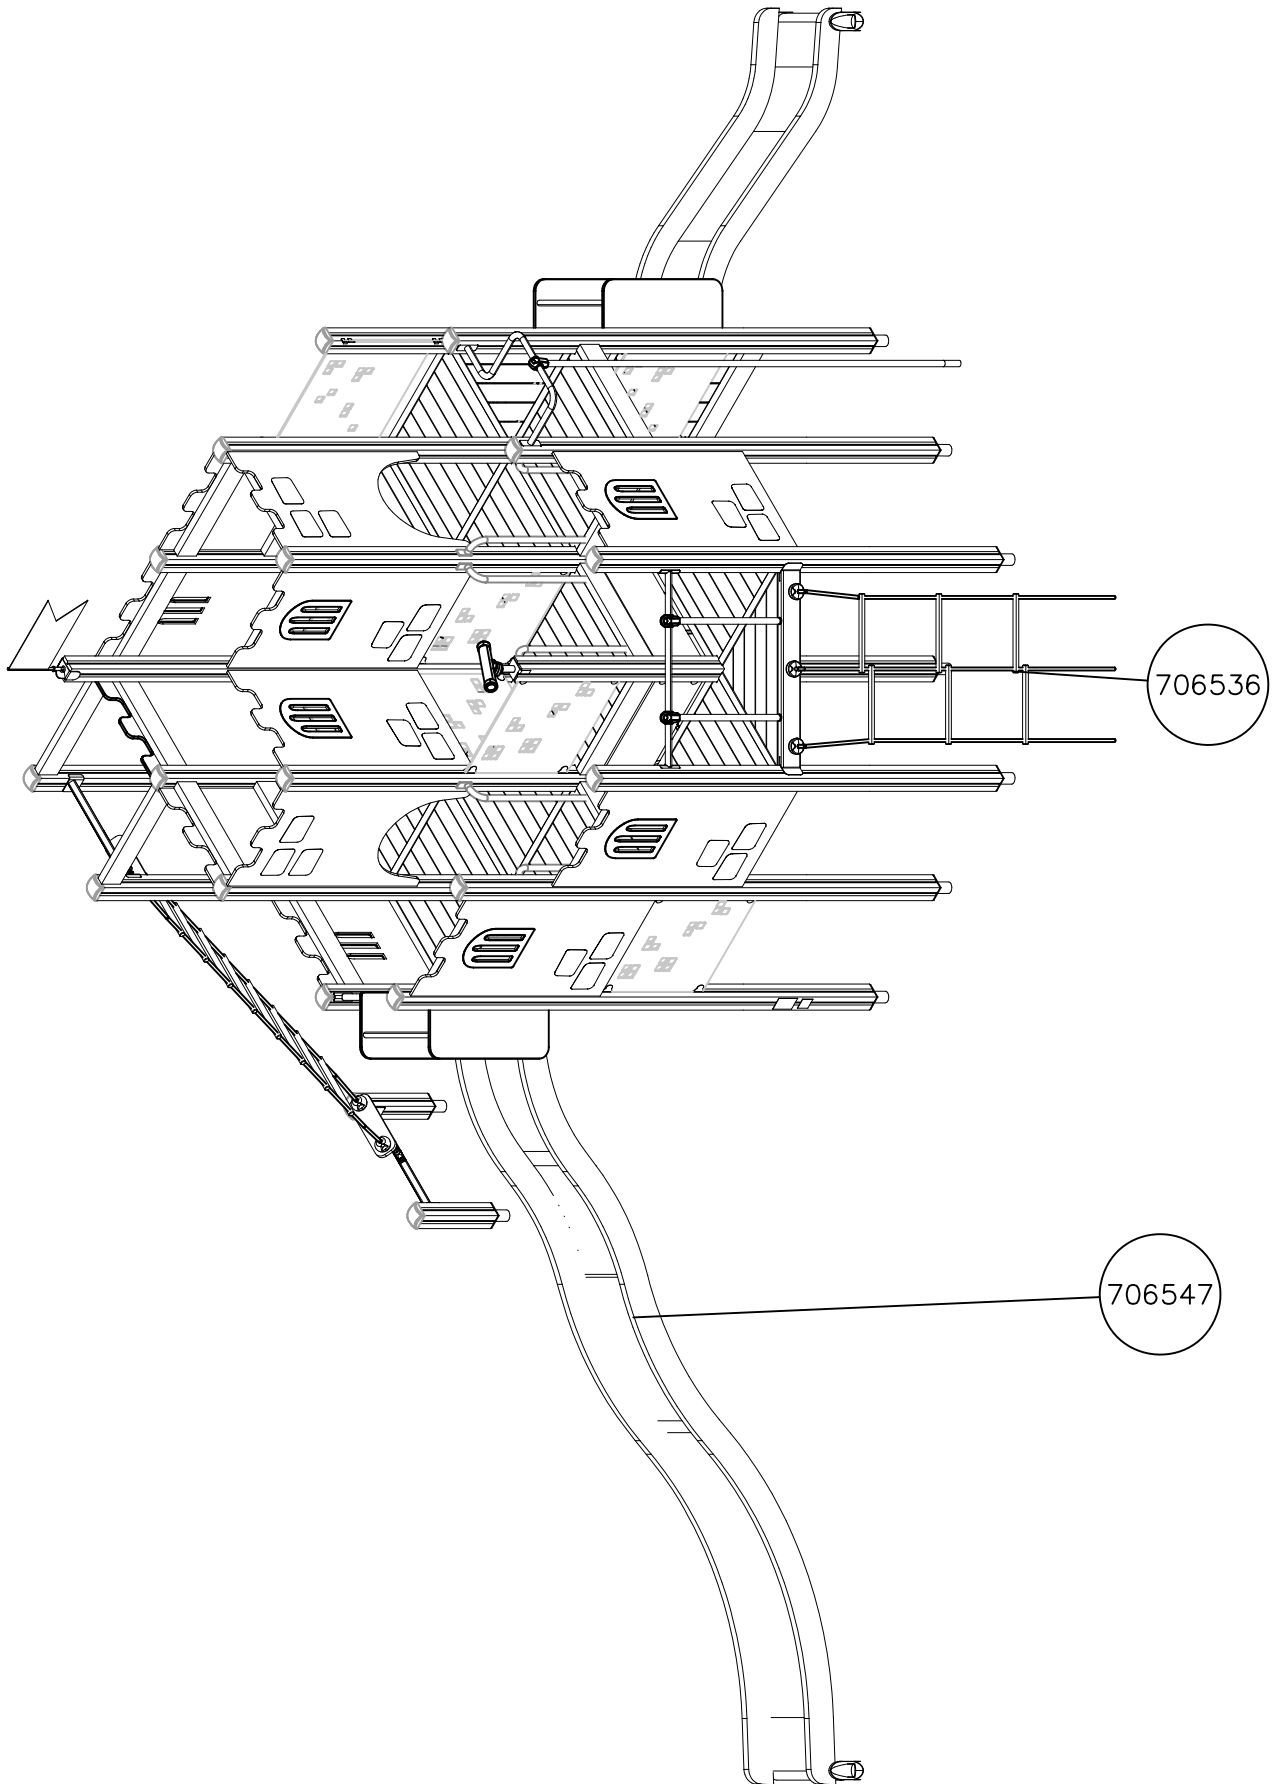

1:50

DATE: 26.5.2020

1:50

LAPPSET® DEEP FOUNDATION

FOOT

DATE: 15.5.2018

1(1)

①	909511	PCS	②	909519	PCS
		1			1
	90x90x650			50x380x380	