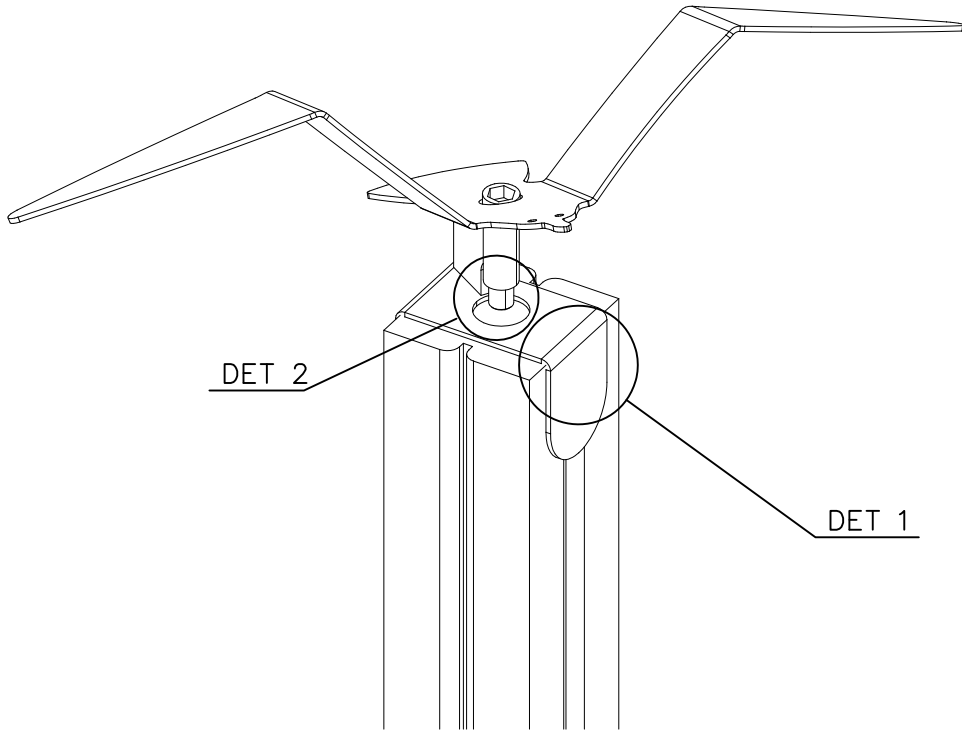

① 900240	PCS 2	② 980106	PCS 2
Ø8x70		Ø5x40	
③ 907082	PCS 1		PCS
Ø8x70			
	PCS		PCS
	PCS		PCS
○ 908357	PCS 1	○ 900793	PCS 1
○ 903157	PCS 1		PCS
M14			
	PCS		PCS
	PCS		PCS