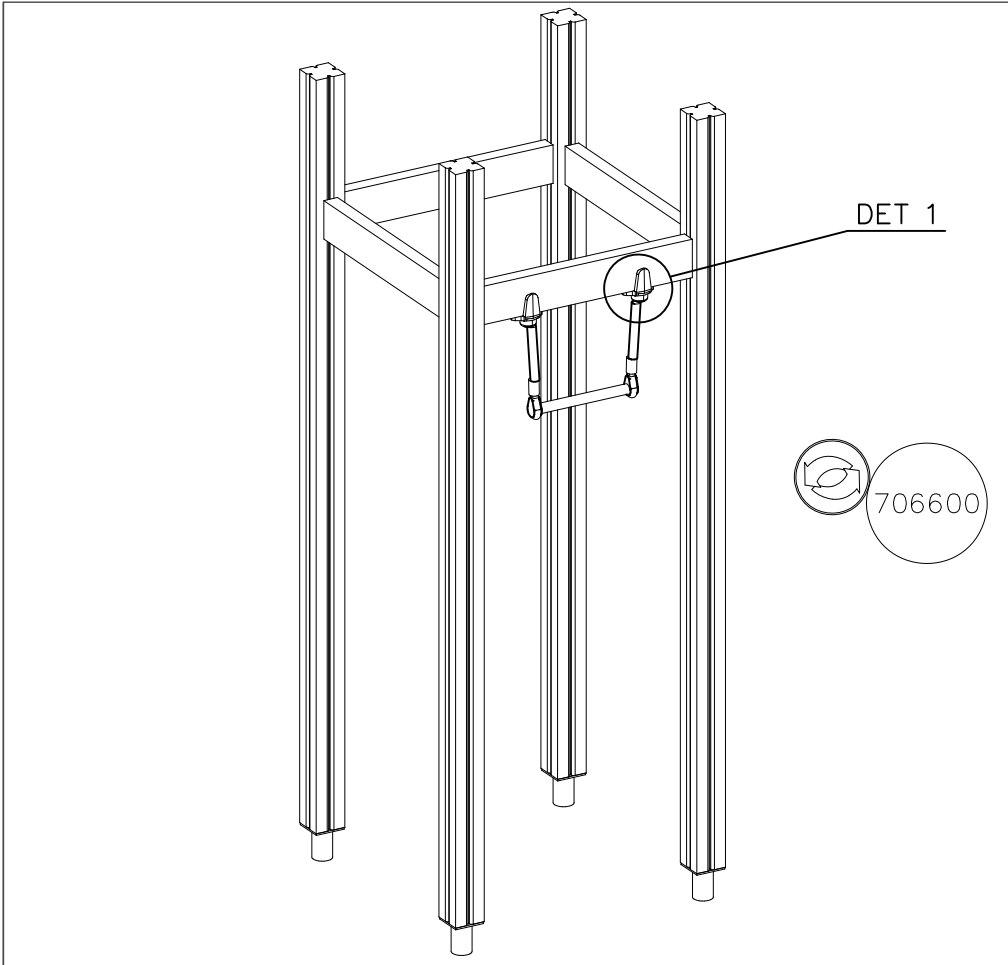

① 706600	PCS	② 980128	PCS
	1		2
		Ø7x40	
③ 980123	PCS		PCS
	4		
		Ø7x60	
	PCS		PCS
	PCS		PCS