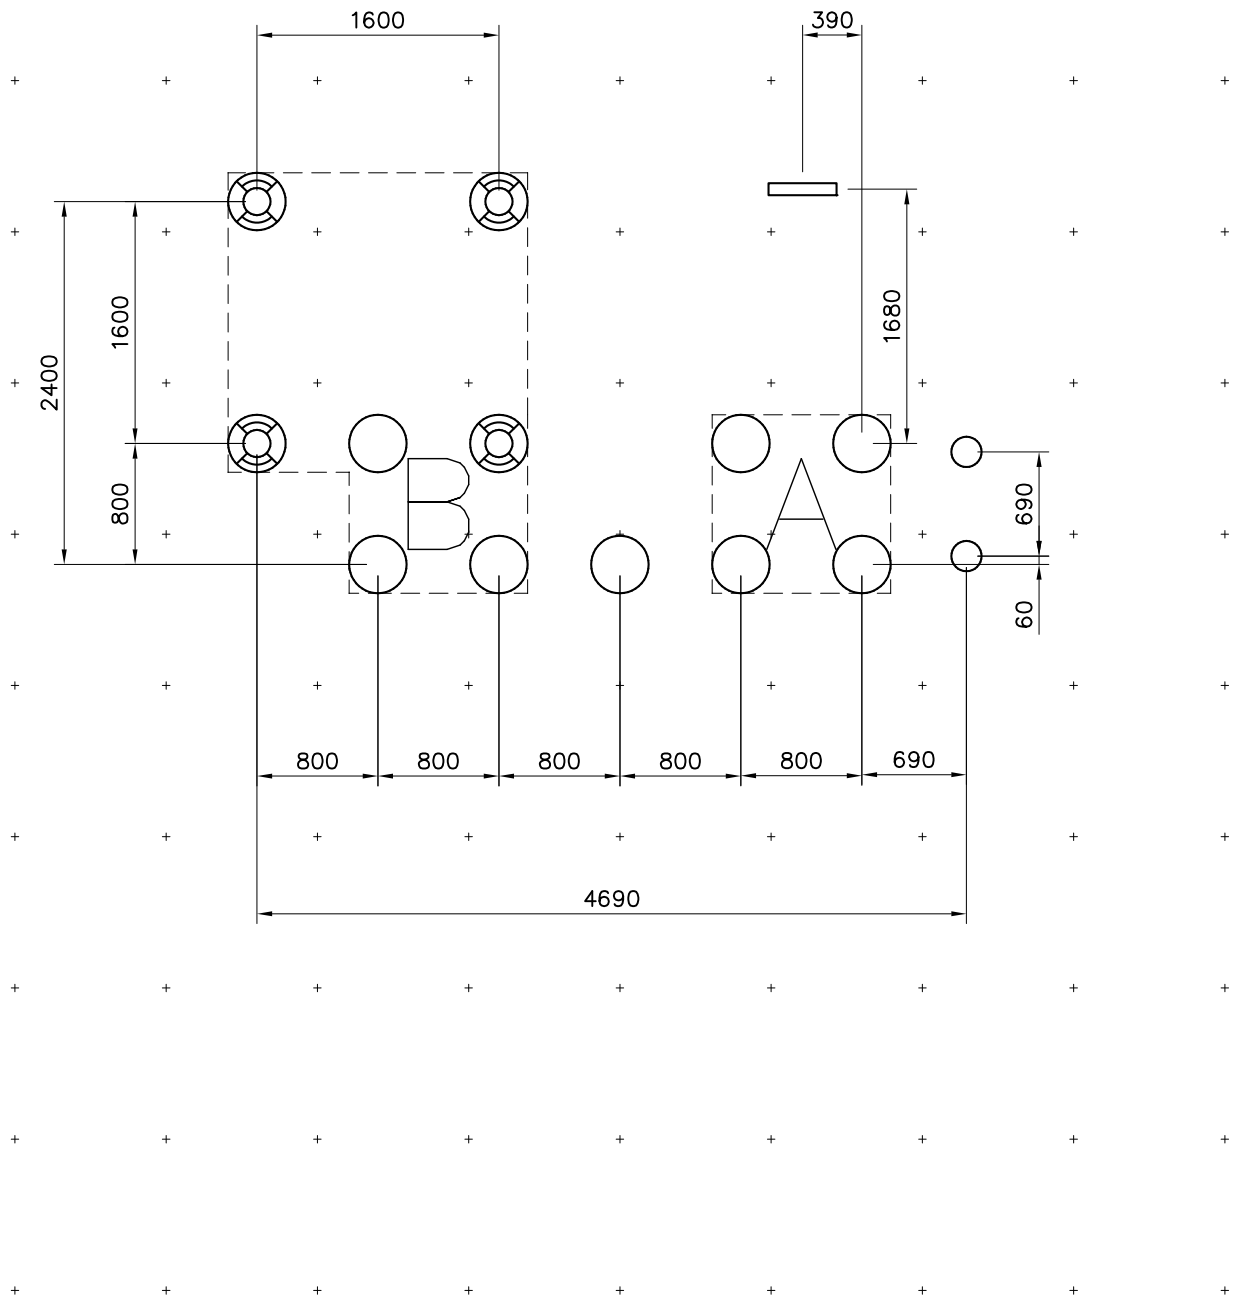

— + EN/AS Impact Area 20.7 m² + + + +
- - - - Falling Space 39 m²
Max Falling Height 1000 mm

Grid size = 500 mm