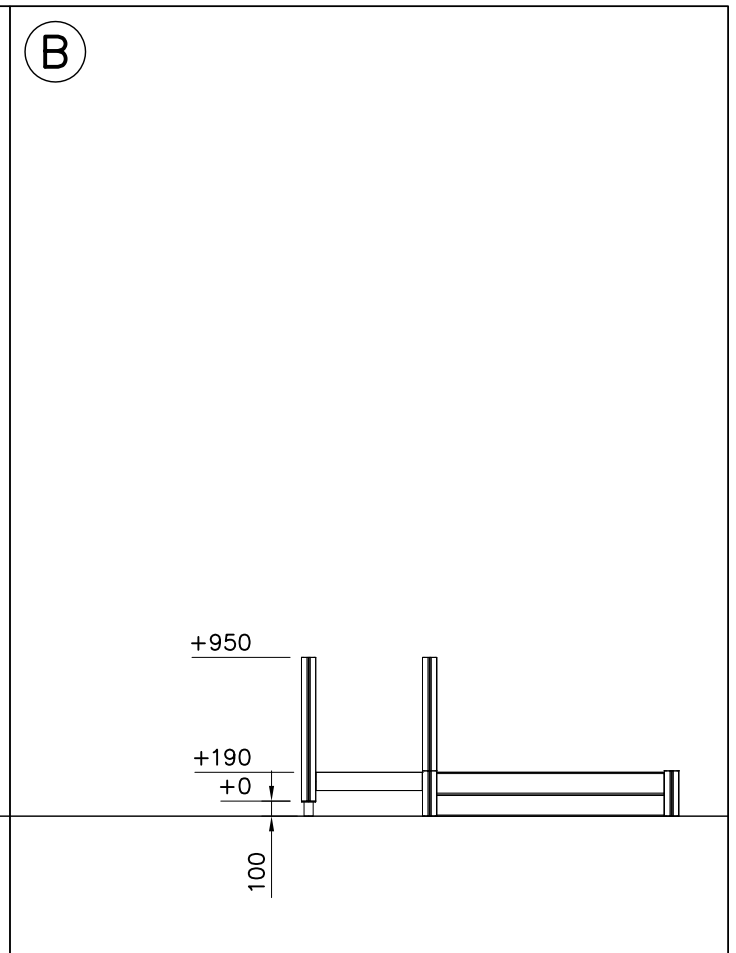

Grid size = 500 mm

<p>DET 1</p> 	<p>DET 2</p> 	<p>DET 3</p> 	<p>DET 4</p> 
<p>DET 5</p> 			

												
<p>$h < 600$</p> <p>Without movement and therefore without Impact Area</p>	<p>Totally hard surfaces.</p> <p>Note. Lappset does <u>not recommend</u> totally hard surfaces at all.</p>	<p>E.g. concrete or asphalt</p> 										
<p>$h < 600$</p> <p>With movement e.g. rocking</p>	<p>Materials with very limited impact attenuating properties.</p>	<p>E.g. wood</p> 										
<p>$h < 1000$</p>	<p>Materials with significant impact attenuating properties.</p>	<p>fine gravel 0–8 mm</p>  <p>grass</p>  <p>unsorted sand</p> 										
<p>$h < 3000$</p>	<p>Loose fill material</p> <p>E.g. sand/gravel 0,25...8 mm D60/D10<3,0 Woodchips 5...30 mm bark 20...80 mm</p>	 <table data-bbox="1021 1691 1332 1792"> <tr> <td>\underline{S}</td> <td>\underline{h}</td> </tr> <tr> <td>30 cm</td> <td>< 2,0 m</td> </tr> <tr> <td>40 cm</td> <td>< 3,0 m</td> </tr> </table>	\underline{S}	\underline{h}	30 cm	< 2,0 m	40 cm	< 3,0 m				
\underline{S}	\underline{h}											
30 cm	< 2,0 m											
40 cm	< 3,0 m											
	<p>Syntethic granulates</p> <table data-bbox="406 1892 758 2060"> <tr> <td>\underline{S}</td> <td>\underline{h}</td> </tr> <tr> <td>40 mm</td> <td>~> 1,2...1,3 m</td> </tr> <tr> <td>50 mm</td> <td>~> 1,5...1,7 m</td> </tr> <tr> <td>60 mm</td> <td>~> 1,8...2,0 m</td> </tr> <tr> <td>70 mm</td> <td>~> 2,1...2,5 m</td> </tr> </table> <p>Note. For accurate values, see manufacturer's instructions.</p>	\underline{S}	\underline{h}	40 mm	~> 1,2...1,3 m	50 mm	~> 1,5...1,7 m	60 mm	~> 1,8...2,0 m	70 mm	~> 2,1...2,5 m	
\underline{S}	\underline{h}											
40 mm	~> 1,2...1,3 m											
50 mm	~> 1,5...1,7 m											
60 mm	~> 1,8...2,0 m											
70 mm	~> 2,1...2,5 m											