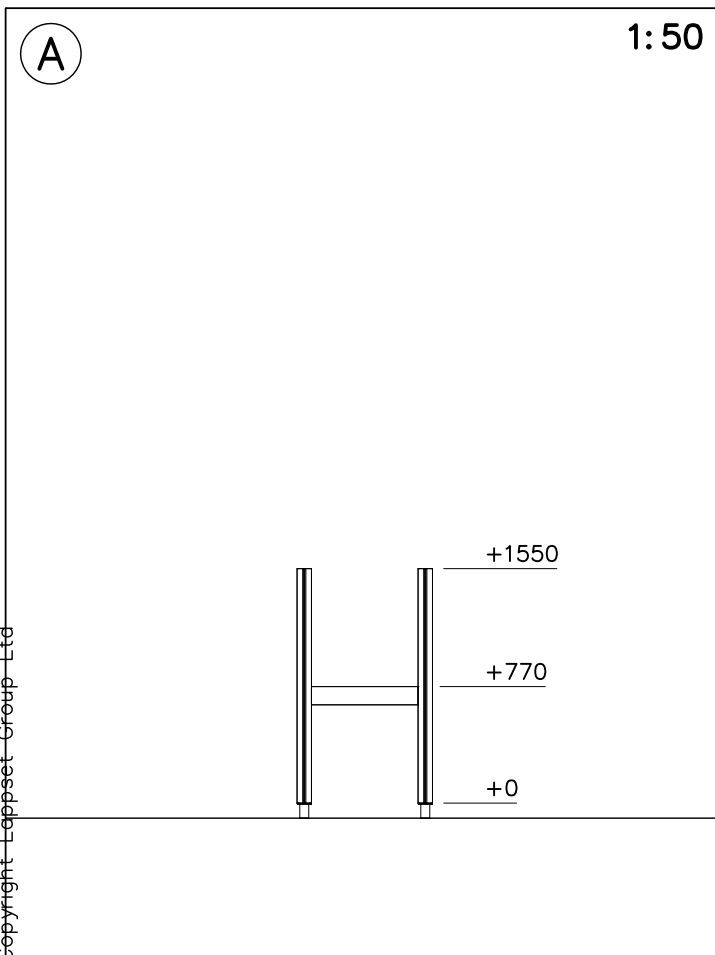

Grid size = 500 mm

<p>DET 1</p> 	<p>DET 2</p> 	<p>DET 3</p> 	<p>DET 4</p> 
<p>DET 5</p> 			

												
<p>$h < 600$</p> <p>Without movement and therefore without Impact Area</p>	<p>Totally hard surfaces.</p> <p>Note. Lappset does <u>not recommend</u> totally hard surfaces at all.</p>	<p>E.g. concrete or asphalt</p> 										
<p>$h < 600$</p> <p>With movement e.g. rocking</p>	<p>Materials with very limited impact attenuating properties.</p>	<p>E.g. wood</p> 										
<p>$h < 1000$</p>	<p>Materials with significant impact attenuating properties.</p>	<p>fine gravel 0–8 mm</p>  <p>grass</p>  <p>unsorted sand</p> 										
<p>$h < 3000$</p>	<p>Loose fill material</p> <p>E.g. sand/gravel 0,25...8 mm D60/D10<3,0 Woodchips 5...30 mm bark 20...80 mm</p>	 <table data-bbox="1021 1691 1332 1792"> <tr> <td>\underline{S}</td> <td>\underline{h}</td> </tr> <tr> <td>30 cm</td> <td>< 2,0 m</td> </tr> <tr> <td>40 cm</td> <td>< 3,0 m</td> </tr> </table>	\underline{S}	\underline{h}	30 cm	< 2,0 m	40 cm	< 3,0 m				
\underline{S}	\underline{h}											
30 cm	< 2,0 m											
40 cm	< 3,0 m											
	<p>Syntethic granulates</p> <table data-bbox="406 1892 758 2060"> <tr> <td>\underline{S}</td> <td>\underline{h}</td> </tr> <tr> <td>40 mm</td> <td>~> 1,2...1,3 m</td> </tr> <tr> <td>50 mm</td> <td>~> 1,5...1,7 m</td> </tr> <tr> <td>60 mm</td> <td>~> 1,8...2,0 m</td> </tr> <tr> <td>70 mm</td> <td>~> 2,1...2,5 m</td> </tr> </table> <p>Note. For accurate values, see manufacturer's instructions.</p>	\underline{S}	\underline{h}	40 mm	~> 1,2...1,3 m	50 mm	~> 1,5...1,7 m	60 mm	~> 1,8...2,0 m	70 mm	~> 2,1...2,5 m	
\underline{S}	\underline{h}											
40 mm	~> 1,2...1,3 m											
50 mm	~> 1,5...1,7 m											
60 mm	~> 1,8...2,0 m											
70 mm	~> 2,1...2,5 m											