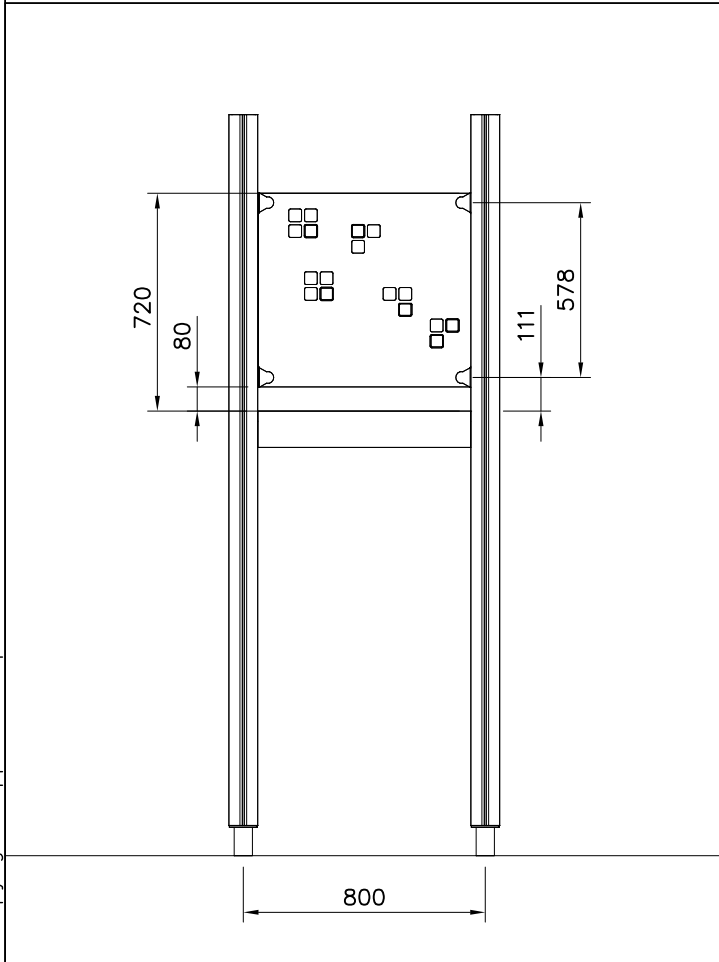

REMOVE SAFETY SURFACE/SAND/GRAVEL
TO CHECK FOUNDATION

REMOVE SAFETY SURFACE/SAND/GRAVEL
TO CHECK FOUNDATION

① 903176	PCS	② 909850	PCS
	4		4
		M8x25	
③ 909256	PCS	④ 909633	PCS
	8		4
Ø16/8.4x1.6		M8	
⑤ 980123	PCS		PCS
	4		
Ø7x60			
	PCS		PCS