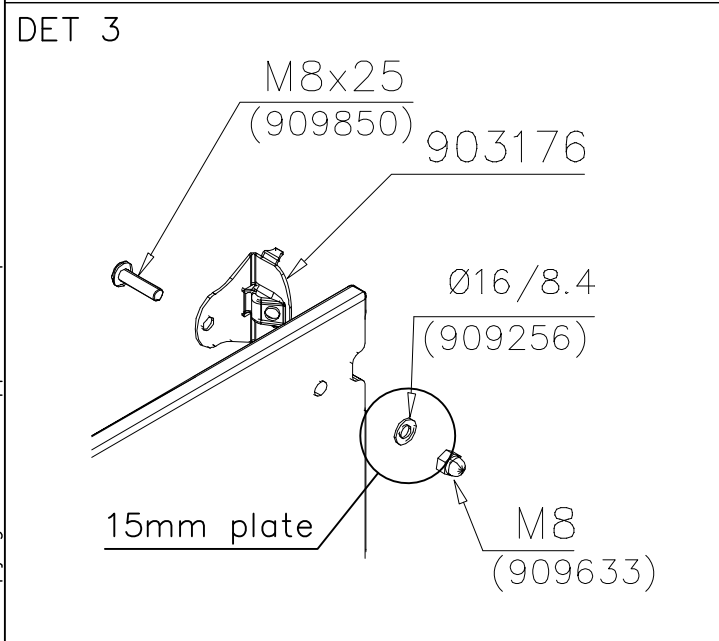

REMOVE SAFETY SURFACE/SAND/GRAVEL
TO CHECK FOUNDATION

REMOVE SAFETY SURFACE/SAND/GRAVEL
TO CHECK FOUNDATION

① 903176	PCS	② 909850	PCS
	4		4
		M8x25	
③ 909256	PCS	④ 909633	PCS
	8		4
Ø16/8.4x1.6		M8	
⑤ 980123	PCS		PCS
	4		
Ø7x60			
	PCS		PCS