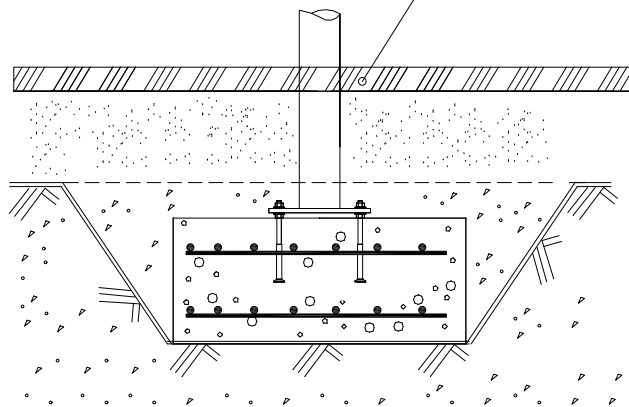

REMOVE SAFETY SURFACE/SAND/GRAVEL
TO CHECK FOUNDATION