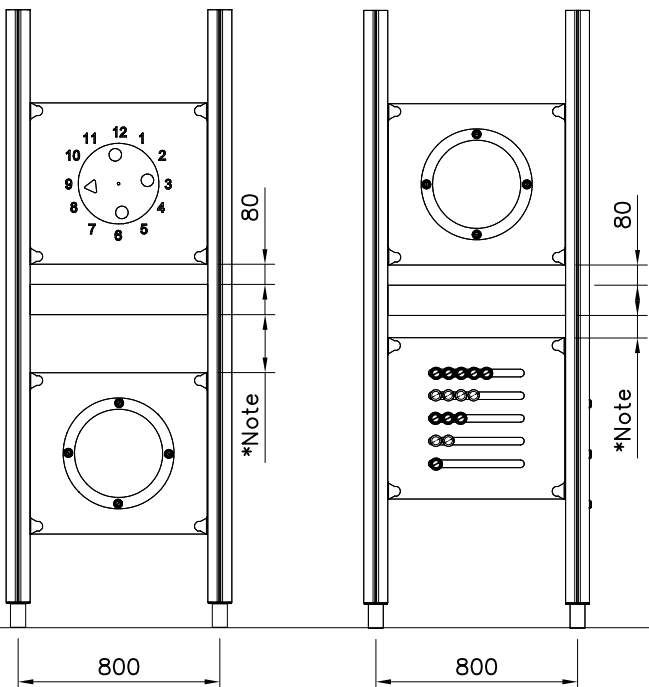

① 903176	PCS	② 909850	PCS
	4		4
		M8x25	
③ 909256	PCS	④ 909633	PCS
	8		4
Ø16/8.4x1.6		M8	
⑤ 980123	PCS		PCS
	4		
Ø7x60			

*Note:

No gaps between:
8–25mm
89–230mm

COLOR OPTIONS

-701	BLUE
-702	YELLOW
-703	LIME
-704	DARK GRAY
-705	LIGHT GRAY
-706	RED
-707	GREEN
-708	FUXIA