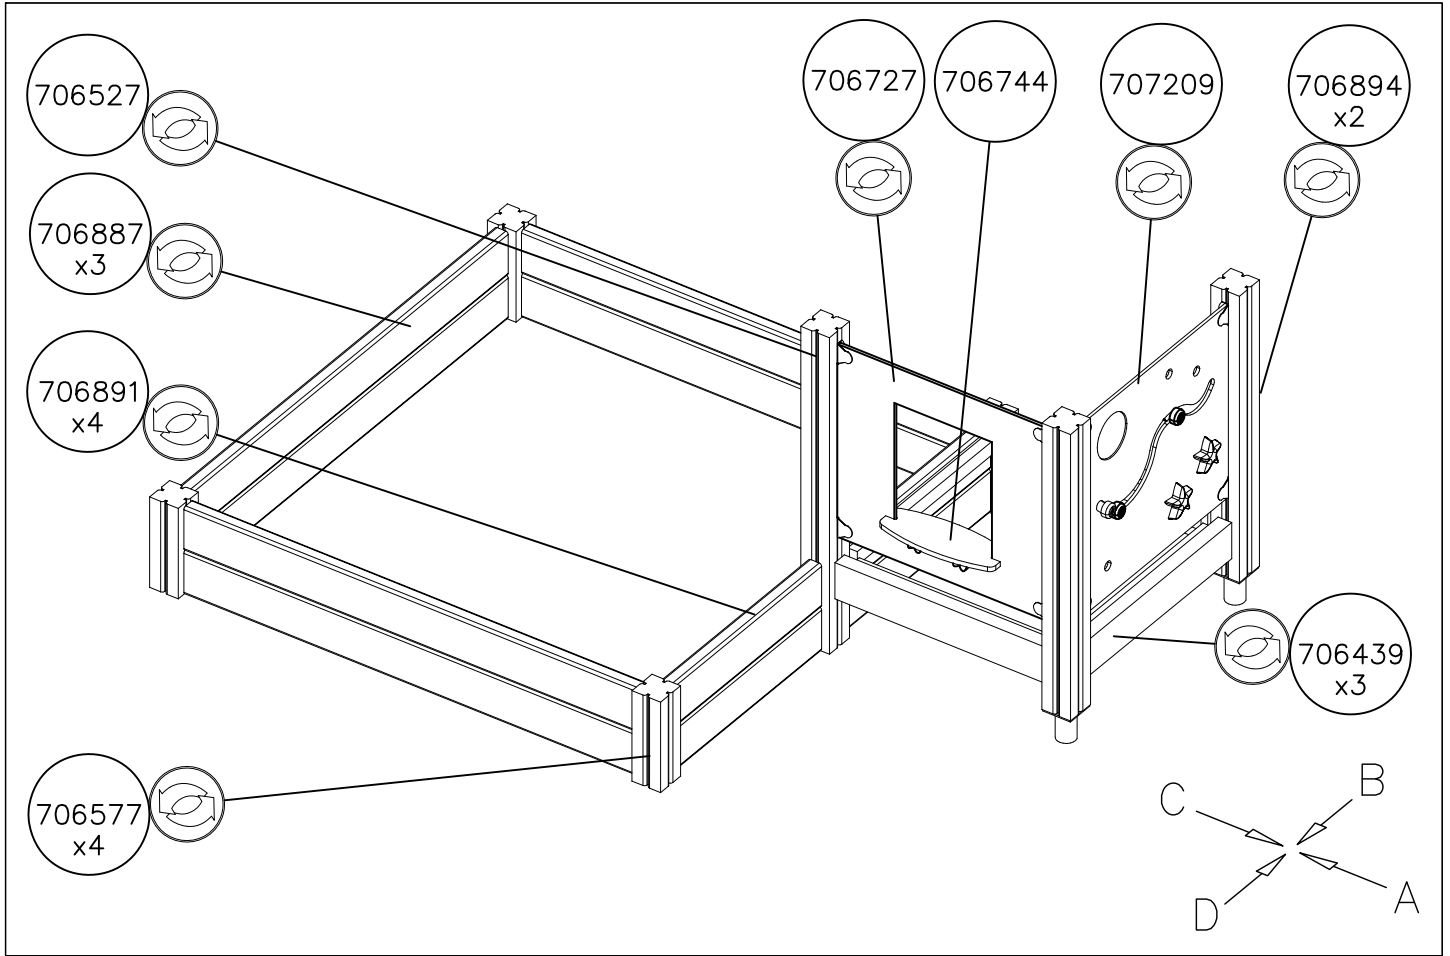

Grid size = 500 mm

<p>DET 1</p> 	<p>DET 2</p> 	<p>DET 3</p> 	<p>DET 4</p> 
<p>DET 5</p> 			

												
<p>$h < 600$</p> <p>Without movement and therefore without Impact Area</p>	<p>Totally hard surfaces.</p> <p>Note. Lappset does <u>not recommend</u> totally hard surfaces at all.</p>	<p>E.g. concrete or asphalt</p> 										
<p>$h < 600$</p> <p>With movement e.g. rocking</p>	<p>Materials with very limited impact attenuating properties.</p>	<p>E.g. wood</p> 										
<p>$h < 1000$</p>	<p>Materials with significant impact attenuating properties.</p>	<p>fine gravel 0–8 mm</p>  <p>grass</p>  <p>unsorted sand</p> 										
<p>$h < 3000$</p>	<p>Loose fill material</p> <p>E.g. sand/gravel 0,25...8 mm D60/D10<3,0 Woodchips 5...30 mm bark 20...80 mm</p>	 <table data-bbox="1021 1691 1332 1792"> <tr> <td>\underline{S}</td> <td>\underline{h}</td> </tr> <tr> <td>30 cm</td> <td>< 2,0 m</td> </tr> <tr> <td>40 cm</td> <td>< 3,0 m</td> </tr> </table>	\underline{S}	\underline{h}	30 cm	< 2,0 m	40 cm	< 3,0 m				
\underline{S}	\underline{h}											
30 cm	< 2,0 m											
40 cm	< 3,0 m											
	<p>Syntethic granulates</p> <table data-bbox="406 1892 758 2060"> <tr> <td>\underline{S}</td> <td>\underline{h}</td> </tr> <tr> <td>40 mm</td> <td>~> 1,2...1,3 m</td> </tr> <tr> <td>50 mm</td> <td>~> 1,5...1,7 m</td> </tr> <tr> <td>60 mm</td> <td>~> 1,8...2,0 m</td> </tr> <tr> <td>70 mm</td> <td>~> 2,1...2,5 m</td> </tr> </table> <p>Note. For accurate values, see manufacturer's instructions.</p>	\underline{S}	\underline{h}	40 mm	~> 1,2...1,3 m	50 mm	~> 1,5...1,7 m	60 mm	~> 1,8...2,0 m	70 mm	~> 2,1...2,5 m	
\underline{S}	\underline{h}											
40 mm	~> 1,2...1,3 m											
50 mm	~> 1,5...1,7 m											
60 mm	~> 1,8...2,0 m											
70 mm	~> 2,1...2,5 m											