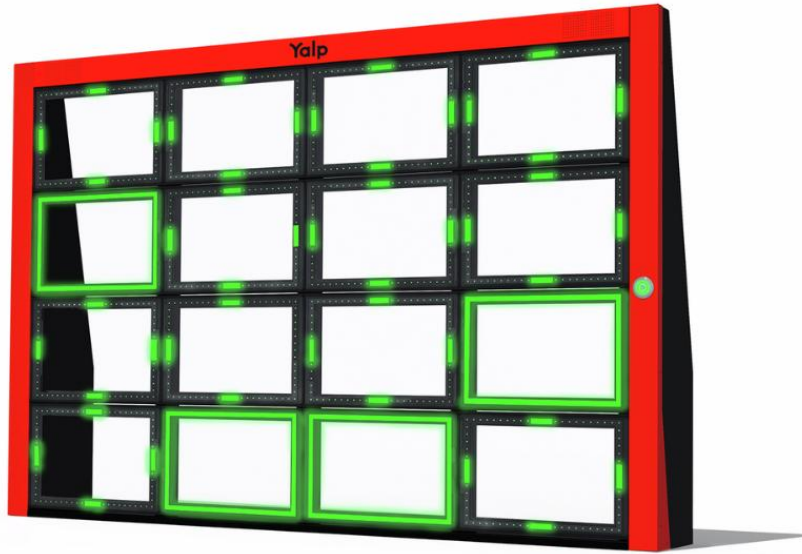

Sutu Interactive ball wall

The Lappset Sutut Interactive ball wall is an interactive ball wall with 16 impact-sensitive panels that measure and react to ball impact. It features vivid LED lights and audio speakers to provide players with feedback and encouragement. The product has a wireless internet connection for updates and monitoring, and customers can easily adjust settings using the online My Yalp platform. The Sutut is designed for outdoor use but can also be used indoors.