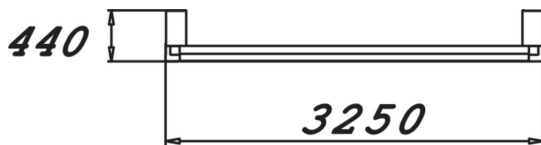

Sutu Interactive ball wall

The Lappset Sutut Interactive ball wall is an interactive ball wall with 16 impact-sensitive panels that measure and react to ball impact. It features vivid LED lights and audio speakers to provide players with feedback and encouragement. The product has a wireless internet connection for updates and monitoring, and customers can easily adjust settings using the online My Yalp platform. The Sutut is designed for outdoor use but can also be used indoors.

| | |
|--------------------|-------------------------|
| Product length, mm | 3246 |
| Product width, mm | 444 |
| Product height, mm | 2168 |
| Safety info | EN 1176-1, EN 15312 TÜV |