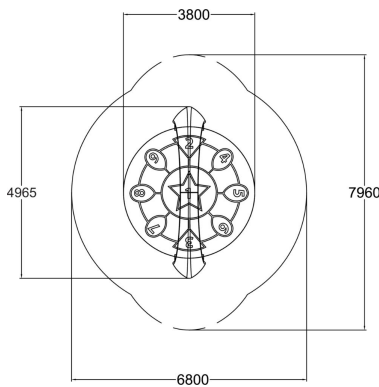

Sona Interactive dance and play arch

The Lappset Sona Interactive dance and play arch is a 3.8-meter high interactive structure designed for outdoor use (but can also be used indoors). It features motion detection camera and audio speakers that provide instructions for the play floor below. No sensors are present on the play floor to avoid wear and tear. The product is equipped with a wireless internet connection for updates and customer settings can be adjusted using the online My Yalp platform. The Sona offers an engaging outdoor experience while being versatile enough for indoor use.

Product length, mm	4965
Product width, mm	3800
Product height, mm	3782
Falling space, m ²	39
Safety info	EN 1176-1 TÜV