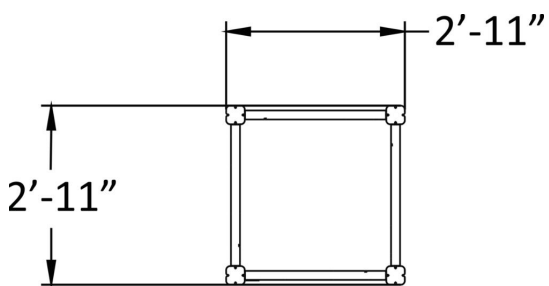

Flora plant box (ASTM)

The US175589 product complies with the ASTM Standard. Let the children observe the miracle of growth in the most fascinating way; by letting them plant their very own flowers or vegetables. Flora Plant boxes are ideal for sensory play for a wide age range, as well as for beautiful home for flowers or veggies in any park or garden. Plant boxes are also nice dividers of different zones at the playground.

User age	2-12
Number of users	2
Product length, mm	890
Product width, mm	890
Product height, mm	320
Height required, mm	2000
Safety info	ASTM F1487-17
Installation time (for 1), H	1
Wood	<input checked="" type="checkbox"/>
Metal	<input type="checkbox"/>