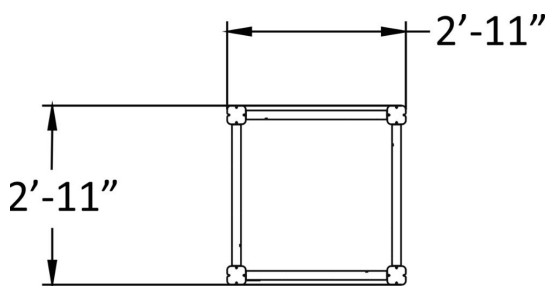

# Flora plant box (ASTM)

The US175589 product complies with the ASTM Standard. Let the children observe the miracle of growth in the most fascinating way; by letting them plant their very own flowers or vegetables. Flora Plant boxes are ideal for sensory play for a wide age range, as well as for beautiful home for flowers or veggies in any park or garden. Plant boxes are also nice dividers of different zones at the playground.

User age	2-12
Number of users	2
Product length, mm	890
Product width, mm	890
Product height, mm	320
Height required, mm	2000
Safety info	ASTM F1487-17
Installation time (for 1), H	1
Wood	<input checked="" type="checkbox"/>
Metal	<input type="checkbox"/>