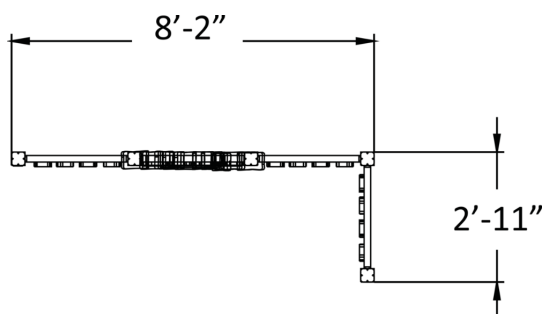

# Flora facade (ASTM)

The US175584 product complies with the ASTM Standard. With three fence walls and a turret, the modifiable facade is an impressive feature. The facade can be used as a fence, partition element or as a stage for a puppet theatre. The fence section is easy to extend with additional fence and post packs. Children remain in full view for supervision through the fence pickets. The supporting fence and turret elements can be installed in the direction of your choice. Once installed, the bottom of the window frame is at the height of approx. one metre. Use the basic product and additional elements and features to build your own design according to your needs. This product does not require impact attenuating surfacing.

User age	2-12
Number of users	6
Product length, mm	2490
Product width, mm	890
Product height, mm	2280
Height required, mm	2380
Installation time (for 1), H	1
Wood	
Metal	