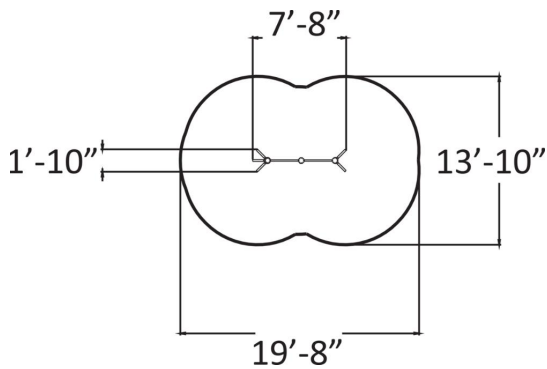

US175555

Troll's Trees (ASTM)

The US175555 product complies with the ASTM Standard. The Troll's Trees consist of three upright posts and two bars at different levels. The uprights on the edges have three and two branches respectively. These tree-like elements develop the children's motor and social skills. The trees offer diverse opportunities for play besides hanging and climbing: the children's imaginations will bestow them with diverse forms such as an enchanted forest, a gate or an obstacle course!

Number of users	3
Product length, mm	2340
Product width, mm	560
Product height, mm	1800
Max. free fall height, mm	1540
Safety info	ASTM F1487-17
Wood	
Metal	