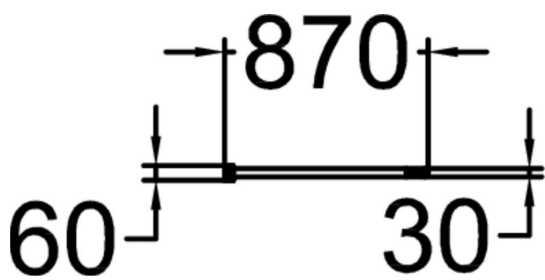

FRAME BRACKET FOR STRÖGET BICYCLE RACK

Frame bracket for Ströget bicycle rack.

| | |
|--------------------|-----|
| Product length, mm | 870 |
| Product width, mm | 30 |
| Product height, mm | 390 |
| Metal | |