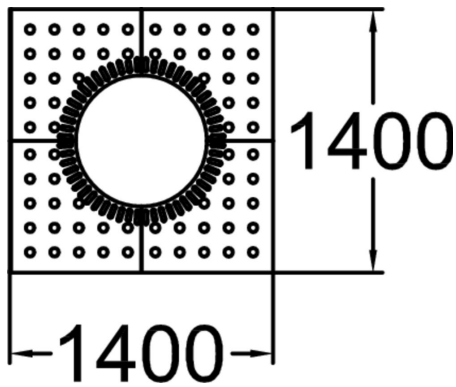

LILJA GROUND GRATE

Protect tree roots with a ground grille. Decorative steel ground grille, square (1400 mm); central hole (c-c 700mm).

Product length, mm	1400
Product width, mm	1400
Product height, mm	8
Foundation options	surface_mounting
Metal	