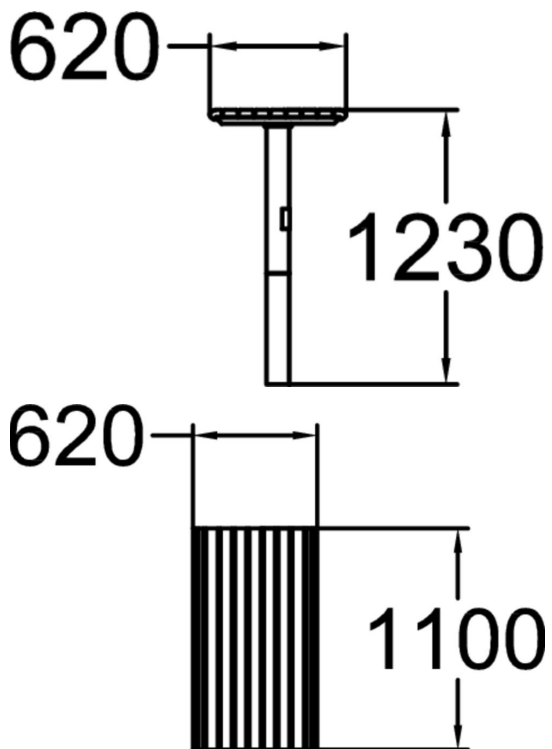

STRÖGET TABLE

Ströget is a classic design with roundish wooden slats and strong metal frame. Wood is northern pine wood painted with five Lappset standard colors or Linax-oiltreatment as sixth color. Metal parts have four standard colors. Ströget benches are deep mounted or free standing surface mounted.

Product length, mm	1100
Product width, mm	620
Product height, mm	740
Foundation options	deep_mounting
Wood	
Metal	