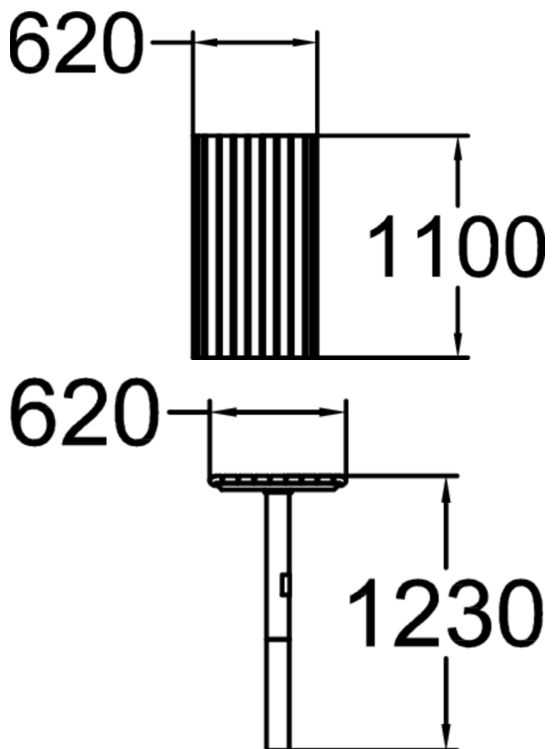

STRÖGET TABLE

Ströget is a classic design with roundish wooden slats and strong metal frame. Wood is northern pine wood painted with five Lappset standard colors or hot oil treatment as sixth color. Metal parts have four standard colors. Ströget benches are deep mounted or free standing surface mounted.

Product length, mm	1100
Product width, mm	620
Product height, mm	740
Foundation options	deep_mounting
Wood	
Metal	