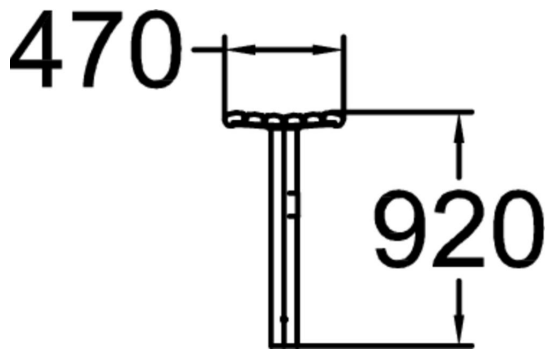

STRÖGET BENCH WITHOUT BACKREST

Ströget is a classic park bench design with roundish wooden slats and strong metal frame. Wood is northern pine wood painted with five Lappset standard colors or Linax-oiltreatment as sixth color. Metal parts have four standard colors. Ströget benches are deep mounted or free standing surface mounted.

Product length, mm	1800
Product width, mm	470
Product height, mm	450
Foundation options	deep_mounting
Wood	
Metal	