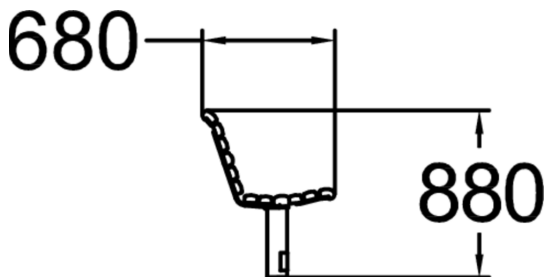

**STRÖGET BENCH WITH BACKREST**

Ströget is a classic park bench design with roundish wooden slats and strong metal frame. Wood is northern pine wood painted with five Lappset standard colors or hot oil treatment as sixth color. Metal parts have four standard colors. Ströget benches are deep mounted or free standing surface mounted.

Product length, mm	1800
Product width, mm	680
Product height, mm	880
Foundation options	deep_mounting
Wood	
Metal	