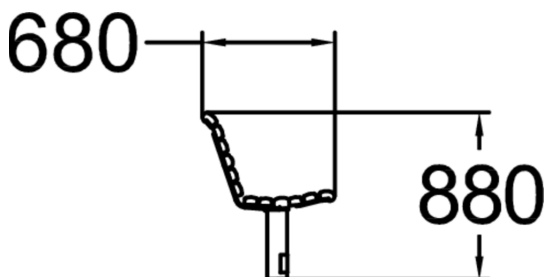

STRÖGET BENCH WITH BACKREST

Ströget is a classic park bench design with roundish wooden slats and strong metal frame. Wood is northern pine wood painted with five Lappset standard colors or Linax-oiltreatment as sixth color. Metal parts have four standard colors. Ströget benches are deep mounted or free standing surface mounted.

Product length, mm	1800
Product width, mm	680
Product height, mm	880
Foundation options	deep_mounting
Wood	
Metal	