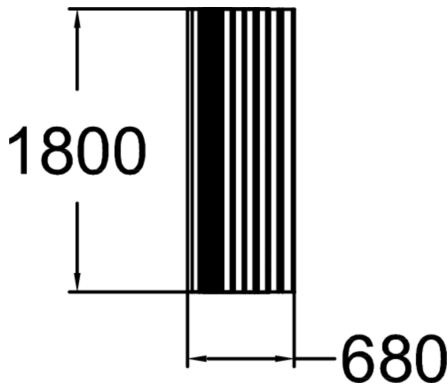

**STRÖGET BENCH WITH BACKREST**

Ströget is a classic park bench design with roundish wooden slats and strong metal frame. Wood is northern pine wood painted with five Lappset standard colors or hot oil treatment as sixth color. Metal parts have four standard colors. Ströget benches are deep mounted or free standing surface mounted.

Product length, mm	1800
Product width, mm	680
Product height, mm	880
Foundation options	deep_mounting
Wood	
Metal	