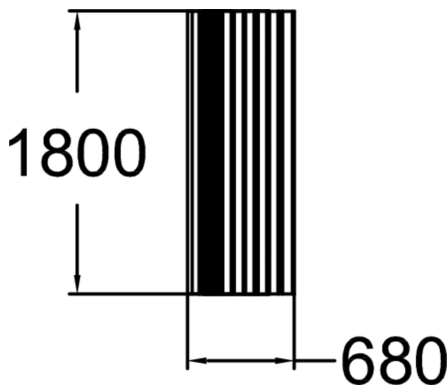

STRÖGET BENCH WITH BACKREST

Ströget is a classic park bench design with roundish wooden slats and strong metal frame. Wood is northern pine wood painted with five Lappset standard colors or Linax-oiltreatment as sixth color. Metal parts have four standard colors. Ströget benches are deep mounted or free standing surface mounted.

Product length, mm	1800
Product width, mm	680
Product height, mm	880
Foundation options	deep_mounting
Wood	
Metal	