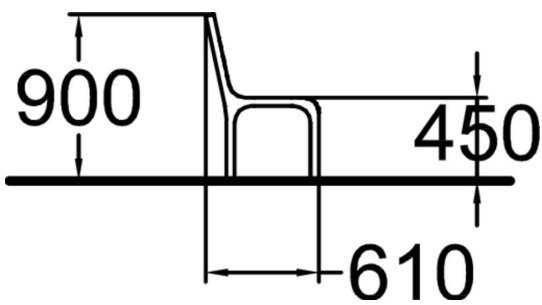

Product length, mm	600
Product width, mm	610
Product height, mm	900
Foundation options	free_standing
Wood	
Metal	