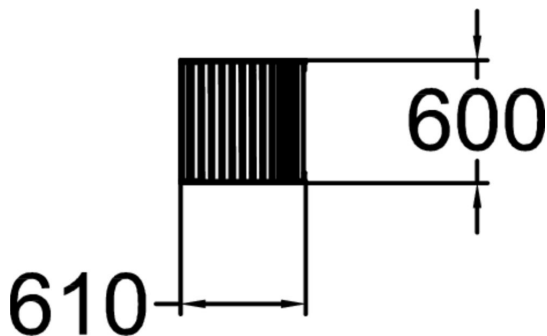

Product length, mm	600
Product width, mm	610
Product height, mm	900
Foundation options	free_standing
Wood	
Metal	