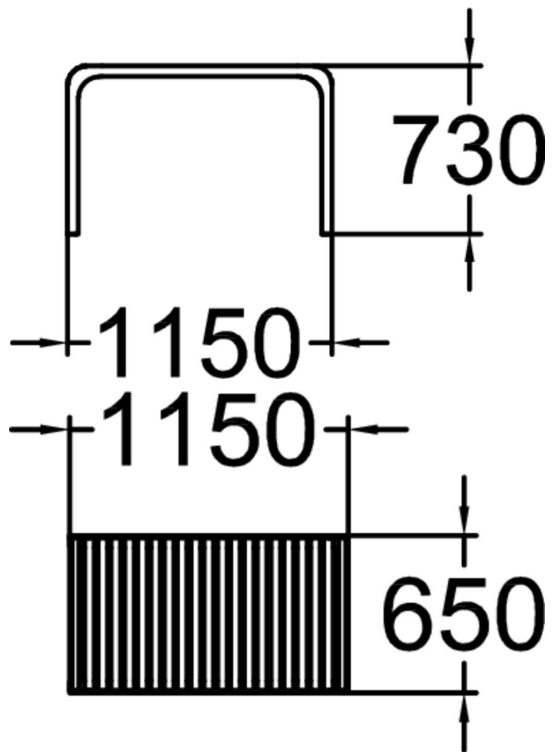

**NONSTOP TABLE**

The slender wooden slats with curved steel frame gives Nonstop family it's characteristic smooth lines. The stylish park bench is free-standing and can be deep mounted with anchor set 708106. Wooden parts are tight northern pinewood with five standard paint colors and Linax oilimpregnation treatment as sixth color option. Metal parts have four standard colors but also customized special colors can be painted. NonStop family consist of one and three seater benches, divans and a table.

Product length, mm	650
Product width, mm	1150
Product height, mm	730
Foundation options	free_standing
Wood	
Metal	