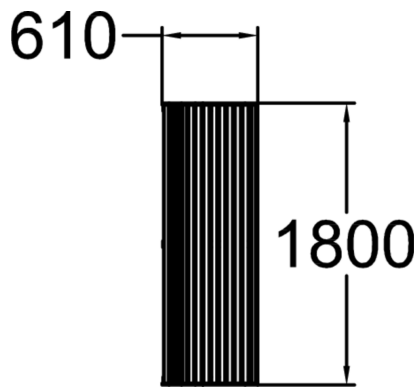

**NONSTOP BENCH WITH BACKREST**

The slender wooden slats with curved steel frame gives Nonstop family its characteristic smooth lines. The stylish park bench is free-standing and can be deep mounted with anchor set 708106. Wooden parts are tight northern pinewood with five standard paint colors and Linax oilimpregnation treatment as sixth color option. Metal parts have four standard colors but also customized special colors can be painted. NonStop family consist of one and three seater benches, divans and a table.

Product length, mm	610
Product width, mm	1800
Product height, mm	900
Foundation options	free_standing
Wood	
Metal	