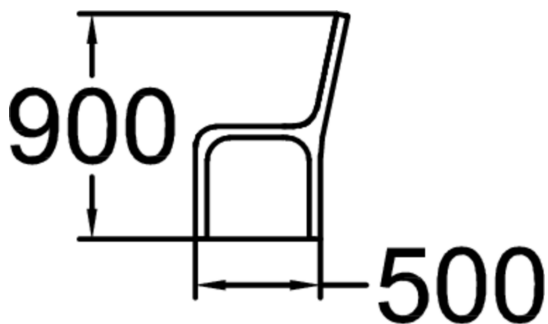

**NONSTOP BENCH WITH BACKREST**

The slender wooden slats with curved steel frame gives Nonstop family its characteristic smooth lines. The stylish park bench is free-standing and can be deep mounted with anchor set 708106. Wooden parts are tight northern pinewood with five standard paint colors and Linax oilimpregnation treatment as sixth color option. Metal parts have four standard colors but also customized special colors can be painted. NonStop family consist of one and three seater benches, divans and a table.

Product length, mm	610
Product width, mm	1800
Product height, mm	900
Foundation options	free_standing
Wood	
Metal	