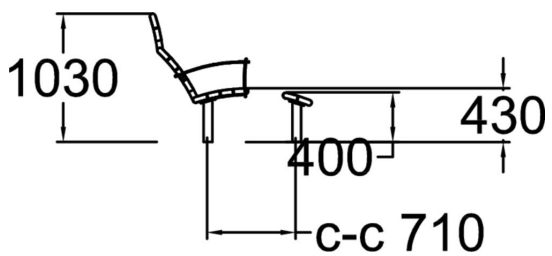

Product length, mm	580
Product width, mm	1310
Product height, mm	1030
Foundation options	deep_mounting
Wood	
Metal	