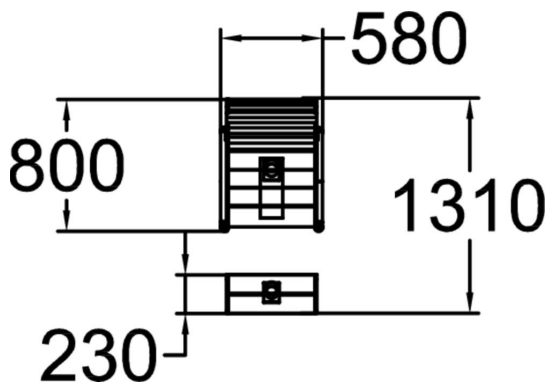

Product length, mm	580
Product width, mm	1310
Product height, mm	1030
Foundation options	deep_mounting
Wood	
Metal	