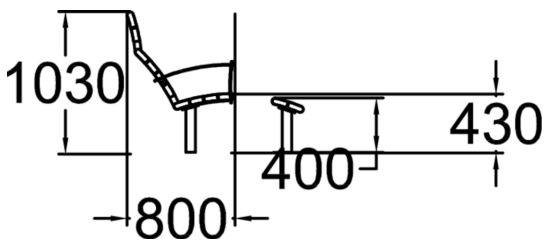

Nifo Easy Sun bench with foot rest

Nifo Easy Sunbed is a comfortable three seater chair with a touch of luxury among ordinary benches. The nice lying sitting position with possibility to raise your feet up to the footrest makes it perfect furniture for a peaceful afternoon nap in the sun. At the front corner of the armrest there is a small knob where you can hang a bag or your jacket. Nifo Easy is deep mounted.

Product length, mm	1700
Product width, mm	1310
Product height, mm	1030
Foundation options	deep_mounting
Wood	
Metal	