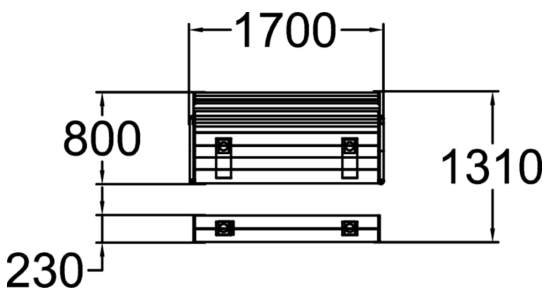

Product length, mm	1700
Product width, mm	1310
Product height, mm	1030
Foundation options	deep_mounting
Wood	
Metal	