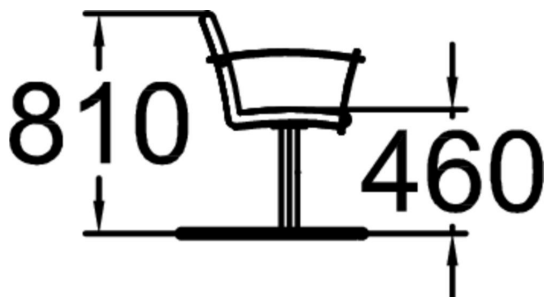

NIFO CHAIR WITH ARMRESTS

Elegant Nifo family is a design with smooth and curved lines with good sitting comfort, even the tabletop is a bit rounded. Nifo is our largest bench family with one, two and three seaters with and without backrest and with and without handrests. Tables include round and square models. Wooden parts are tight northern pinewood with five standard paint colors and Linax oilimpregnation treatment as sixth color option. Metal parts have four standard colors but also customized special colors can be painted. One seater chair's installation versions are deep mounting with long underground leg and surface fixing with round collar against the ground.

Product length, mm	590
Product width, mm	590
Product height, mm	810
Wood	
Metal	