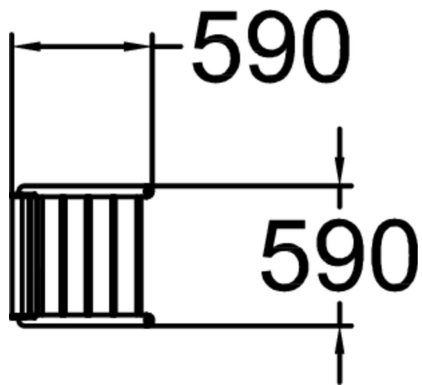

NIFO CHAIR WITH ARMRESTS

Elegant Nifo family is a design with smooth and curved lines with good sitting comfort, even the tabletop is a bit rounded. Nifo is our largest bench family with one, two and three seaters with and without backrest and with and without handrests. Tables include round and square models. Wooden parts are tight northern pinewood with five standard paint colors and Linax oilimpregnation treatment as sixth color option. Metal parts have four standard colors but also customized special colors can be painted. One seater chair's installation versions are deep mounting with long underground leg and surface fixing with round collar against the ground.

Product length, mm	590
Product width, mm	590
Product height, mm	810
Wood	
Metal	