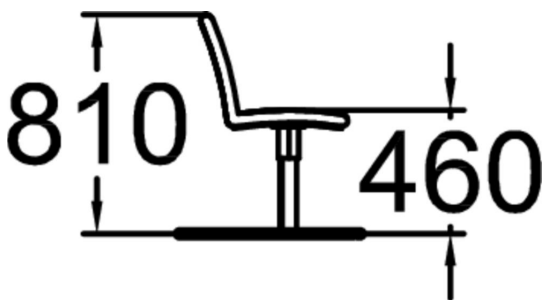

NIFO CHAIR WITHOUT HANDRESTS, ROTATING

Elegant Nifo family is a design with smooth and curved lines with good sitting comfort, even the tabletop is a bit rounded. Nifo is our largest bench family with one, two and three seaters with and without backrest and with and without handrests. Tables include round and square models. Wooden parts are tight northern pinewood with five standard paint colors and Linax oilimpregnation treatment as sixth color option. Metal parts have four standard colors but also customized special colors can be painted. One seater chair's installation versions are deep mounting with long underground leg and surface fixing with round collar against the ground.

Product length, mm	520
Product width, mm	550
Product height, mm	810
Wood	
Metal	