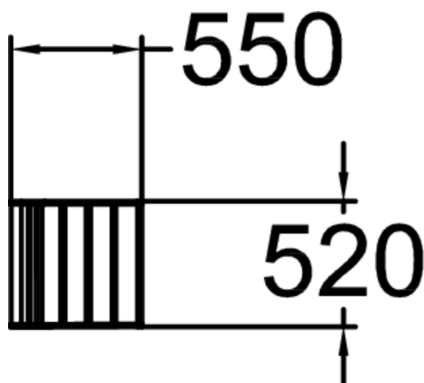

Elegant Nifo family is a design with smooth and curved lines with good sitting comfort, even the tabletop is a bit rounded. Nifo is our largest bench family with one, two and three seaters with and without backrest and with and without handrests. Tables include round and square models. Wooden parts are tight northern pinewood with five standard paint colors and Linax oilimpregnation treatment as sixth color option. Metal parts have four standard colors but also customized special colors can be painted. One seater chair's installation versions are deep mounting with long underground leg and surface fixing with round collar against the ground.

Product length, mm	520
Product width, mm	550
Product height, mm	810
Wood	
Metal	