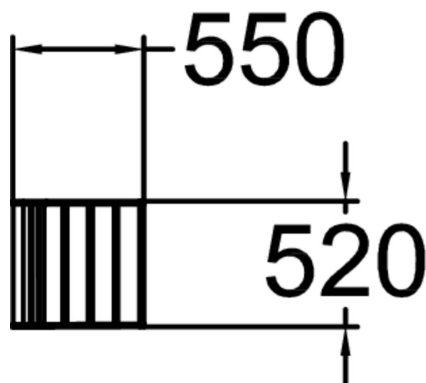

NIFO CHAIR WITHOUT HANDRESTS, ROTATING

Elegant Nifo family is a design with smooth and curved lines with good sitting comfort, even the tabletop is a bit rounded. Nifo is our largest bench family with one, two and three seaters with and without backrest and with and without handrests. Tables include round and square models. Wooden parts are tight northern pinewood with five standard paint colors and Linax oilimpregnation treatment as sixth color option. Metal parts have four standard colors but also customized special colors can be painted. One seater chair's installation versions are deep mounting with long underground leg and surface fixing with round collar against the ground.

Product length, mm	520
Product width, mm	550
Product height, mm	810
Wood	
Metal	