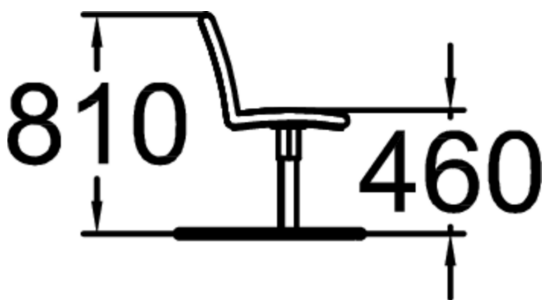

Elegant Nifo family is a design with smooth and curved lines with good sitting comfort, even the tabletop is a bit rounded. Nifo is our largest bench family with one, two and three seaters with and without backrest and with and without handrests. Tables include round and square models. Wooden parts are tight northern pinewood with five standard paint colors and Linax oilimpregnation treatment as sixth color option. Metal parts have four standard colors but also customized special colors can be painted. One seater chair's installation versions are deep mounting with long underground leg and surface fixing with round collar against the ground.

Product length, mm	520
Product width, mm	550
Product height, mm	810
Wood	
Metal	