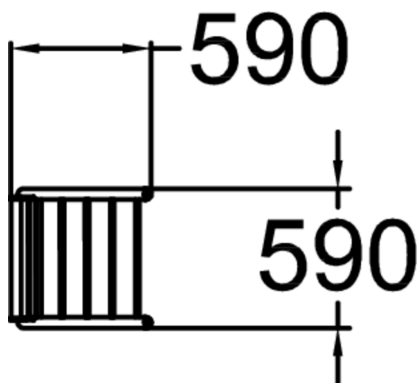

Elegant Nifo family is a design with smooth and curved lines with good sitting comfort, even the tabletop is a bit rounded. Nifo is our largest bench family with one, two and three seaters with and without backrest and with and without handrests. Tables include round and square models. Wooden parts are tight northern pinewood with five standard paint colors and Linax oilimpregnation treatment as sixth color option. Metal parts have four standard colors but also customized special colors can be painted. One seater chair's installation versions are deep mounting with long underground leg and surface fixing with round collar against the ground.

Product length, mm	590
Product width, mm	590
Product height, mm	810
Wood	
Metal	