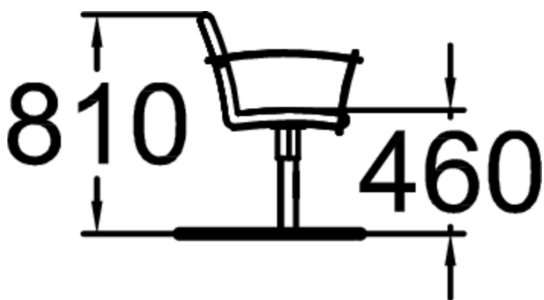

Elegant Nifo family is a design with smooth and curved lines with good sitting comfort, even the tabletop is a bit rounded. Nifo is our largest bench family with one, two and three seaters with and without backrest and with and without handrests. Tables include round and square models. Wooden parts are tight northern pinewood with five standard paint colors and Linax oilimpregnation treatment as sixth color option. Metal parts have four standard colors but also customized special colors can be painted. One seater chair's installation versions are deep mounting with long underground leg and surface fixing with round collar against the ground.

Product length, mm	590
Product width, mm	590
Product height, mm	810
Wood	
Metal	