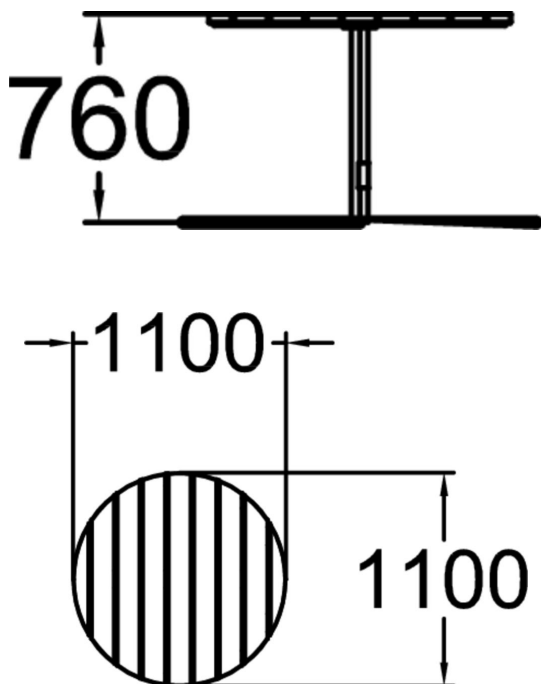

NIFO TABLE ROUND

Elegant Nifo family is a design with smooth and curved lines with good sitting comfort, even the tabletop is a bit rounded. Nifo is our largest bench family with one, two and three seaters with and without backrest and with and without handrests. Tables include round and square models. Wooden parts are tight northern pinewood with five standard paint colors and Linax oilimpregnation treatment as sixth color option. Metal parts have four standard colors but also customized special colors can be painted. Inclusive round table installation versions are deep mounting with long underground leg and surface standing with large round metal plate against the ground.

Product length, mm	1100
Product width, mm	1100
Product height, mm	760
Wood	
Metal	