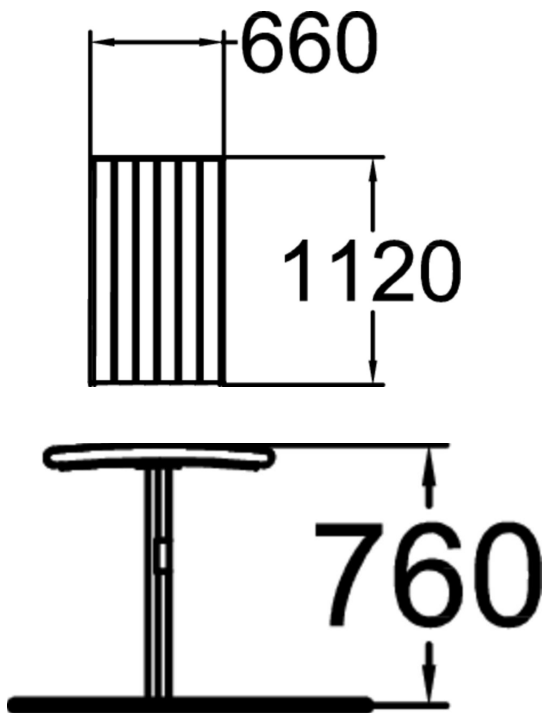

NIFO TABLE SQUARE

Elegant Nifo family is a design with smooth and curved lines with good sitting comfort, even the tabletop is a bit rounded. Nifo is our largest bench family with one, two and three seaters with and without backrest and with and without handrests. Tables include round and square models. Wooden parts are tight northern pinewood with five standard paint colors and Linax oilimpregnation treatment as sixth color option. Metal parts have four standard colors but also customized special colors can be painted. Installation versions are deep mounting with long underground legs and surface standing with skids against the ground.

Product length, mm	1120
Product width, mm	660
Product height, mm	760
Foundation options	deep_mounting
Wood	
Metal	