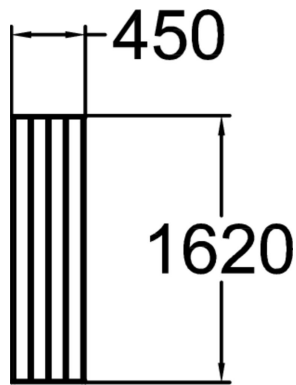

**NIFO BENCH WITHOUT BACKREST**

Elegant Nifo family is a design with smooth and curved lines with good sitting comfort, even the tabletop is a bit rounded. Nifo is our largest bench family with one, two and three seaters with and without backrest and with and without handrests. Tables include round and square models. Wooden parts are tight northern pinewood with five standard paint colors and Linax oilimpregnation treatment as sixth color option. Metal parts have four standard colors but also customized special colors can be painted. Installation versions are deep mounting with long underground legs and surface standing with skids against the ground.

Product length, mm	1620
Product width, mm	450
Product height, mm	460
Wood	
Metal	