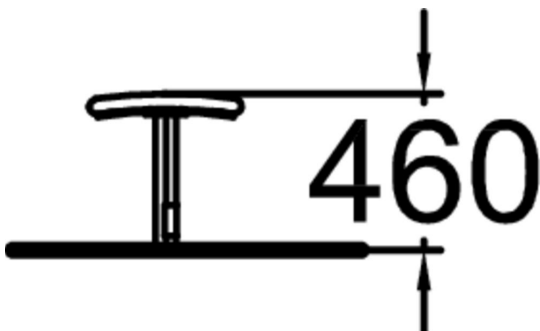

**NIFO BENCH WITHOUT BACKREST**

Elegant Nifo family is a design with smooth and curved lines with good sitting comfort, even the tabletop is a bit rounded. Nifo is our largest bench family with one, two and three seaters with and without backrest and with and without handrests. Tables include round and square models. Wooden parts are tight northern pinewood with five standard paint colors and Linax oilimpregnation treatment as sixth color option. Metal parts have four standard colors but also customized special colors can be painted. Installation versions are deep mounting with long underground legs and surface standing with skids against the ground.

Product length, mm	1620
Product width, mm	450
Product height, mm	460
Wood	
Metal	