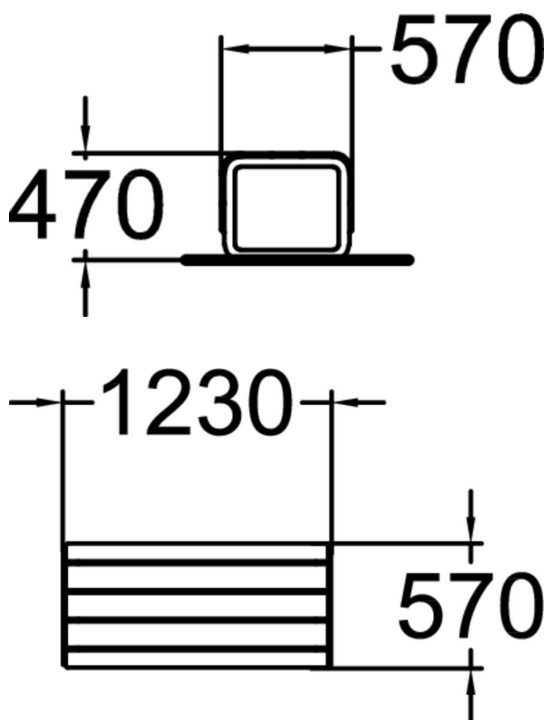

CHILLOUT MINIPALLET

Chillout furniture makes it easy to create relaxed and fun places to spend time and hang out in public parks, school yards, market places - or actually anywhere. Chillout product line consists of four different products - Stand, Sofa, Pallet and Minipallet, which can be placed in various combinations either alone or next to each other. Metal parts have some basic Park colors but also some more snappy colors as Chilla standard. Wooden parts are Linax-treated (oil impregnation) pine wood making them maintenance free for several years. Installation is free standing but all Chillouts can be fixed to ground with ground screws or deep anchors.

Product length, mm	1230
Product width, mm	570
Product height, mm	470
Foundation options	ground_anchoring
Wood	
Metal	