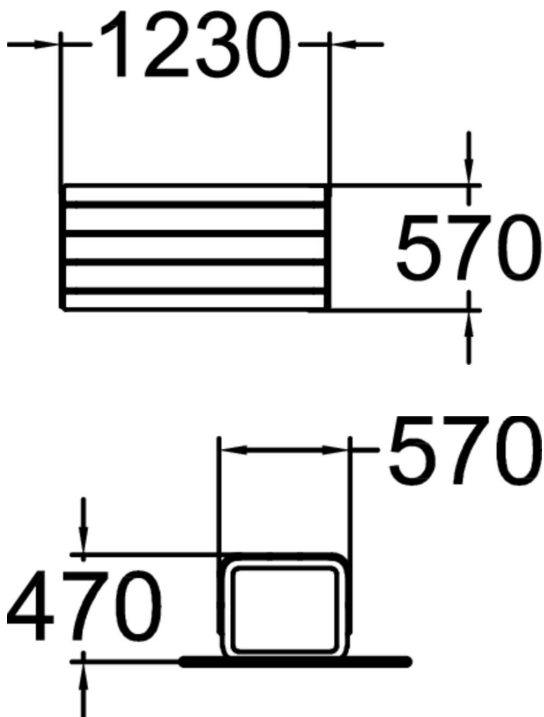

CHILLOUT MINIPALLET

Chillout furniture makes it easy to create relaxed and fun places to spend time and hang out in public parks, school yards, market places - or actually anywhere. Chillout product line consists of four different products - Stand, Sofa, Pallet and Minipallet, which can be placed in various combinations either alone or next to each other. Metal parts have some basic Park colors but also some more snappy colors as Chilla standard. Wooden parts are Linax-treated (oil impregnation) pine wood making them maintenance free for several years. Installation is free standing but all Chillouts can be fixed to ground with ground screws or deep anchors.

Product length, mm	1230
Product width, mm	570
Product height, mm	470
Foundation options	ground_anchoring
Wood	
Metal	