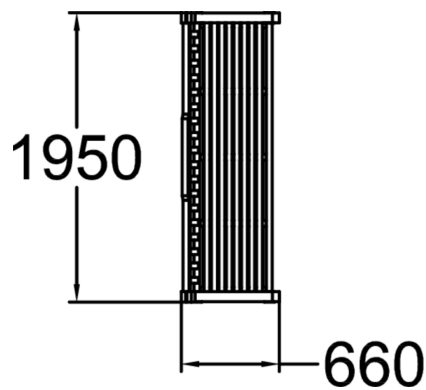

BÅSTAD BENCH

Båstad is an elegant, classic English countrygarden style freestanding park bench. This stylish, romantic item of park furniture suits most environments but is most at home in lush green parks and gardens. Båstad comes with our four standard colors.

Product length, mm	1950
Product width, mm	660
Product height, mm	890
Foundation options	free_standing
Wood	