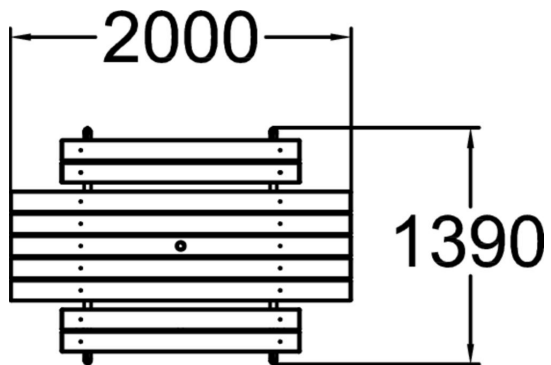

Classic Picnic table for children - a must in any playground and yard. Large free-standing picnic table with pine wood table and seating in easy access metal tube frame. This model has 30 cm extended table top on both ends. Hans is free standing but can be fixed through holes in the frame to concrete, asphalt or anchored tex with Deep Anchor Set 708106 to soft soil.

Product length, mm	2000
Product width, mm	1380
Product height, mm	600
Wood	
Metal	