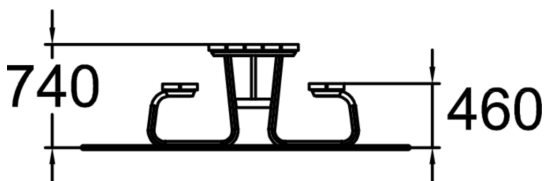

HANSA PICNIC TABLE WITHOUT BACKRESTS, EXTENDED TABLETOP, 2300MM

Classic Picnic table - a must in any playground and yard. Large free-standing picnic table with pine wood table and seating in easy access metal tube frame. This model has 30 cm extended table top on both ends. Hansa is free standing but can be fixed through holes in the frame to concrete, asphalt or anchored tex with Deep Anchor Set 708106 to soft soil.

Product length, mm	2300
Product width, mm	1510
Product height, mm	740
Wood	
Metal	