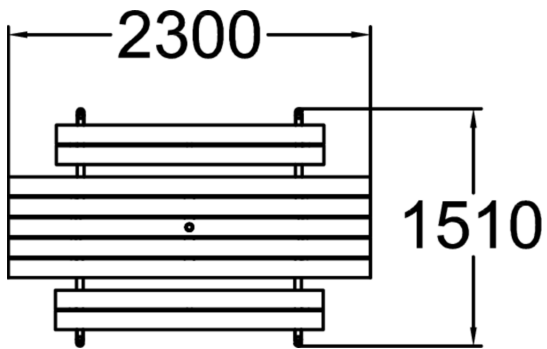

HANSA PICNIC TABLE WITHOUT BACKRESTS, EXTENDED TABLETOP, 2300MM

Classic Picnic table - a must in any playground and yard. Large free-standing picnic table with pine wood table and seating in easy access metal tube frame. This model has 30 cm extended table top on both ends. Hansa is free standing but can be fixed through holes in the frame to concrete, asphalt or anchored tex with Deep Anchor Set 708106 to soft soil.

Product length, mm	2300
Product width, mm	1510
Product height, mm	740
Wood	
Metal	