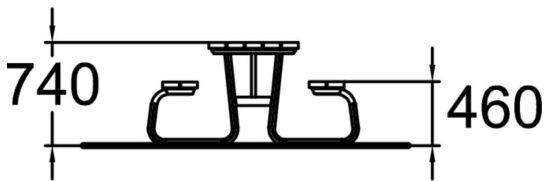

HANSA PICNIC TABLE WITHOUT BACKRESTS, EXTENDED TABLETOP, 2300MM

Classic Picnic table - a must in any playground and yard. Large free-standing picnic table with pine wood table and seating in easy access metal tube frame. This model has 30 cm extended table top on both ends. Hansa is free standing but can be fixed through holes in the frame to concrete, asphalt or anchored with Deep Anchor Set 708106 to soft soil.

Product length, mm	2300
Product width, mm	1510
Product height, mm	740
Wood	
Metal	