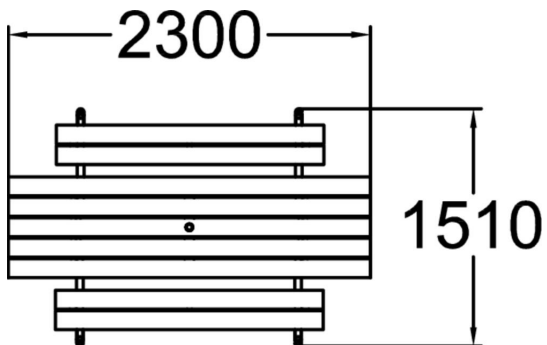

HANSA PICNIC TABLE WITHOUT BACKRESTS, EXTENDED TABLETOP, 2300MM

Classic Picnic table - a must in any playground and yard. Large free-standing picnic table with pine wood table and seating in easy access metal tube frame. This model has 30 cm extended table top on both ends. Hansa is free standing but can be fixed through holes in the frame to concrete, asphalt or anchored with Deep Anchor Set 708106 to soft soil.

Product length, mm	2300
Product width, mm	1510
Product height, mm	740
Wood	
Metal	