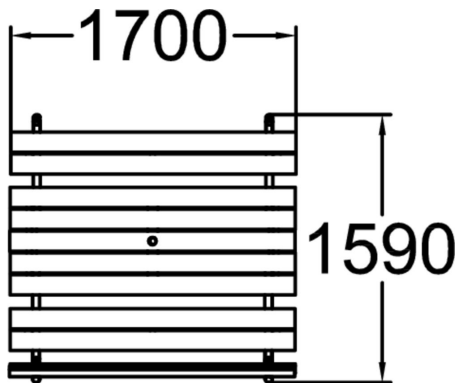

Classic Picnic table - a must in any playground and yard. Large free-standing picnic table with pine wood table and seating in easy access metal tube frame. Hansa is free standing but can be fixed through holes in the frame to concrete, asphalt or anchored tex with Deep Anchor Set 708106 to soft soil.

Product length, mm	1700
Product width, mm	1590
Product height, mm	880
Wood	
Metal	