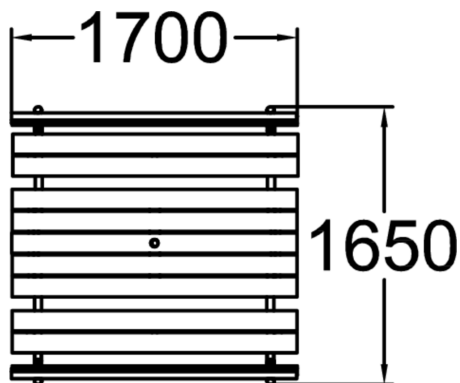

HANSA PICNIC TABLE WITH TWO BACKRESTS 1700MM

Picnic table - a must in any playground. Large free-standing picnic table with table and seating in one and designed easy to access.

Product length, mm	1700
Product width, mm	1650
Product height, mm	880
Wood	
Metal	