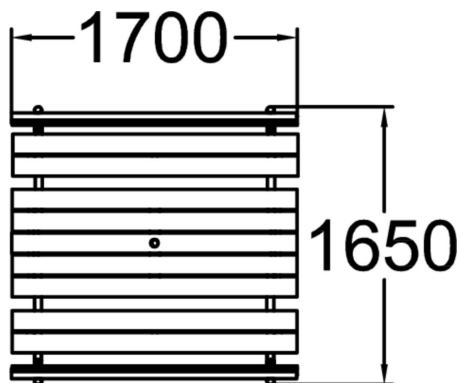

**HANSA PICNIC TABLE WITH TWO BACKRESTS 1700MM**

Picnic table - a must in any playground. Large free-standing picnic table with table and seating in one and designed easy to access.

Product length, mm	1700
Product width, mm	1650
Product height, mm	880
Wood	
Metal	