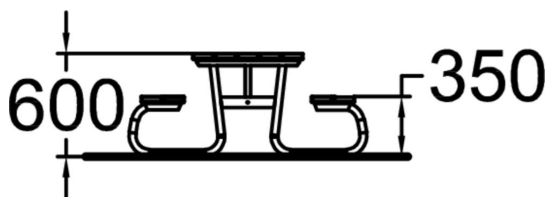

Picnic table for little ones. Picnic table adapted for children. Sturdy combination of seating-and-table-in-one; height 600 mm and length 1400 mm. The table is free-standing.

Product length, mm	1400
Product width, mm	1380
Product height, mm	600
Wood	
Metal	