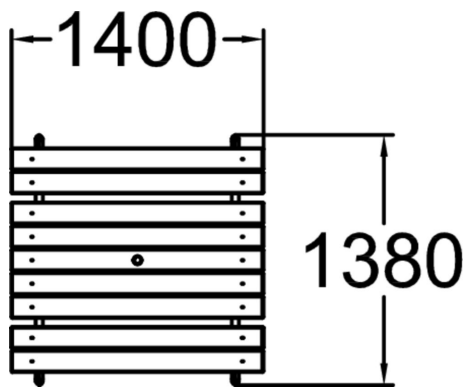

Picnic table for little ones. Picnic table adapted for children. Sturdy combination of seating-and-table-in-one; height 600 mm and length 1400 mm. The table is free-standing.

Product length, mm	1400
Product width, mm	1380
Product height, mm	600
Wood	
Metal	