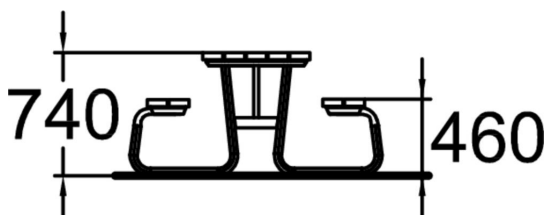

**HANSA PICNIC TABLE WITHOUT BACKRESTS 1700MM**

Classic Picnic table - a must in any playground and yard. Large free-standing picnic table with pine wood table and seating in easy access metal tube frame. Hansa is free standing but can be fixed through holes in the frame to concrete, asphalt or anchored tex with Deep Anchor Set 708106 to soft soil.

Product length, mm	1700
Product width, mm	1510
Product height, mm	740
Wood	
Metal	