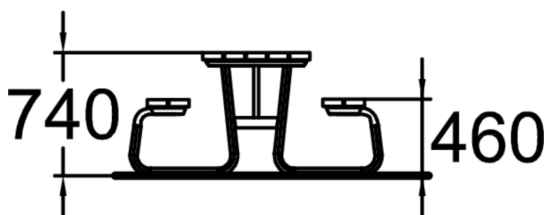

Classic Picnic table - a must in any playground and yard. Large free-standing picnic table with pine wood table and seating in easy access metal tube frame. Hansa is free standing but can be fixed through holes in the frame to concrete, asphalt or anchored tex with Deep Anchor Set 708106 to soft soil.

Product length, mm	1700
Product width, mm	1510
Product height, mm	740
Wood	
Metal	