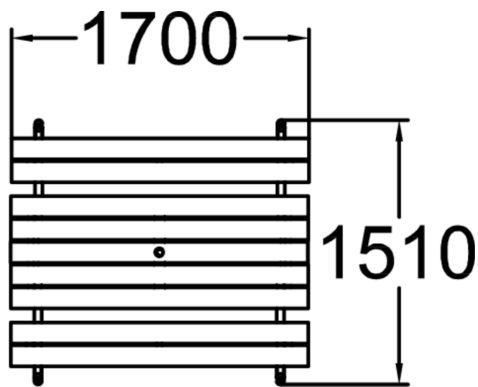

Classic Picnic table - a must in any playground and yard. Large free-standing picnic table with pine wood table and seating in easy access metal tube frame. Hansa is free standing but can be fixed through holes in the frame to concrete, asphalt or anchored tex with Deep Anchor Set 708106 to soft soil.

Product length, mm	1700
Product width, mm	1510
Product height, mm	740
Wood	
Metal	