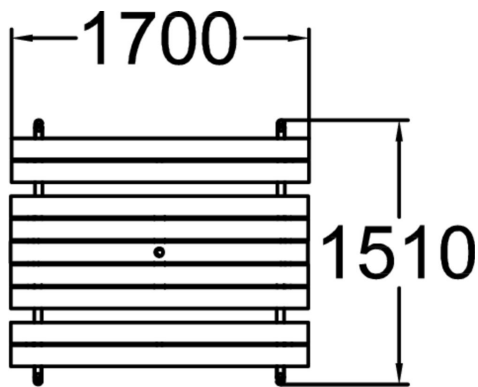

**HANSA PICNIC TABLE WITHOUT BACKRESTS 1700MM**

Classic Picnic table - a must in any playground and yard. Large free-standing picnic table with pine wood table and seating in easy access metal tube frame. Hansa is free standing but can be fixed through holes in the frame to concrete, asphalt or anchored tex with Deep Anchor Set 708106 to soft soil.

Product length, mm	1700
Product width, mm	1510
Product height, mm	740
Wood	
Metal	