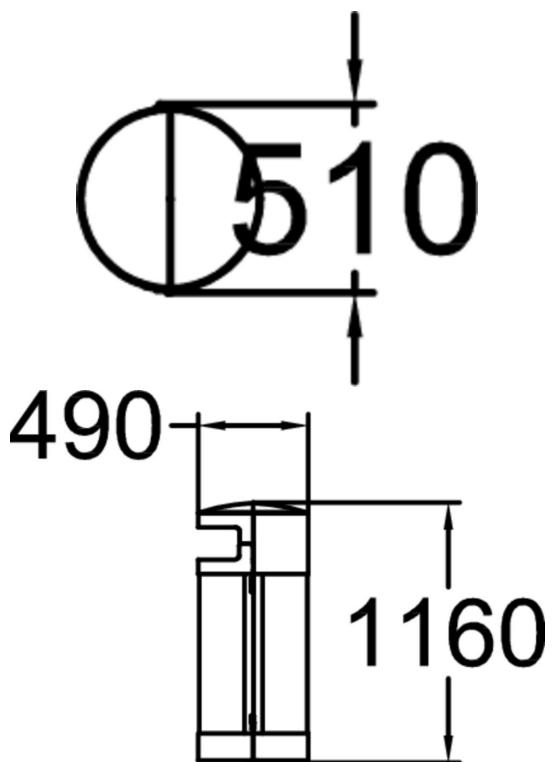

ADRIAN LITTER BIN 134L

Large Adrian litter bin is free standing and the large garbage bag is easy to change through the hinged front door. Material is durable 3mm perforated steel plate with four standard color powder coating. Adrian has option to be fixed on hard ground with bolts or on soft soil with anchor and wet concrete. Chosen fixing accessory is included in delivery.

Product width, mm	500
Foundation options	free_standing
Metal	