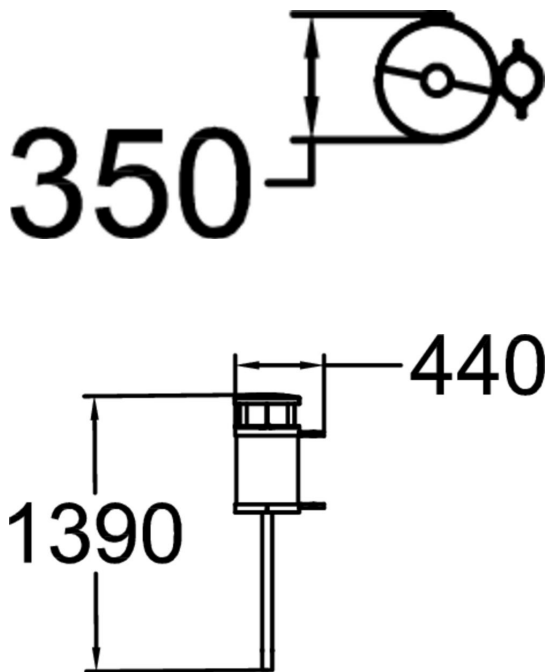

JAKOB LITTER BIN 35L

Jakob (35L), Nestor (55L) and Runar (70L) form a litter bin family which is easy to use from any direction thanks to their all open aperture. The roof gives cover from rain, snow and sunshine. Material is durable 3mm perforated steel plate with four standard color powder coating. Jakob has option to be fixed on wall with wall bracket or to an existing 105-120mm post with clamps or deep mounted to ground with it's own post. Chosen fixing accessory is included in delivery. Maintenance through locked and hinged openable top by changing garbage bag.

Product length, mm	325
Product width, mm	347
Product height, mm	940
Foundation options	deep_mounting
Metal	