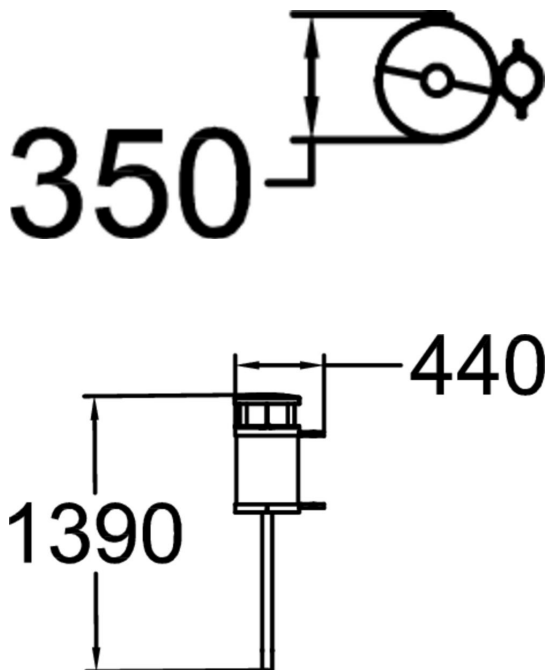

JAKOB LITTER BIN 35L

Jakob (35L), Nestor (55L) and Runar (70L) form a litter bin family which is easy to use from any direction thanks to their all open aperture. The roof gives cover from rain, snow and sunshine. Material is durable 3mm perforated steel plate with four standard color powder coating. Jakob has option to be fixed on wall with wall bracket or to an existing 105-120mm post with clamps or deep mounted to ground with it's own post. Chosen fixing accessory is included in delivery. Maintenance through locked and hinged openable top by changing garbage bag.

Product length, mm	325
Product width, mm	347
Product height, mm	940
Foundation options	deep_mounting
Metal	