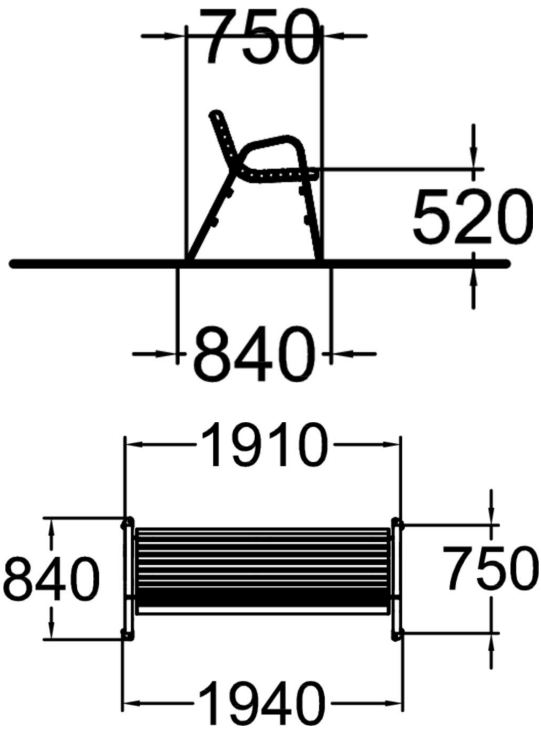

IMSE SOFA STACKABLE

Easily stackable bench. Imse is a free-standing stackable park bench made in pine and steel. It is perfect for market squares or courtyard gardens.

Product length, mm	1910
Product width, mm	750
Product height, mm	840
Foundation options	free_standing
Wood	
Metal	