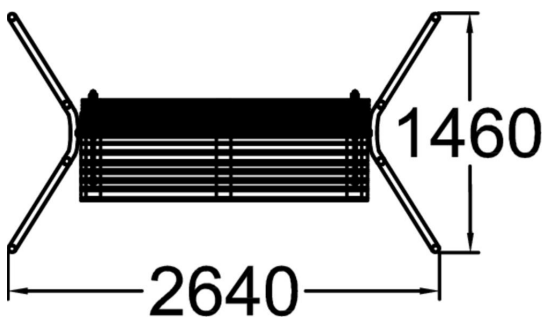

IMSE HAMMOCK

The Imse outdoor hammock is a playful bench that rocks gently. Lappset's hammock has a steel base and frame. The seat is pinewood and hangs from steel-reinforced ropes on the frame and there is a stop chain to limit the hammock's full swing motion. Imse wooden parts come with five standard colors and Linax oil impregnation treatment as sixth color. Metal parts have four standard colors. Two installation versions; deep mounting with wet concrete and surface installation for hard solid ground fixing. As optional accessory there are large metal plates which enable installation almost free standing when the ground is unsuitable for digging or screwing bolts.

| | |
|--------------------|---------------|
| Product length, mm | 2640 |
| Product width, mm | 1460 |
| Product height, mm | 2200 |
| Foundation options | deep_mounting |
| Wood | |
| Metal | |