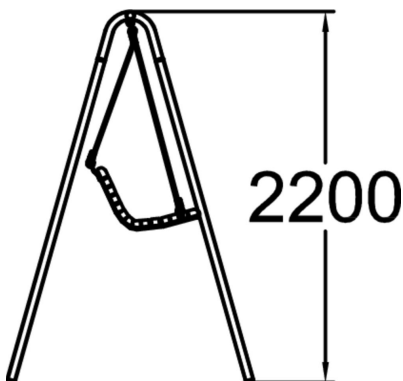

IMSE HAMMOCK

The Imse outdoor hammock is a playful bench that rocks gently. Lappset's hammock has a steel base and frame. The seat is pinewood and hangs from steel-reinforced ropes on the frame and there is a stop chain to limit the hammock's full swing motion. Imse wooden parts come with five standard colors and Linax oil impregnation treatment as sixth color. Metal parts have four standard colors. Two installation versions; deep mounting with wet concrete and surface installation for hard solid ground fixing. As optional accessory there are large metal plates which enable installation almost free standing when the ground is unsuitable for digging or screwing bolts.

Product length, mm	2640
Product width, mm	1460
Product height, mm	2200
Foundation options	deep_mounting
Wood	
Metal	