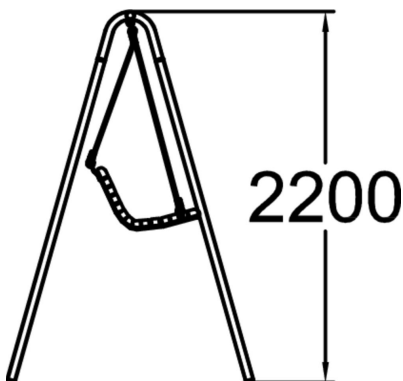

IMSE HAMMOCK

The Imse outdoor hammock is a playful bench that rocks gently. Lappset's hammock has a steel base and frame. The seat is pinewood and hangs from steel-reinforced ropes on the frame and there is a stop chain to limit the hammock's full swing motion. Imse wooden parts come with five standard colors and Linax oil impregnation treatment as sixth color. Metal parts have four standard colors. Two installation versions; deep mounting with wet concrete and surface installation for hard solid ground fixing. As optional accessory there are large metal plates which enable installation almost free standing when the ground is unsuitable for digging or screwing bolts.

| | |
|--------------------|---------------|
| Product length, mm | 2640 |
| Product width, mm | 1460 |
| Product height, mm | 2200 |
| Foundation options | deep_mounting |
| Wood | |
| Metal | |