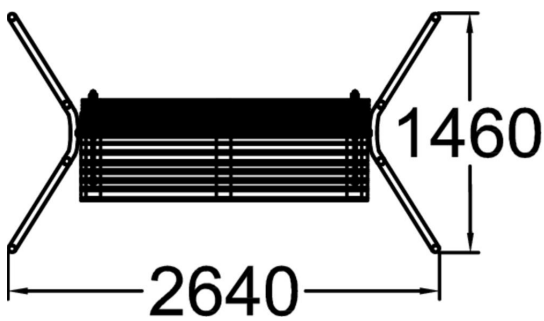

IMSE HAMMOCK

The Imse outdoor hammock is a playful bench that rocks gently. Lappset's hammock has a steel base and frame. The seat is pinewood and hangs from steel-reinforced ropes on the frame and there is a stop chain to limit the hammock's full swing motion. Imse wooden parts come with five standard colors and Linax oil impregnation treatment as sixth color. Metal parts have four standard colors. Two installation versions; deep mounting with wet concrete and surface installation for hard solid ground fixing. As optional accessory there are large metal plates which enable installation almost free standing when the ground is unsuitable for digging or screwing bolts.

Product length, mm	2640
Product width, mm	1460
Product height, mm	2200
Foundation options	deep_mounting
Wood	
Metal	